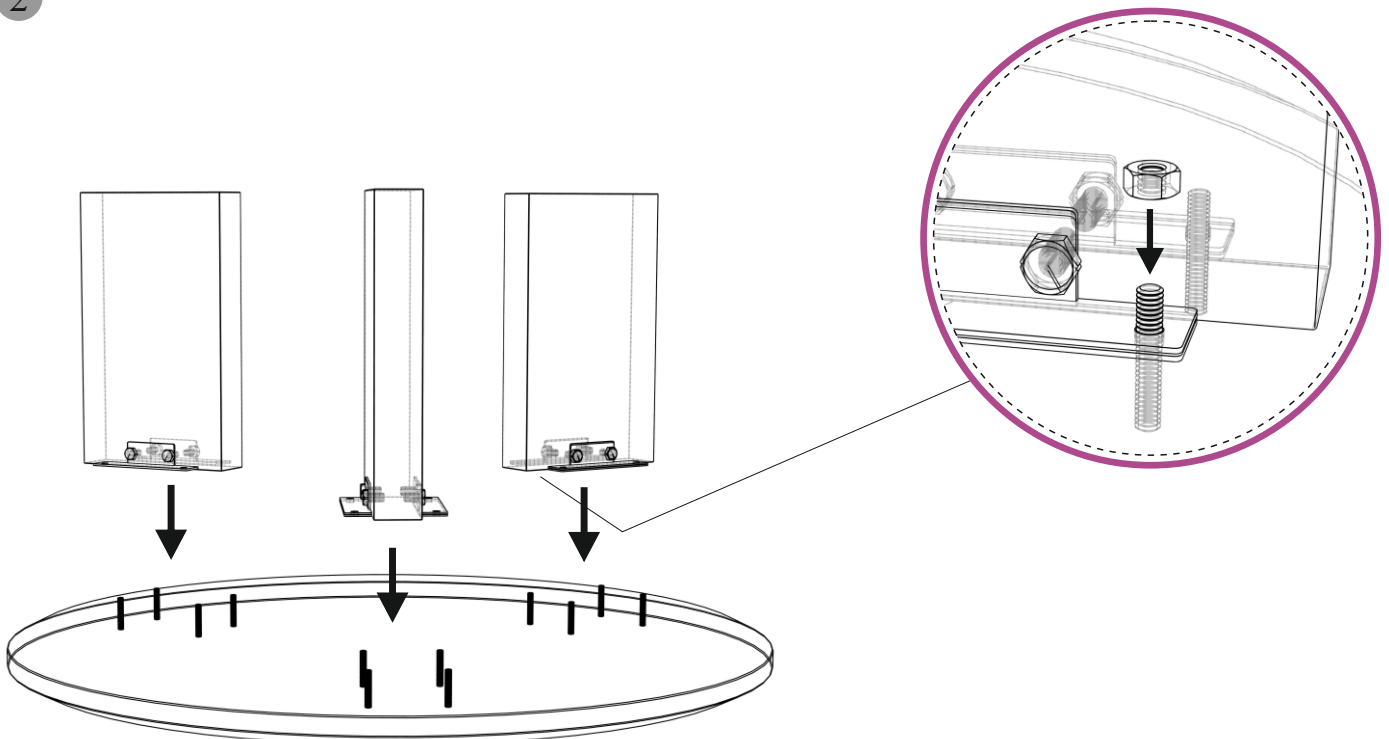

DAKOTA NESTING TABLE LARGE

1

	1 TOP
	3 LEGS
	X13 BOLT
	X1 SPANNER

2

3

4