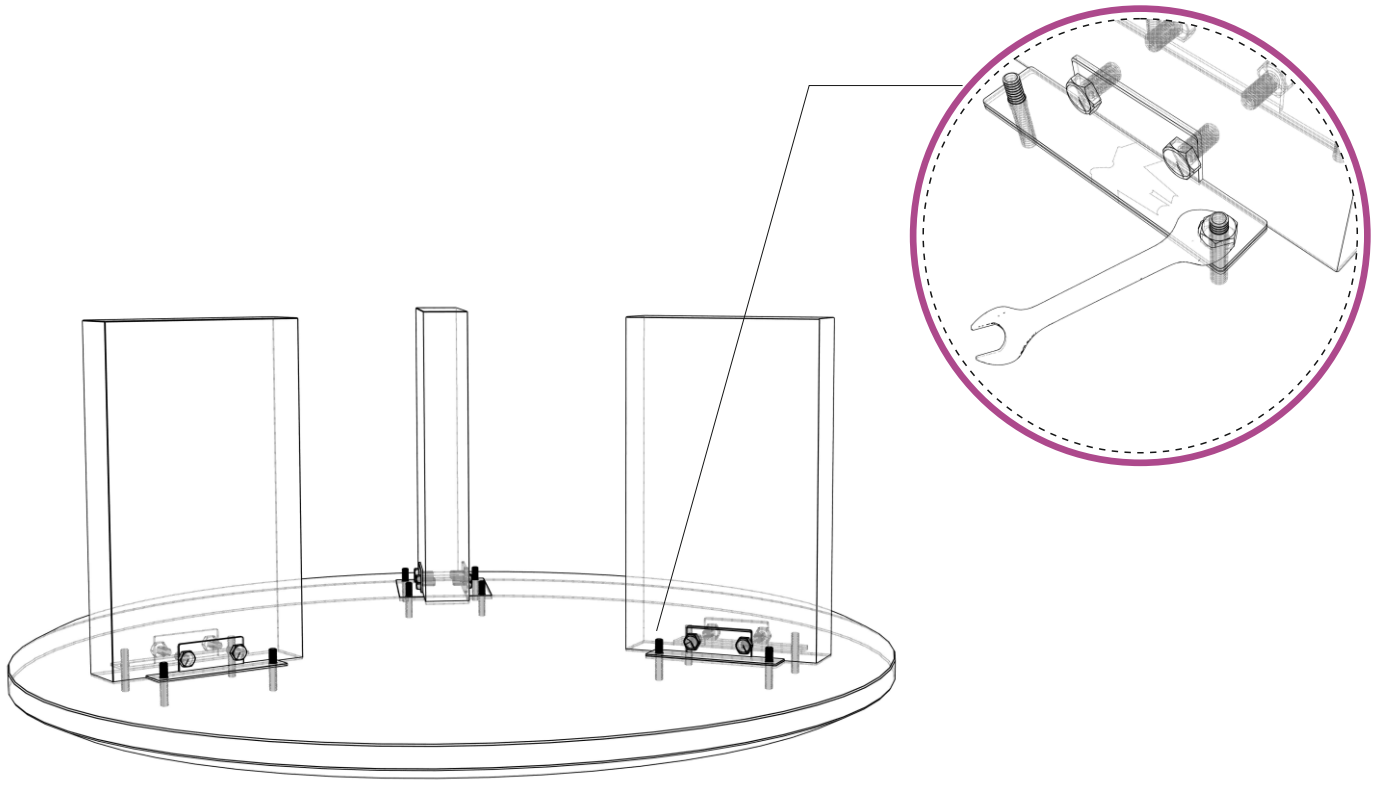

DAKOTA NESTING TABLE LARGE

1

	1 TOP
	3 LEGS
	X13 BOLT
	X1 SPANNER

2

3

4