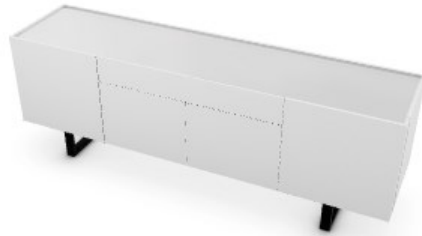

**HORIZON**

HORIZON model cabinet with 4 doors and central drawer. Wooden frame and metal base.

The HORIZON wooden cabinet has two central doors with upper drawer and two side doors. The central compartments are accessed through the push-pull opening mechanism. All the compartments are equipped with a transparent tempered glass shelf. The top, with raised edges, is further decorated with tempered glass.

Rectangular chrome-plated metal base.

HORIZON is a large storage unit, perfect for a spacious and refined living/dining area. Discover all the details!

<b>Total Height:</b>	29 1/4 inches
<b>Width:</b>	82 3/4 inches
<b>Depth:</b>	19 3/4 inches
<b>Base:</b>	METAL / MATT BLACK
<b>Frame:</b>	MATT SOLID COLOUR / MATT OPTIC WHITE
<b>Top:</b>	SILKSCREENED GLASS / FROSTED EXTRACLEAR