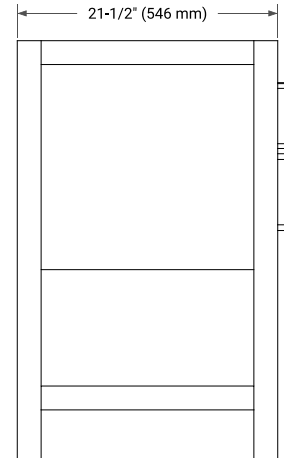

54" SINGLE SINK BASE CABINET

BASE CABINET DIMENSIONS

54" W x 21.5" D x 34.5" H

FEATURES

- Solid wood frame & plywood panels
- Dovetail drawers and joints
- Soft closing doors & drawers

HARDWARE FINISHES*

Brushed Nickel   Satin Brass   Matte Black   Polished Chrome

*Hardware comes preinstalled with the illustrated option. Other finishes are available on our online store if you prefer a different one.

AVAILABLE COLORS

White   Grey   Midnight Blue

FRONT VIEW

SIDE VIEW

PLAN VIEW