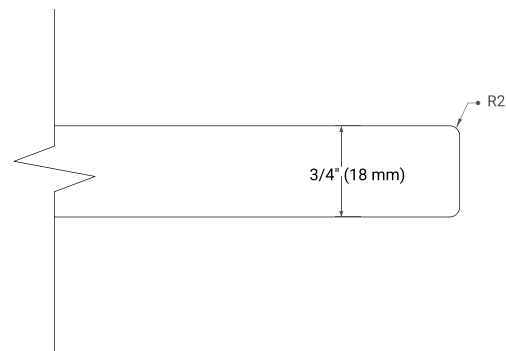

EDGE SIDE VIEW