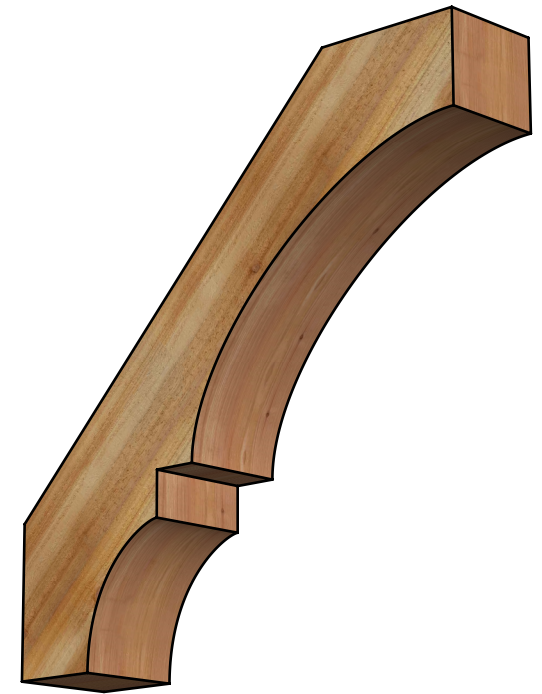

BRC06X30X30BOA00RWR

6"W X 30"D X 30"H BALBOA ROUGH SAWN BRACE, WESTERN RED CEDAR

SIDE

FRONT

EKENA MILLWORK
 2300 WEST MAIN ST.
 CLARKSVILLE, TX 75426
 TOLL FREE: 866-607-0453
 WWW.EKENAMILLWORK.COM

NOTES

1. INSTALLATION TO BE COMPLETED IN ACCORDANCE WITH MANUFACTURER'S SPECIFICATIONS.
2. DRAWING MAY NOT BE TO SCALE
3. THIS DRAWING IS INTENDED FOR DESIGN AND PLANNING PURPOSES ONLY.
4. ALL INFORMATION CONTAINED HEREIN WAS CURRENT AT THE TIME OF DEVELOPMENT BUT MUST BE REVIEWED AND APPROVED BY THE PRODUCT MANUFACTURER TO BE CONSIDERED ACCURATE.
5. PRODUCTS ARE NOT KILN DRIED. THIS ITEM IS UNIQUE AND WILL CONTAIN THE NATURAL VARIATIONS THAT THE WOOD SPECIES OFFERS. THIS MAY RESULT IN VARIATIONS UP TO 1/4"