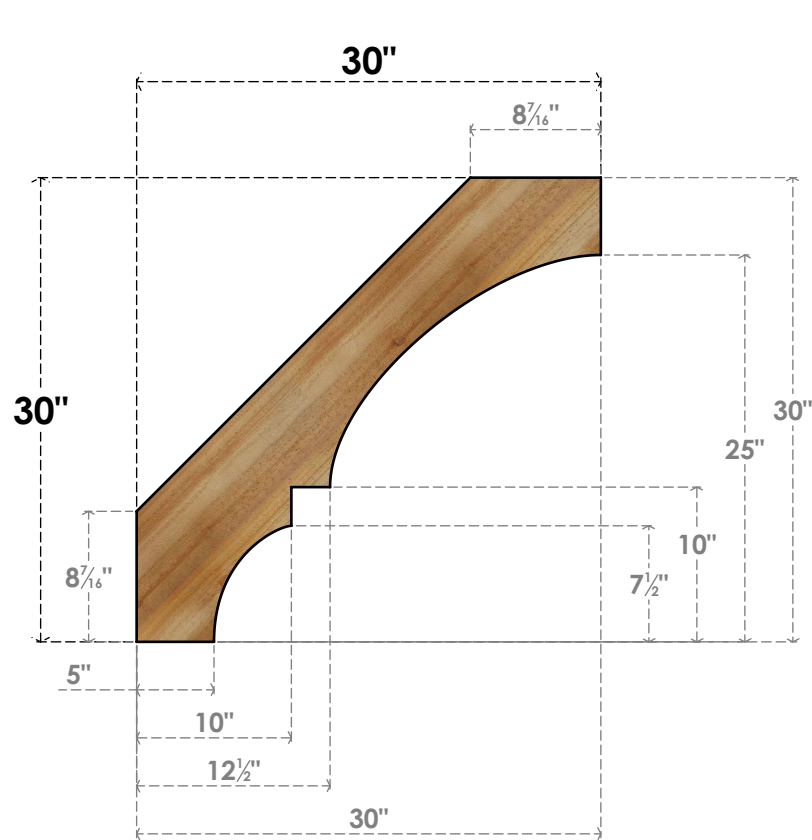

BRC06X30X30BOA00RWR

6"W X 30"D X 30"H BALBOA ROUGH SAWN BRACE, WESTERN RED CEDAR

SIDE

FRONT

EKENA MILLWORK
 2300 WEST MAIN ST.
 CLARKSVILLE, TX 75426
 TOLL FREE: 866-607-0453
 WWW.EKENAMILLWORK.COM

NOTES

1. INSTALLATION TO BE COMPLETED IN ACCORDANCE WITH MANUFACTURER'S SPECIFICATIONS.
2. DRAWING MAY NOT BE TO SCALE
3. THIS DRAWING IS INTENDED FOR DESIGN AND PLANNING PURPOSES ONLY.
4. ALL INFORMATION CONTAINED HEREIN WAS CURRENT AT THE TIME OF DEVELOPMENT BUT MUST BE REVIEWED AND APPROVED BY THE PRODUCT MANUFACTURER TO BE CONSIDERED ACCURATE.
5. PRODUCTS ARE NOT KILN DRIED. THIS ITEM IS UNIQUE AND WILL CONTAIN THE NATURAL VARIATIONS THAT THE WOOD SPECIES OFFERS. THIS MAY RESULT IN VARIATIONS UP TO 1/4"