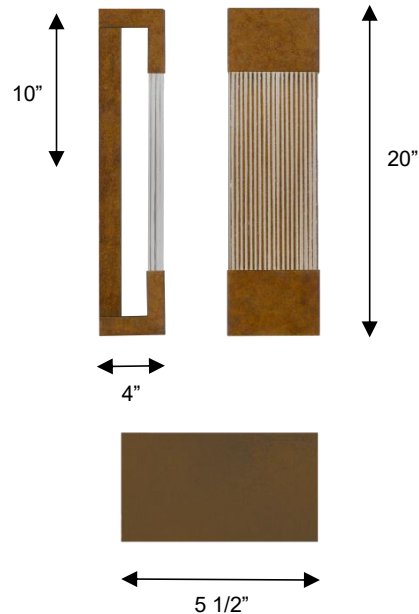

ALTECK

MYSTIC Wall Sconce AW0119-3CCT-W

DIMENSIONS

Height: 20"

Width/Diameter: 5 1/2"

Depth: 4"

Minimum Height:

Maximum Height:

Canopy/Backplate: 17 5/8"x5 1/2"

Product Weight: 6.2 lb

SPECIFICATIONS

Location Listed: Wet

IP Rating: IP44

Rated Life: 54000 Hours

Standards: ETL, cETL, ADA

Input: 120~277 VAC, 50/60Hz

TRIAC Dimming: 100-10%

Mounting: Wall Mount

Color Temperature: Adjustable

3000K/4000K/5000K

CRI Rating: 80

Material: Aluminum

Diffuser Material: Clear Sawn Glass

AVAILABLE FINISHES