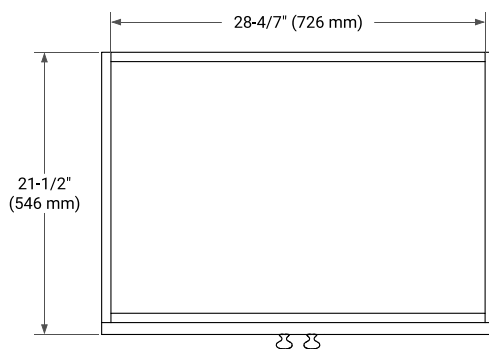

30" SINGLE SINK BASE CABINET

BASE CABINET DIMENSIONS

30" W x 21.5" D x 34.5" H

FEATURES

- Solid wood frame & plywood panels
- Dovetail drawers and joints
- Soft closing doors & drawers

HARDWARE FINISHES*

Brushed Nickel Satin Brass Matte Black Polished Chrome

PLAN VIEW

31" SINGLE RECTANGLE SINK COUNTERTOP WITH 1.5 IN. THICKNESS

OVERALL DIMENSIONS

30.5" W x 22" D x 1.5" H

COUNTERTOP OPTIONS

Carrara Marble

White Quartz

FEATURES

- Solid countertop with mitered edges & seams
- Undermount white rectangular sink
- Pre-drilled for 8" widespread faucet

INCLUDED

- Countertop
- Matching Backsplash
- Rectangle Sink

COUNTERTOP PLAN VIEW

EDGE SIDE VIEW

THREE DIMENSIONAL COUNTERTOP VIEW