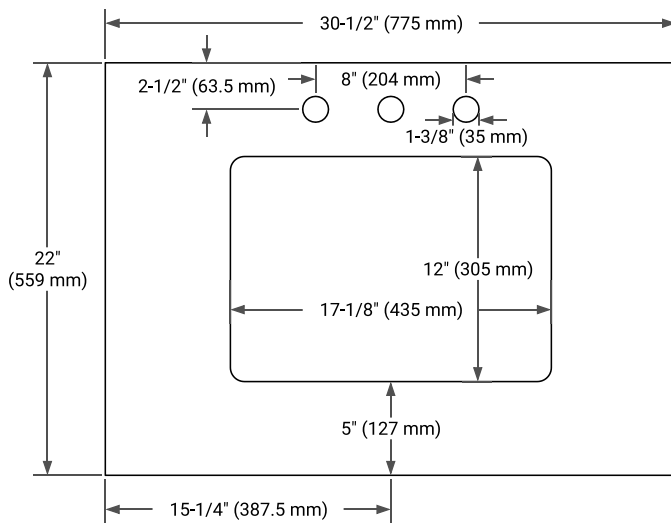

30" SINGLE SINK BASE CABINET

BASE CABINET DIMENSIONS

30" W x 21.5" D x 34.5" H

FEATURES

- Solid wood frame & plywood panels
- Dovetail drawers and joints
- Soft closing doors & drawers

HARDWARE FINISHES*

Brushed Nickel Satin Brass Matte Black Polished Chrome

PLAN VIEW

31" SINGLE RECTANGLE SINK COUNTERTOP WITH 1.5 IN. THICKNESS

OVERALL DIMENSIONS

30.5" W x 22" D x 1.5" H

COUNTERTOP OPTIONS

Carrara Marble

White Quartz

FEATURES

- Solid countertop with mitered edges & seams
- Undermount white rectangular sink
- Pre-drilled for 8" widespread faucet

INCLUDED

- Countertop
- Matching Backsplash
- Rectangle Sink

COUNTERTOP PLAN VIEW

EDGE SIDE VIEW

THREE DIMENSIONAL COUNTERTOP VIEW