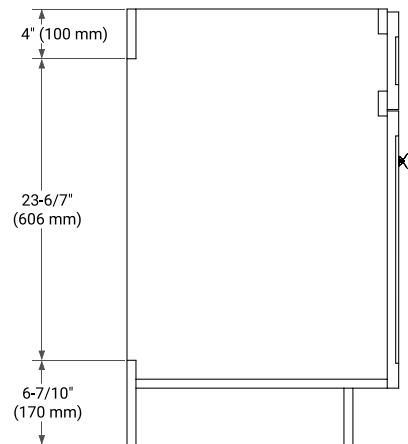

30" SINGLE SINK BASE CABINET

BASE CABINET DIMENSIONS

30" W x 21.5" D x 34.5" H

FEATURES

- Solid wood frame & plywood panels
- Dovetail drawers and joints
- Soft closing doors & drawers

HARDWARE FINISHES*

Brushed Nickel Satin Brass Matte Black Polished Chrome

PLAN VIEW

31" SINGLE RECTANGLE SINK COUNTERTOP WITH 1.5 IN. THICKNESS

OVERALL DIMENSIONS

30.5" W x 22" D x 1.5" H

COUNTERTOP OPTIONS

Carrara Marble

White Quartz

FEATURES

- Solid countertop with mitered edges & seams
- Undermount white rectangular sink
- Pre-drilled for 8" widespread faucet

INCLUDED

- Countertop
- Matching Backsplash
- Rectangle Sink

COUNTERTOP PLAN VIEW

EDGE SIDE VIEW

THREE DIMENSIONAL COUNTERTOP VIEW