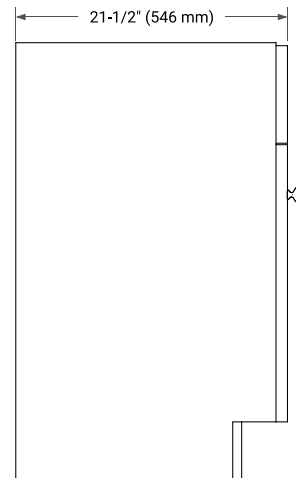

30" SINGLE SINK BASE CABINET

BASE CABINET DIMENSIONS

30" W x 21.5" D x 34.5" H

FEATURES

- Solid wood frame & plywood panels
- Dovetail drawers and joints
- Soft closing doors & drawers

HARDWARE FINISHES*

Brushed Nickel Satin Brass Matte Black Polished Chrome

PLAN VIEW

31" SINGLE RECTANGLE SINK COUNTERTOP WITH 1.5 IN. THICKNESS

OVERALL DIMENSIONS

30.5" W x 22" D x 1.5" H

COUNTERTOP OPTIONS

Carrara Marble

White Quartz

FEATURES

- Solid countertop with mitered edges & seams
- Undermount white rectangular sink
- Pre-drilled for 8" widespread faucet

INCLUDED

- Countertop
- Matching Backsplash
- Rectangle Sink

COUNTERTOP PLAN VIEW

EDGE SIDE VIEW

THREE DIMENSIONAL COUNTERTOP VIEW