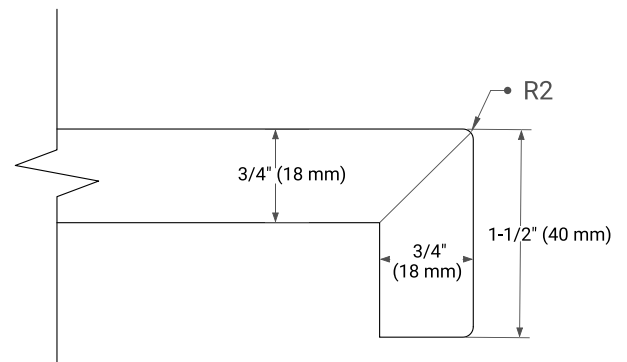

PLAN VIEW

31" SINGLE RECTANGLE SINK COUNTERTOP WITH 1.5 IN. THICKNESS

OVERALL DIMENSIONS

30.5" W x 22" D x 1.5" H

COUNTERTOP OPTIONS

Carrara Marble

White Quartz

FEATURES

- Solid countertop with mitered edges & seams
- Undermount white rectangular sink
- Pre-drilled for 8" widespread faucet

INCLUDED

- Countertop
- Matching Backsplash
- Rectangle Sink

COUNTERTOP PLAN VIEW

EDGE SIDE VIEW

THREE DIMENSIONAL COUNTERTOP VIEW