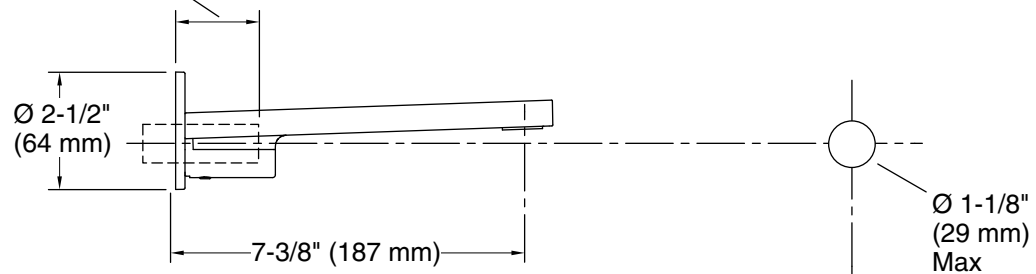

Slip-Fit Spout:
Extend 5/8" OD tube 1-1/2"
(38 mm) from finished wall.
Threaded Spout:
Extend 1/2" NPT pipe 1-1/2"
(38 mm) from finished wall.

Technical Information

All product dimensions are nominal.

Spout:

Spout reach: 7-3/8" (187 mm)

Notes

Install this product according to the installation instructions.