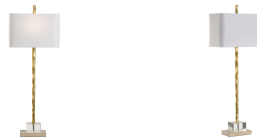

WILDWOOD CHELSEA HOUSE

70230 • Crawford Table Lamp

40h x 8w x 5.25d

Resin

Gold

This sophisticated lamp features a beautifully hand-hammered metal body, showcasing artisanal craftsmanship with its textured surface that catches light in captivating ways. The elegant crystal base adds a touch of luxury and modern refinement, offering a sleek contrast to the lamp's rustic, hammered finish. Topped with a square white fabric shade.