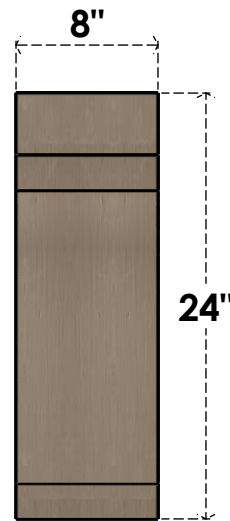

ITEM NUMBER: CORU08X16X24LGYRCPR

8"W X 16"D X 24"H SERIES 2 CLASSIC LEGACY ROUGH CEDAR TIMBERTHANE
FAUX WOOD CORBEL, PRIMED

SIDE PROFILE

FRONT PROFILE

ISOMETRIC

EKENA MILLWORK
2300 WEST MAIN ST.
CLARKSVILLE, TX 75426
TOLL FREE: 866-607-0453
WWW.EKENAMILLWORK.COM

NOTES

1. INSTALLATION TO BE COMPLETED IN ACCORDANCE WITH MANUFACTURER'S SPECIFICATIONS.
2. DRAWING MAY NOT BE TO SCALE
3. THIS DRAWING IS INTENDED FOR DESIGN AND PLANNING PURPOSES ONLY.
4. ALL INFORMATION CONTAINED HEREIN WAS CURRENT AT THE TIME OF DEVELOPMENT BUT MUST BE REVIEWED AND APPROVED BY THE PRODUCT MANUFACTURER TO BE CONSIDERED ACCURATE.
5. TIMBERTHANE ARCHITECTURAL PRODUCTS ARE MADE FROM HIGH DENSITY URETHANE AND COME FACTORY PRIMED