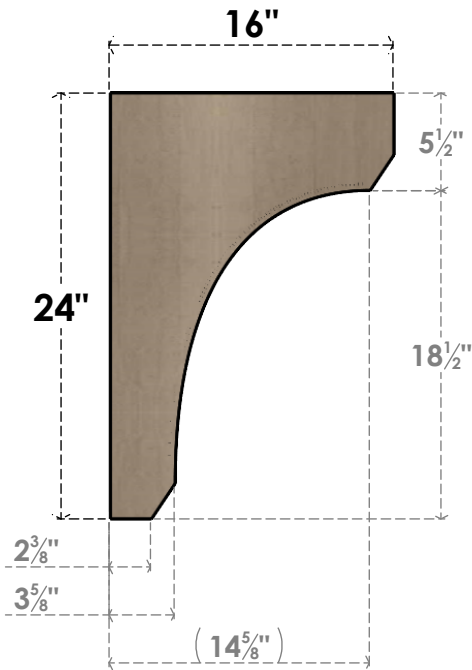

ITEM NUMBER: CORU08X16X24LGYRCPR

8"W X 16"D X 24"H SERIES 2 CLASSIC LEGACY ROUGH CEDAR TIMBERTHANE
FAUX WOOD CORBEL, PRIMED

SIDE PROFILE

FRONT PROFILE

ISOMETRIC

EKENA MILLWORK
2300 WEST MAIN ST.
CLARKSVILLE, TX 75426
TOLL FREE: 866-607-0453
WWW.EKENAMILLWORK.COM

NOTES

1. INSTALLATION TO BE COMPLETED IN ACCORDANCE WITH MANUFACTURER'S SPECIFICATIONS.
2. DRAWING MAY NOT BE TO SCALE
3. THIS DRAWING IS INTENDED FOR DESIGN AND PLANNING PURPOSES ONLY.
4. ALL INFORMATION CONTAINED HEREIN WAS CURRENT AT THE TIME OF DEVELOPMENT BUT MUST BE REVIEWED AND APPROVED BY THE PRODUCT MANUFACTURER TO BE CONSIDERED ACCURATE.
5. TIMBERTHANE ARCHITECTURAL PRODUCTS ARE MADE FROM HIGH DENSITY URETHANE AND COME FACTORY PRIMED