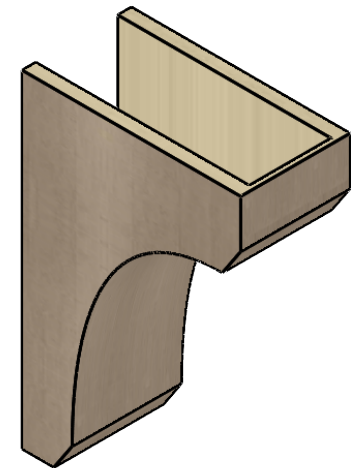

ITEM NUMBER: CORU08X16X24LGYRCPR

8"W X 16"D X 24"H SERIES 2 CLASSIC LEGACY ROUGH CEDAR TIMBERTHANE
FAUX WOOD CORBEL, PRIMED

SIDE PROFILE

FRONT PROFILE

ISOMETRIC

EKENA MILLWORK
2300 WEST MAIN ST.
CLARKSVILLE, TX 75426
TOLL FREE: 866-607-0453
WWW.EKENAMILLWORK.COM

NOTES

1. INSTALLATION TO BE COMPLETED IN ACCORDANCE WITH MANUFACTURER'S SPECIFICATIONS.
2. DRAWING MAY NOT BE TO SCALE
3. THIS DRAWING IS INTENDED FOR DESIGN AND PLANNING PURPOSES ONLY.
4. ALL INFORMATION CONTAINED HEREIN WAS CURRENT AT THE TIME OF DEVELOPMENT BUT MUST BE REVIEWED AND APPROVED BY THE PRODUCT MANUFACTURER TO BE CONSIDERED ACCURATE.
5. TIMBERTHANE ARCHITECTURAL PRODUCTS ARE MADE FROM HIGH DENSITY URETHANE AND COME FACTORY PRIMED