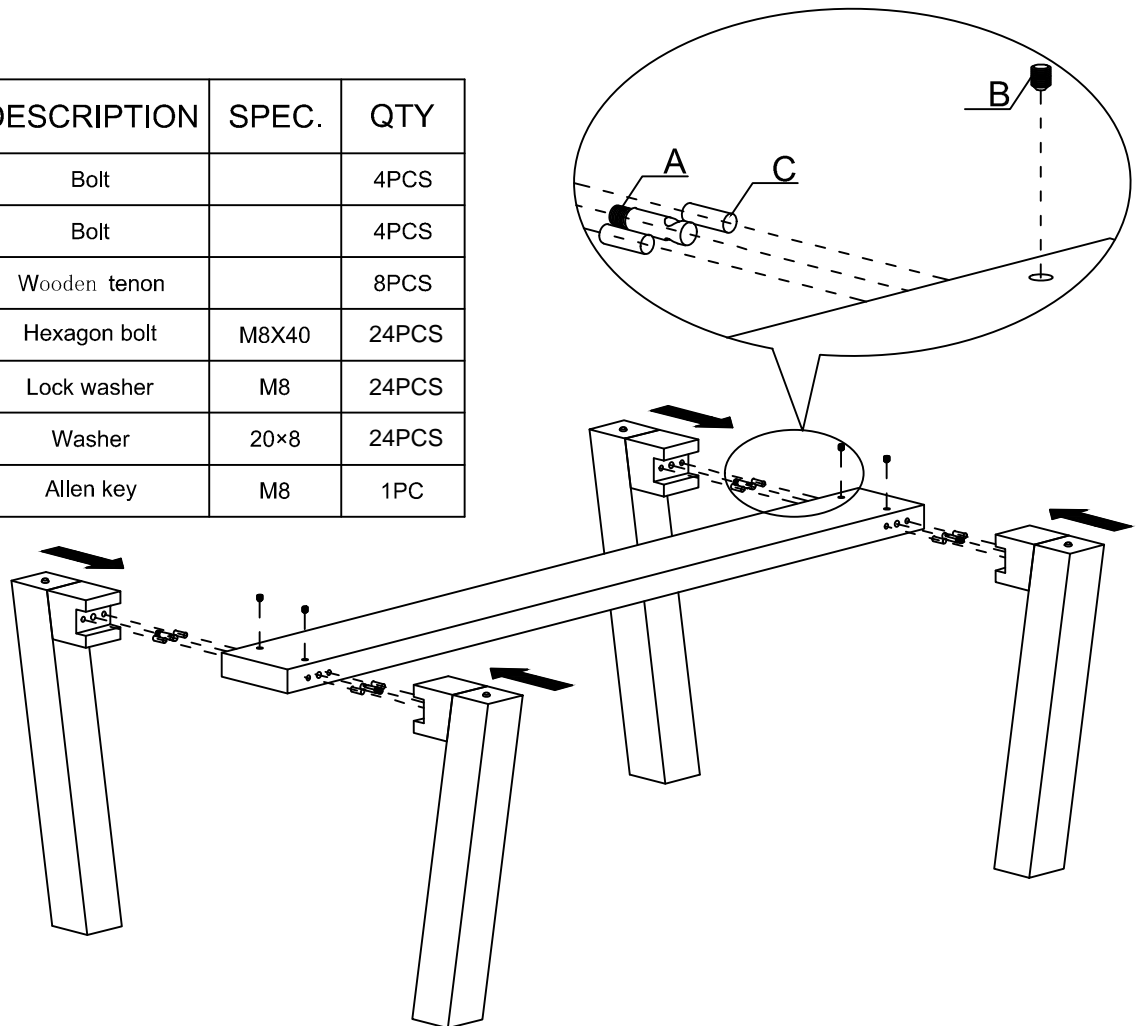

# ASSEMBLY INSTRUCTION

ITEM NO. :

NO.	ITEM	DESCRIPTION	SPEC.	QTY
A		Bolt		4PCS
B		Bolt		4PCS
C		Wooden tenon		8PCS
D		Hexagon bolt	M8X40	24PCS
E		Lock washer	M8	24PCS
F		Washer	20x8	24PCS
G		Allen key	M8	1PC

# ASSEMBLY INSTRUCTION