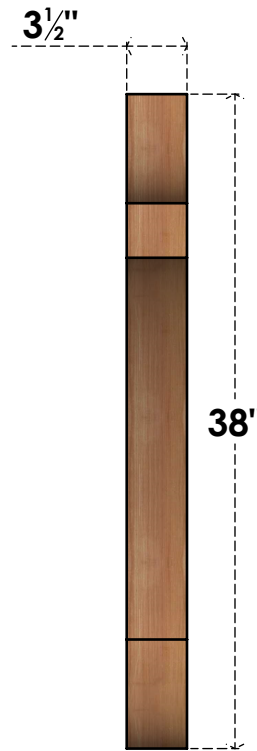

# BRC04X38X38OLY00SWR

3 1/2"W X 38"D X 38"H OLYMPIC SMOOTH BRACE, WESTERN RED CEDAR

**SIDE**

**FRONT**

EKENA MILLWORK  
 2300 WEST MAIN ST.  
 CLARKSVILLE, TX 75426  
 TOLL FREE: 866-607-0453  
 WWW.EKENAMILLWORK.COM

**NOTES**

1. INSTALLATION TO BE COMPLETED IN ACCORDANCE WITH MANUFACTURER'S SPECIFICATIONS.
2. DRAWING MAY NOT BE TO SCALE
3. THIS DRAWING IS INTENDED FOR DESIGN AND PLANNING PURPOSES ONLY.
4. ALL INFORMATION CONTAINED HEREIN WAS CURRENT AT THE TIME OF DEVELOPMENT BUT MUST BE REVIEWED AND APPROVED BY THE PRODUCT MANUFACTURER TO BE CONSIDERED ACCURATE.
5. PRODUCTS ARE NOT KILN DRIED. THIS ITEM IS UNIQUE AND WILL CONTAIN THE NATURAL VARIATIONS THAT THE WOOD SPECIES OFFERS. THIS MAY RESULT IN VARIATIONS UP TO 1/4"