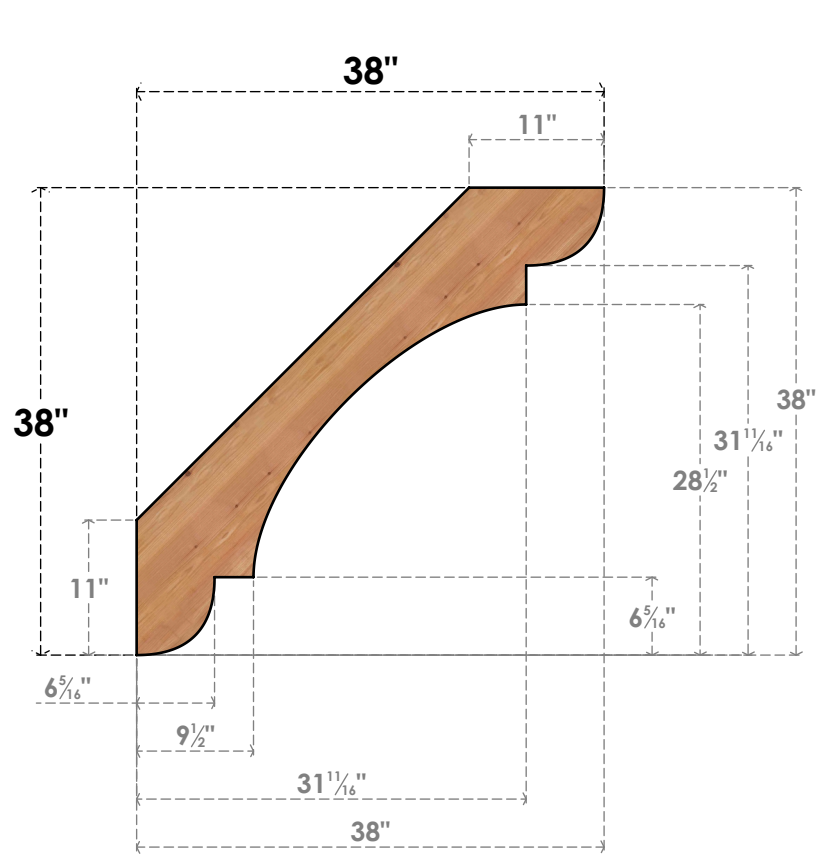

# BRC04X38X38OLY00SWR

3 1/2"W X 38"D X 38"H OLYMPIC SMOOTH BRACE, WESTERN RED CEDAR

**SIDE**

**FRONT**

EKENA MILLWORK  
 2300 WEST MAIN ST.  
 CLARKSVILLE, TX 75426  
 TOLL FREE: 866-607-0453  
 WWW.EKENAMILLWORK.COM

**NOTES**

1. INSTALLATION TO BE COMPLETED IN ACCORDANCE WITH MANUFACTURER'S SPECIFICATIONS.
2. DRAWING MAY NOT BE TO SCALE
3. THIS DRAWING IS INTENDED FOR DESIGN AND PLANNING PURPOSES ONLY.
4. ALL INFORMATION CONTAINED HEREIN WAS CURRENT AT THE TIME OF DEVELOPMENT BUT MUST BE REVIEWED AND APPROVED BY THE PRODUCT MANUFACTURER TO BE CONSIDERED ACCURATE.
5. PRODUCTS ARE NOT KILN DRIED. THIS ITEM IS UNIQUE AND WILL CONTAIN THE NATURAL VARIATIONS THAT THE WOOD SPECIES OFFERS. THIS MAY RESULT IN VARIATIONS UP TO 1/4"