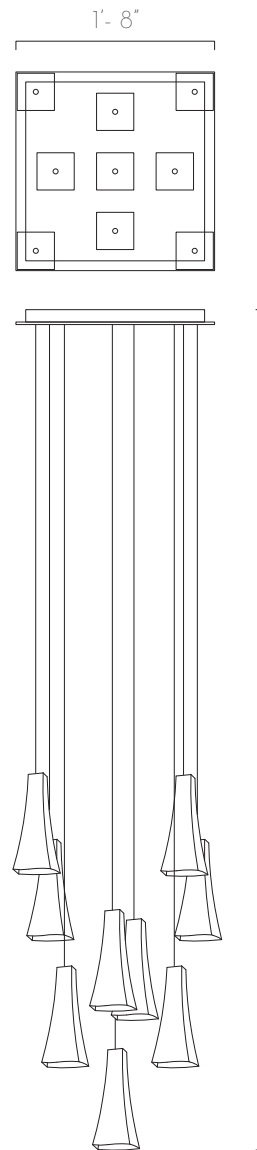

PORCELAIN BABYLON

9 PENDANTS SQUARE CHANDELIER

DESCRIPTION

The Porcelain Babylon pendants are hand-crafted with white porcelain by Canadian porcelain artist Bill Reddick. An elegant and modern pendant light fixture comprises of hand-made porcelain and encases a dimmable LED bulb. A fixture that provides great source of ambient lighting for residential and commercial spaces.

TECHNICAL SPECIFICATIONS

Designed by
AM Studio Team

Category
Pendant Chandelier

Canopy Finish
Powder coated metal in Flat White/ Satin Nickel

Canopy Size
20"L x 20"W x 1.5"H

Pendant Material
White Porcelain

Pendant Size
9 units of 3 3/4"W x 9 5/8"H

Total Drop
7'H + 2' extra wire for adjustment

Bulb
Dimmable G4 LED - 12V - 2W

Recommended Dimming Switch
Lutron CTCL-153PD
Lutron Pro

Transformer:
Magnitude E6OR12DC - 60W 12VDC - Dimmable - Class 2
LED Driver
Input: 120V
Output: 12V

Electrical Outlet needed: 1

Catalogue # PB-9-20S

Note: Due to the nature of our handmade work, there may be slight variances in porcelain colour. AM Studio light fixtures are made to order, handmade and created in Toronto, Canada.