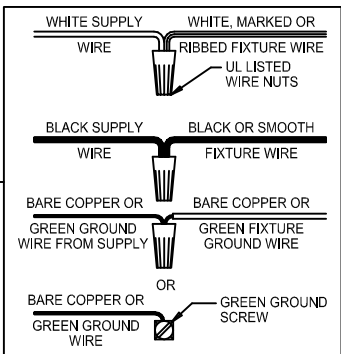

Assembly & Installation Instructions

CAUTION: Read instructions carefully and turn electricity off at main circuit breaker panel before beginning installation.

WARNING - If any Special Control Devices are used with this Fixture, Follow the Instructions Carefully to assure full compliance with N.E.C. requirements. If there are any questions, contact a Qualified Electrical Contractor.

CAUTION - All glass is fragile, use care when handling Glass component(s) and or Lamp(s).

CANOPY MOUNTING ASSEMBLY STEPS:

WIRE CONNECTION ASSEMBLY STEPS:

FIXTURE ASSEMBLY STEPS:

1. D,E → A
2. J → D
3. B,A → C
4. F → G 
5. H,L,K → D
6. M → H 