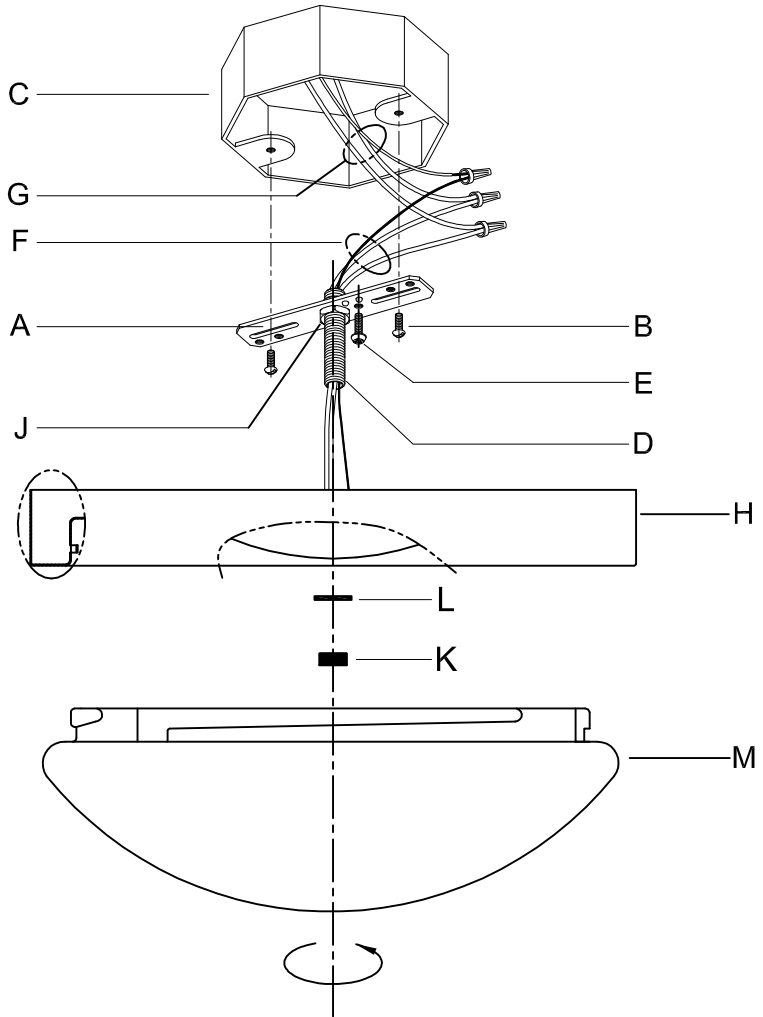

B, C, G
(NOT FURNISHED)
(NO INCLUIDA)
(NON FOURNIE)