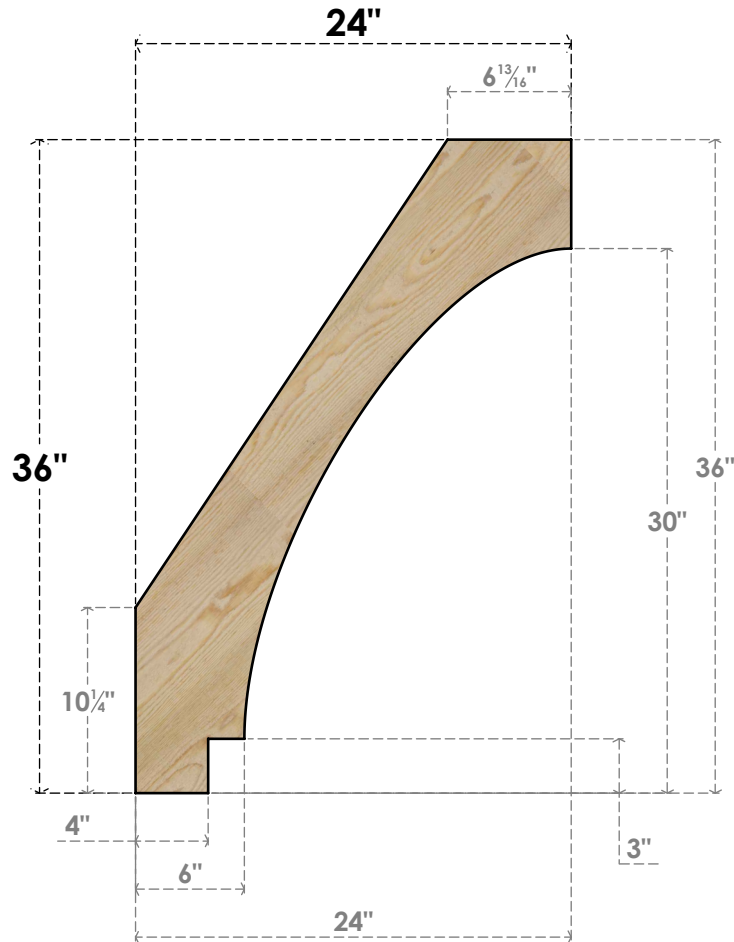

BRC06X24X36IMP00RDF

6"W X 24"D X 36"H IMPERIAL ROUGH SAWN BRACE, DOUGLAS FIR

SIDE

FRONT

EKENA MILLWORK
 2300 WEST MAIN ST.
 CLARKSVILLE, TX 75426
 TOLL FREE: 866-607-0453
 WWW.EKENAMILLWORK.COM

NOTES

1. INSTALLATION TO BE COMPLETED IN ACCORDANCE WITH MANUFACTURER'S SPECIFICATIONS.
2. DRAWING MAY NOT BE TO SCALE
3. THIS DRAWING IS INTENDED FOR DESIGN AND PLANNING PURPOSES ONLY.
4. ALL INFORMATION CONTAINED HEREIN WAS CURRENT AT THE TIME OF DEVELOPMENT BUT MUST BE REVIEWED AND APPROVED BY THE PRODUCT MANUFACTURER TO BE CONSIDERED ACCURATE.
5. PRODUCTS ARE NOT KILN DRIED. THIS ITEM IS UNIQUE AND WILL CONTAIN THE NATURAL VARIATIONS THAT THE WOOD SPECIES OFFERS. THIS MAY RESULT IN VARIATIONS UP TO 1/4"