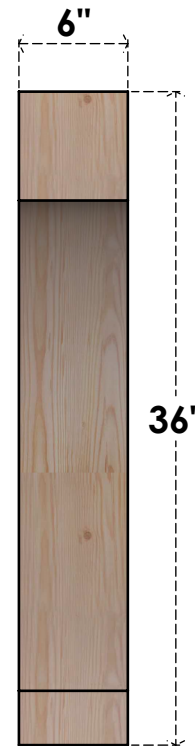

BRC06X24X36IMP00RDF

6"W X 24"D X 36"H IMPERIAL ROUGH SAWN BRACE, DOUGLAS FIR

SIDE

FRONT

EKENA MILLWORK
 2300 WEST MAIN ST.
 CLARKSVILLE, TX 75426
 TOLL FREE: 866-607-0453
 WWW.EKENAMILLWORK.COM

NOTES

1. INSTALLATION TO BE COMPLETED IN ACCORDANCE WITH MANUFACTURER'S SPECIFICATIONS.
2. DRAWING MAY NOT BE TO SCALE
3. THIS DRAWING IS INTENDED FOR DESIGN AND PLANNING PURPOSES ONLY.
4. ALL INFORMATION CONTAINED HEREIN WAS CURRENT AT THE TIME OF DEVELOPMENT BUT MUST BE REVIEWED AND APPROVED BY THE PRODUCT MANUFACTURER TO BE CONSIDERED ACCURATE.
5. PRODUCTS ARE NOT KILN DRIED. THIS ITEM IS UNIQUE AND WILL CONTAIN THE NATURAL VARIATIONS THAT THE WOOD SPECIES OFFERS. THIS MAY RESULT IN VARIATIONS UP TO 1/4"