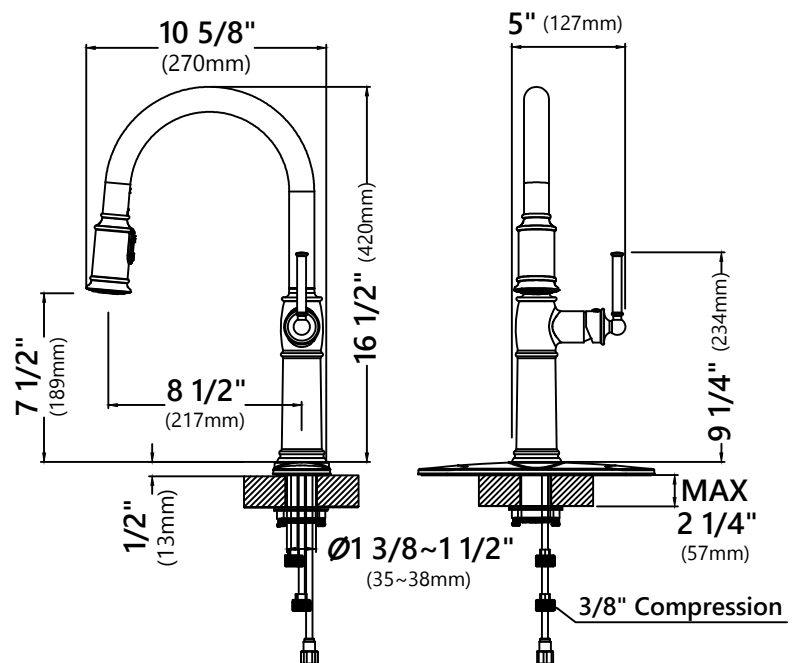

KPF-1682

Single Handle Pull Down Kitchen Faucet

Faucet Dimensions (without deck plate)

Overall Height: 16 1/2"
Overall Width: 5"
Spout Height: 7 1/2"
Spout Reach: 8 1/2"

*Deck Plate Dimensions

Overall Dimensions: 10 3/8" x 2 1/2" x 1/2"

Features

- Pull Down Faucet
- Brass Body
- ABS Sprayer
- Lead Free Brass Waterway
- 360° Swivel Spout
- Flow Rate: 1.8 gpm (6.8L/min) @ 60 psi
- Dual Function Sprayhead - Spray/Stream
- 25mm Ceramic Cartridge
- 27 1/2" Integrated Nylon Waterlines
- Dome Shaped Screen Washer
- Silicone Nozzles
- Quick Weight
- Quick Connect Sprayer Hose
- Swivel Sprayer Connector
- 17 3/4" Hose Length
- Connections 3/8" Compression
- Max Countertop Thickness (without deck plate) 2 1/4"
- Max Countertop Thickness (with deck plate) 1 3/4"
- TPI of aerator in the Sprayer - M22*1

Accessories Included

- Hex Wrench
- Weight
- *Deck Plate

Available Finishes

- Spot Free Stainless Steel
- Oil Rubbed Bronze

CODES/STANDARDS:

Product Certification

cUPC (ASME A112.18.1/CSA B125.1)
NSF/ANSI Standard 61 and 372 certified by IAPMO
CAL GREEN, CEC, DOE, ADA