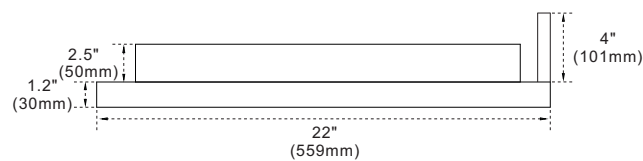

Side view

NOTE: SINK STYLE, SHAPE, FAUCET HOLES, CUTOUT ON TOP, VANITY MAY VARY FROM THE PICTURE ABOVE. INSTRUCTIONAL PURPOSE ONLY.

Professional installation is recommended.
www.bellaterra-home.com

Bellaterra Home LLC, All Rights Reserved 2017