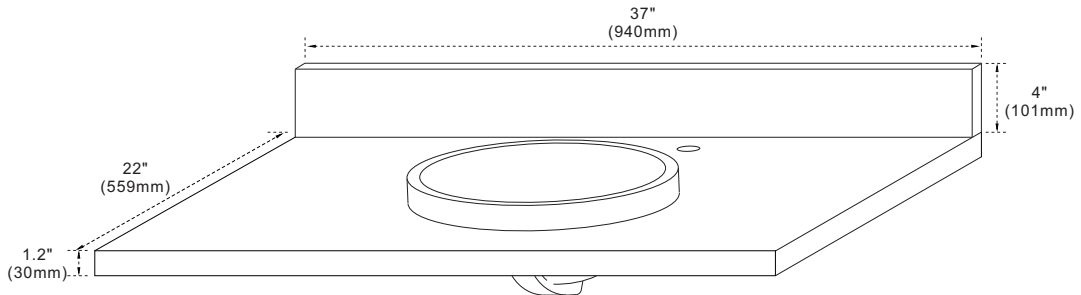

### Features

1. Single 18" round topmount sink cutout;
2. Single faucet hole;
3. 4" height backsplash (sold separately);
4. Thickness laminated to 1.2";