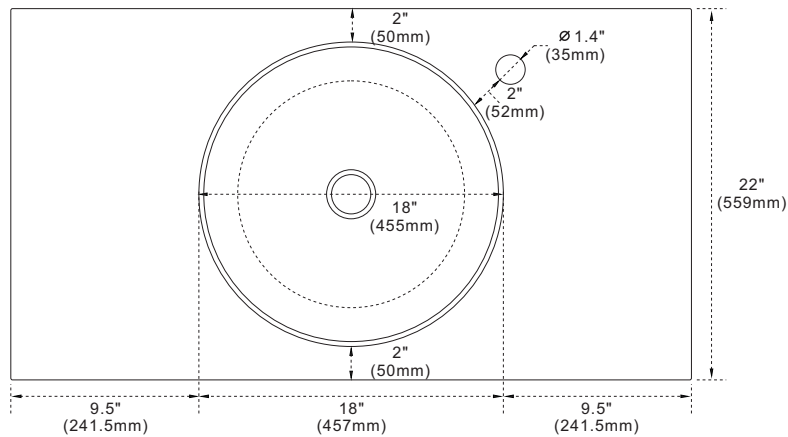

BELLATERRA HOME

Model: 430003-37 Countertop

Features

1. Single 18" round topmount sink cutout;
2. Single faucet hole;
3. 4" height backsplash (sold separately);
4. Thickness laminated to 1.2";

Colors / Finishes

- WM - Natural White Carrara marble;
- BG - Natural Black Galaxy Granite;
- GY - Natural Grey Granite;
- WE - White Engineer Stone;

Top view

Side view

NOTE: SINK STYLE, SHAPE, FAUCET HOLES, CUTOUT ON TOP, VANITY MAY VARY FROM THE PICTURE ABOVE. INSTRUCTIONAL PURPOSE ONLY.

Professional installation is recommended.
www.bellaterra-home.com

Bellaterra Home LLC, All Rights Reserved 2017