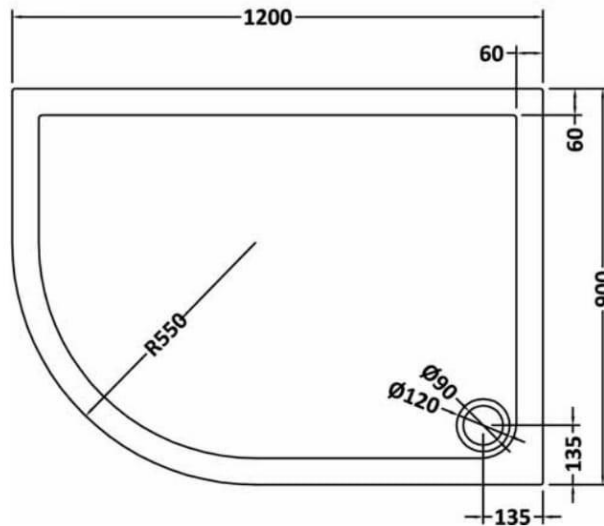

CUSTOMER DATA SHEET - SHOWER TRAYS

DESCRIPTION: Offset Quad Tray Lh 1200X900x40

**1200 x 900 OFFSET
QUADRANT TRAY LH**

PRODUCT DIMENSIONS

Length (mm)	Width (mm)	Height (mm)	Nett Wgt Kg
1200	900	40	26.1

PACKAGING DIMENSIONS

Length (mm)	Width (mm)	Height (mm)	Gross Wgt Kg
1200	900	40	26.1

PACKAGING DATA

Box Colour	Shrinkwrap & Polystyrene		
Box Qty	1	Label Colour	White Label
Label Size	100 x 50	Label Qty	2

OUTER BOX DIMENSIONS (If Applicable)

Length (mm)	Width (mm)	Height (mm)	Gross Wgt Kg

PRODUCT DETAILS

Country of Origin	United Kingdom
Fitting Instruction	Yes
Product Material	Acrylic Capped ABS Caco3 & Pu
Mat' Colour Ref'	European White
Waste Required	