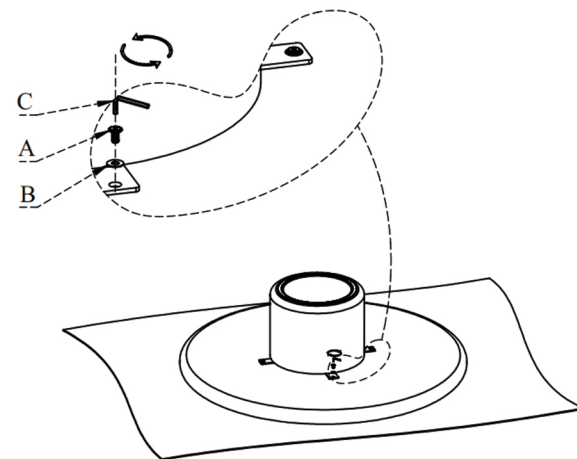

MOE'S

h o m e c o l l e c t i o n

ASSEMBLY INSTRUCTIONS.

FRIDA OUTDOOR COFFEE TABLE CREAM

VH-1026-05

THANK YOU FOR YOUR PURCHASE!

PARTS AND HARDWARE.

STEP 1.

put the table top on the soft things to avoid damage to the top surface.

STEP 2.

assembly the table base to the table top as below.

STEP 3.

upside down, congratulations, let's enjoy the table with your effort!

NOTES.

Thank you for purchasing this quality product! Be sure to check all packing material carefully for small part that may have come loose inside the carton during shipping.

CAUTION: The item is heavy, assembly should be performed by four people.