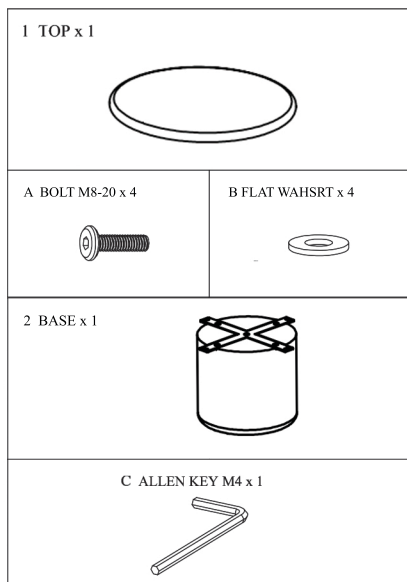

MOE'S

h o m e c o l l e c t i o n

ASSEMBLY INSTRUCTIONS.

FRIDA OUTDOOR COFFEE TABLE CREAM

VH-1026-05

THANK YOU FOR YOUR PURCHASE!

PARTS AND HARDWARE.

STEP 1.

put the table top on the soft things to avoid damage to the top surface.

STEP 2.

assembly the table base to the table top as below.

STEP 3.

upside down, congratulations, let's enjoy the table with your effort!

NOTES.

Thank you for purchasing this quality product! Be sure to check all packing material carefully for small part that may have come loose inside the carton during shipping.

CAUTION: The item is heavy, assembly should be performed by four people.