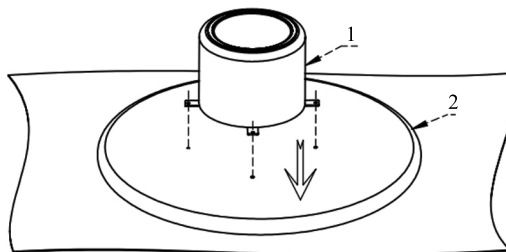

MOE'S

h o m e c o l l e c t i o n

ASSEMBLY INSTRUCTIONS.

FRIDA OUTDOOR COFFEE TABLE CREAM

VH-1026-05

THANK YOU FOR YOUR PURCHASE!

PARTS AND HARDWARE.

STEP 1.

put the table top on the soft things to avoid damage to the top surface.

STEP 2.

assembly the table base to the table top as below.

STEP 3.

upside down, congratulations, let's enjoy the table with your effort!

NOTES.

Thank you for purchasing this quality product! Be sure to check all packing material carefully for small part that may have come loose inside the carton during shipping.

CAUTION: The item is heavy, assembly should be performed by four people.