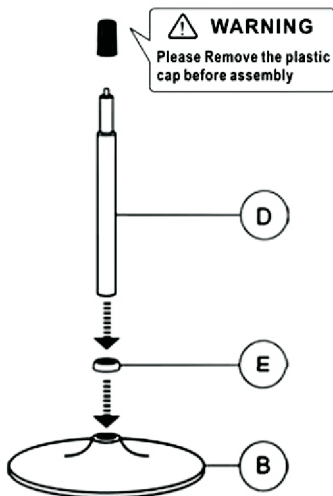

ASSEMBLY INSTRUCTION

ITEM NO:ST110-GRY/BLK/PNK/WHT

No	Spare Part	Quantity
A		1
B		1
C		1
D		1
E		1
F		4
G		1

STEP 1

STEP 2

STEP 3