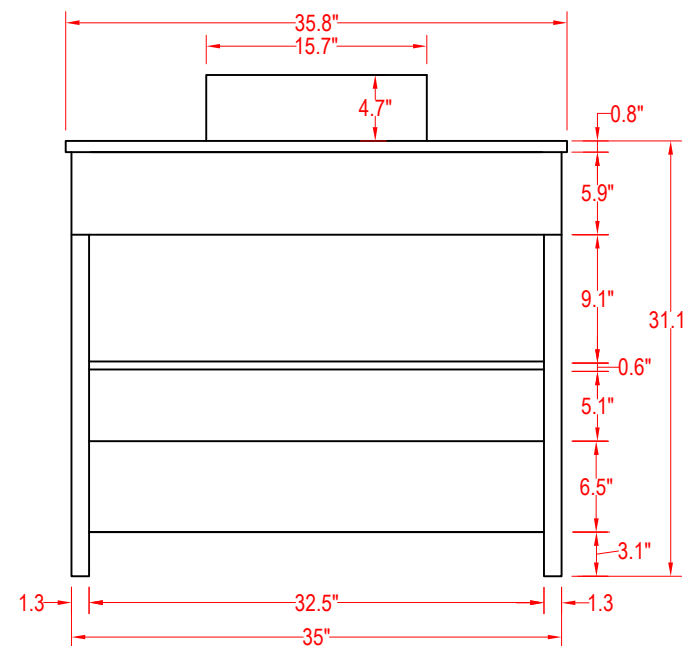

Bathroom Cabinet

Unit

inch

(PLAN)

Mirror: 35.8"x27.56" inch
Cabinet: 35.8"x18.5"x31.1" inch
Handle: 6.2" inch

(BACK)