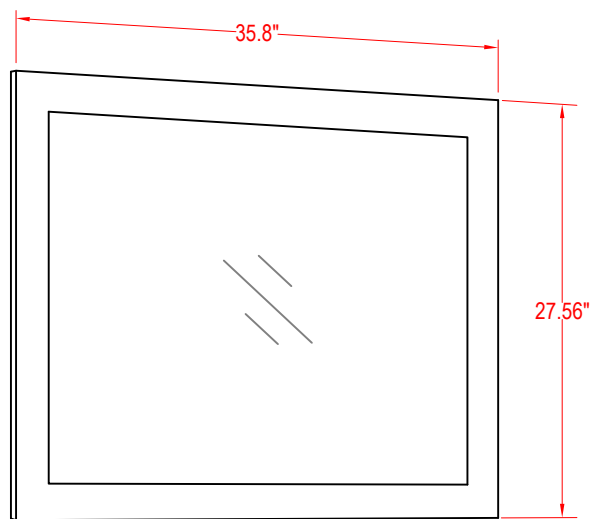

Bathroom Cabinet

Unit

inch

(PLAN)

Mirror: 35.8"x27.56" inch
Cabinet: 35.8"x18.5"x31.1" inch
Handle: 6.2" inch

(BACK)