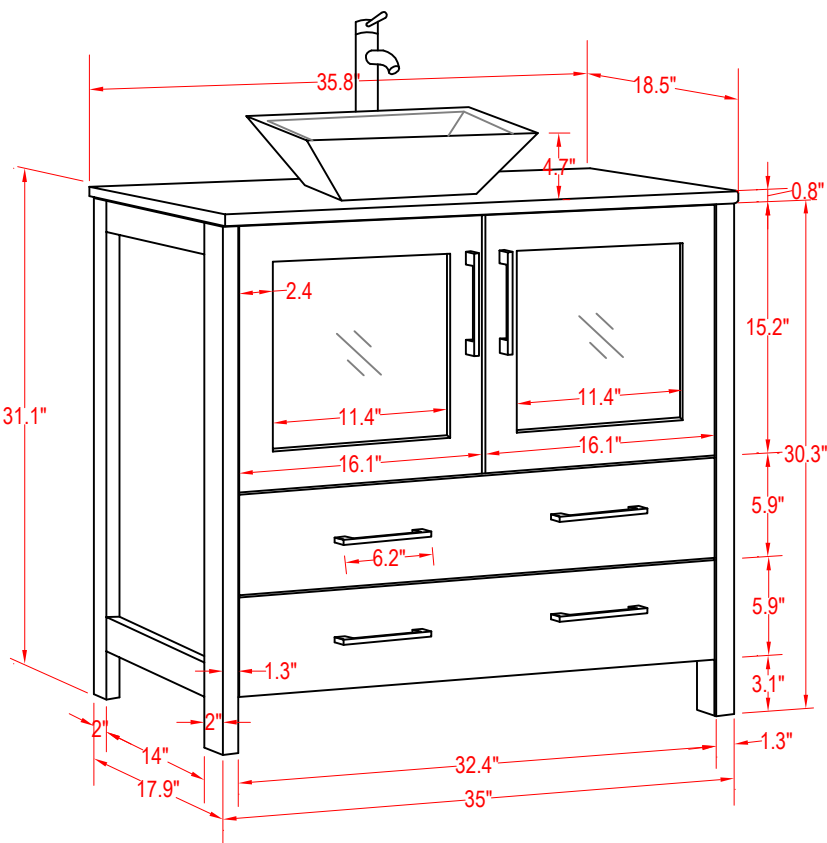

Bathroom Cabinet

Unit

inch

(PLAN)

Mirror: 35.8"x27.56" inch
Cabinet: 35.8"x18.5"x31.1" inch
Handle: 6.2" inch

(BACK)