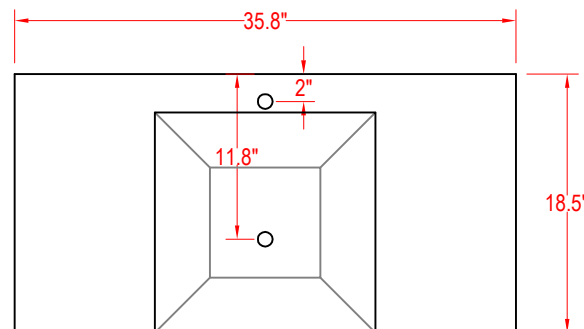

Bathroom Cabinet

Unit

inch

(PLAN)

Mirror: 35.8"x27.56" inch
Cabinet: 35.8"x18.5"x31.1" inch
Handle: 6.2" inch

(BACK)