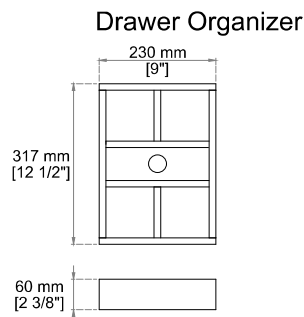

Diagrams are of cabinet only-James Martin Optional Countertops and sinks are not shown

Visit website for warranty and installation information
<http://www.jamesmartinvanities.com>