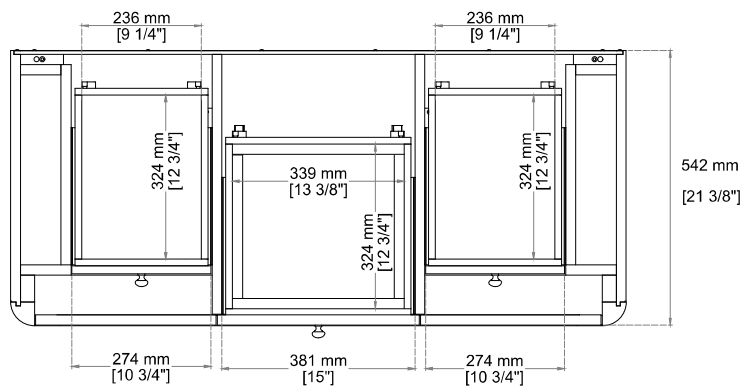

GRACYN 48" SINGLE VANITY

D125-V48-SBL
D125-V48-CSD

JAMES MARTIN
VANITIES®

Features and Materials

Solids: Ash
Veneers: Ash, Poplar
Panels: Moisture-Resistant MDF
Installation Type: Freestanding
Number of Basins: One, With Optional 3cm Top
Vanity Top Included: No, Optional 3cm Tops Available with Sinks
Overflow: Yes, Front Facing
Number of Doors: Two
Number of Drawers: Five
Number of Tip Out Style Drawers: One
Removable Organizer with Aluminum Laminate Liner
Drawer Box Material and Finish: Ash Veneers over Moisture Resistant MDF
English Dovetail Joinery
Aluminum Laminate Drawer Liners
USB/Power Component: Yes, (ETL5011080)
Cord Length: 6'6
Assembly Type: Installation of Optional 3cm Top with Sink
Assembly Type: Cabinet comes fully assembled
Hardware Material and Finish: Stainless Steel in Champagne Brass (SBL) or Satin Nickel (CSD)
Fits Drain Hole Size: 1 3/4"
Full Extension, Soft Close Glides
European Soft Close Hinges
Adjustable Levelers

Dimension

Width: 47-3/4"
Depth: 21-3/8"
Height: 34-3/4"
Rough-In Height: 21-1/2"

Visit website for warranty and installation information
<http://www.jamesmartinvanities.com>

GRACYN 48" SINGLE VANITY

D125-V48-SBL
D125-V48-CSD

D125-V48-SBL
D125-V48-CSD

Side View

Side View 1

Back View

Knob

All dimensions are nominal

Diagrams are of cabinet only-James Martin Optional Countertops and sinks are not shown

Visit website for warranty and installation information