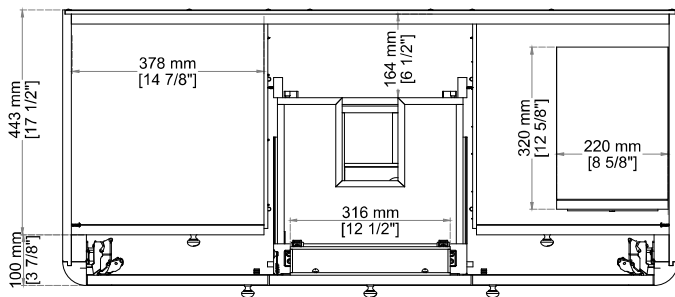

GRACYN 48" SINGLE VANITY

D125-V48-SBL
D125-V48-CSD

JAMES MARTIN
VANITIES®

Features and Materials

Solids: Ash
Veneers: Ash, Poplar
Panels: Moisture-Resistant MDF
Installation Type: Freestanding
Number of Basins: One, With Optional 3cm Top
Vanity Top Included: No, Optional 3cm Tops Available with Sinks
Overflow: Yes, Front Facing
Number of Doors: Two
Number of Drawers: Five
Number of Tip Out Style Drawers: One
Removable Organizer with Aluminum Laminate Liner
Drawer Box Material and Finish: Ash Veneers over Moisture Resistant MDF
English Dovetail Joinery
Aluminum Laminate Drawer Liners
USB/Power Component: Yes, (ETL5011080)
Cord Length: 6'6
Assembly Type: Installation of Optional 3cm Top with Sink
Assembly Type: Cabinet comes fully assembled
Hardware Material and Finish: Stainless Steel in Champagne Brass (SBL) or Satin Nickel (CSD)
Fits Drain Hole Size: 1 3/4"
Full Extension, Soft Close Glides
European Soft Close Hinges
Adjustable Levelers

Dimension

Width: 47-3/4"
Depth: 21-3/8"
Height: 34-3/4"
Rough-In Height: 21-1/2"

Visit website for warranty and installation information
<http://www.jamesmartinvanities.com>

GRACYN 48" SINGLE VANITY

D125-V48-SBL
D125-V48-CSD

D125-V48-SBL
D125-V48-CSD

Side View

Side View 1

Back View

Knob

All dimensions are nominal

Diagrams are of cabinet only-James Martin Optional Countertops and sinks are not shown

Visit website for warranty and installation information