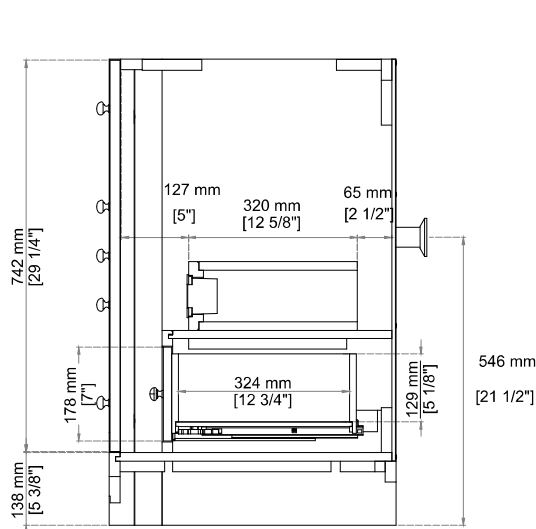

GRACYN 48" SINGLE VANITY

D125-V48-SBL
D125-V48-CSD

JAMES MARTIN
VANITIES®

Features and Materials

Solids: Ash
Veneers: Ash, Poplar
Panels: Moisture-Resistant MDF
Installation Type: Freestanding
Number of Basins: One, With Optional 3cm Top
Vanity Top Included: No, Optional 3cm Tops Available with Sinks
Overflow: Yes, Front Facing
Number of Doors: Two
Number of Drawers: Five
Number of Tip Out Style Drawers: One
Removable Organizer with Aluminum Laminate Liner
Drawer Box Material and Finish: Ash Veneers over Moisture Resistant MDF
English Dovetail Joinery
Aluminum Laminate Drawer Liners
USB/Power Component: Yes, (ETL5011080)
Cord Length: 6'6
Assembly Type: Installation of Optional 3cm Top with Sink
Assembly Type: Cabinet comes fully assembled
Hardware Material and Finish: Stainless Steel in Champagne Brass (SBL) or Satin Nickel (CSD)
Fits Drain Hole Size: 1 3/4"
Full Extension, Soft Close Glides
European Soft Close Hinges
Adjustable Levelers

Dimension

Width: 47-3/4"
Depth: 21-3/8"
Height: 34-3/4"
Rough-In Height: 21-1/2"

Visit website for warranty and installation information
<http://www.jamesmartinvanities.com>

GRACYN 48" SINGLE VANITY

D125-V48-SBL
D125-V48-CSD

Top View

Front View

Diagrams are of cabinet only-James Martin Optional Countertops and sinks are not shown

Visit website for warranty and installation information
<http://www.jamesmartinvanities.com>

GRACYN 48" SINGLE VANITY

D125-V48-SBL
D125-V48-CSD

Side View

Side View 1

Back View

Knob

All dimensions are nominal

Diagrams are of cabinet only-James Martin Optional Countertops and sinks are not shown

Visit website for warranty and installation information