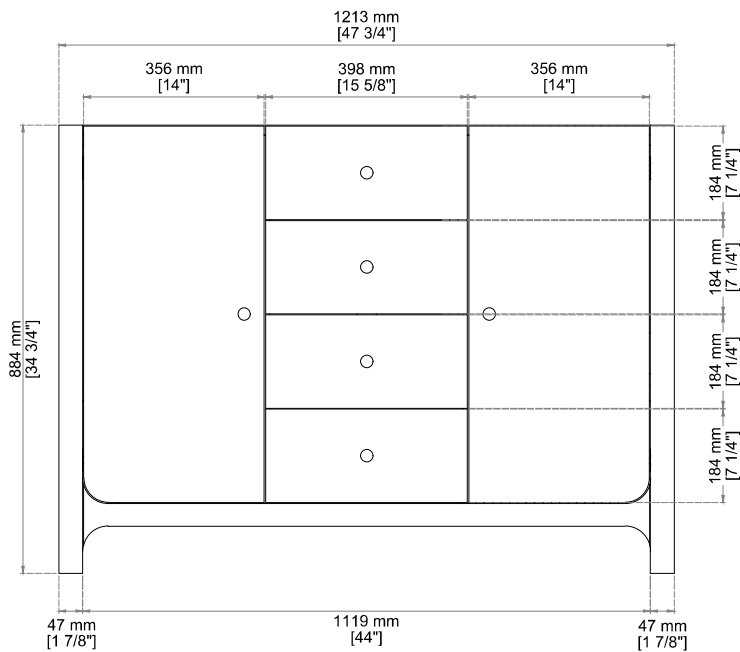

GRACYN 48" SINGLE VANITY

D125-V48-SBL
D125-V48-CSD

JAMES MARTIN
VANITIES®

Features and Materials

Solids: Ash
Veneers: Ash, Poplar
Panels: Moisture-Resistant MDF
Installation Type: Freestanding
Number of Basins: One, With Optional 3cm Top
Vanity Top Included: No, Optional 3cm Tops Available with Sinks
Overflow: Yes, Front Facing
Number of Doors: Two
Number of Drawers: Five
Number of Tip Out Style Drawers: One
Removable Organizer with Aluminum Laminate Liner
Drawer Box Material and Finish: Ash Veneers over Moisture Resistant MDF
English Dovetail Joinery
Aluminum Laminate Drawer Liners
USB/Power Component: Yes, (ETL5011080)
Cord Length: 6'6
Assembly Type: Installation of Optional 3cm Top with Sink
Assembly Type: Cabinet comes fully assembled
Hardware Material and Finish: Stainless Steel in Champagne Brass (SBL) or Satin Nickel (CSD)
Fits Drain Hole Size: 1 3/4"
Full Extension, Soft Close Glides
European Soft Close Hinges
Adjustable Levelers

Dimension

Width: 47-3/4"
Depth: 21-3/8"
Height: 34-3/4"
Rough-In Height: 21-1/2"

Visit website for warranty and installation information
<http://www.jamesmartinvanities.com>

GRACYN 48" SINGLE VANITY

D125-V48-SBL
D125-V48-CSD

Top View

Front View

Diagrams are of cabinet only-James Martin Optional Countertops and sinks are not shown

Visit website for warranty and installation information
<http://www.jamesmartinvanities.com>

GRACYN 48" SINGLE VANITY

D125-V48-SBL
D125-V48-CSD

Side View

Side View 1

Back View

Knob

All dimensions are nominal

Diagrams are of cabinet only-James Martin Optional Countertops and sinks are not shown

Visit website for warranty and installation information