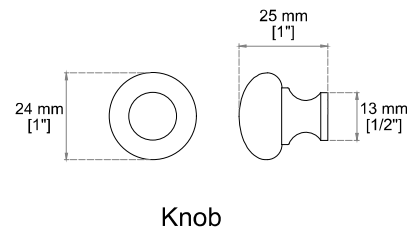

GRACYN 48" SINGLE VANITY

D125-V48-SBL
D125-V48-CSD

JAMES MARTIN
VANITIES®

Features and Materials

Solids: Ash
Veneers: Ash, Poplar
Panels: Moisture-Resistant MDF
Installation Type: Freestanding
Number of Basins: One, With Optional 3cm Top
Vanity Top Included: No, Optional 3cm Tops Available with Sinks
Overflow: Yes, Front Facing
Number of Doors: Two
Number of Drawers: Five
Number of Tip Out Style Drawers: One
Removable Organizer with Aluminum Laminate Liner
Drawer Box Material and Finish: Ash Veneers over Moisture Resistant MDF
English Dovetail Joinery
Aluminum Laminate Drawer Liners
USB/Power Component: Yes, (ETL5011080)
Cord Length: 6'6
Assembly Type: Installation of Optional 3cm Top with Sink
Assembly Type: Cabinet comes fully assembled
Hardware Material and Finish: Stainless Steel in Champagne Brass (SBL) or Satin Nickel (CSD)
Fits Drain Hole Size: 1 3/4"
Full Extension, Soft Close Glides
European Soft Close Hinges
Adjustable Levelers

Dimension

Width: 47-3/4"
Depth: 21-3/8"
Height: 34-3/4"
Rough-In Height: 21-1/2"

Visit website for warranty and installation information
<http://www.jamesmartinvanities.com>

GRACYN 48" SINGLE VANITY

D125-V48-SBL
D125-V48-CSD

D125-V48-SBL
D125-V48-CSD

Side View

Side View 1

Back View

Knob

All dimensions are nominal

Diagrams are of cabinet only-James Martin Optional Countertops and sinks are not shown

Visit website for warranty and installation information