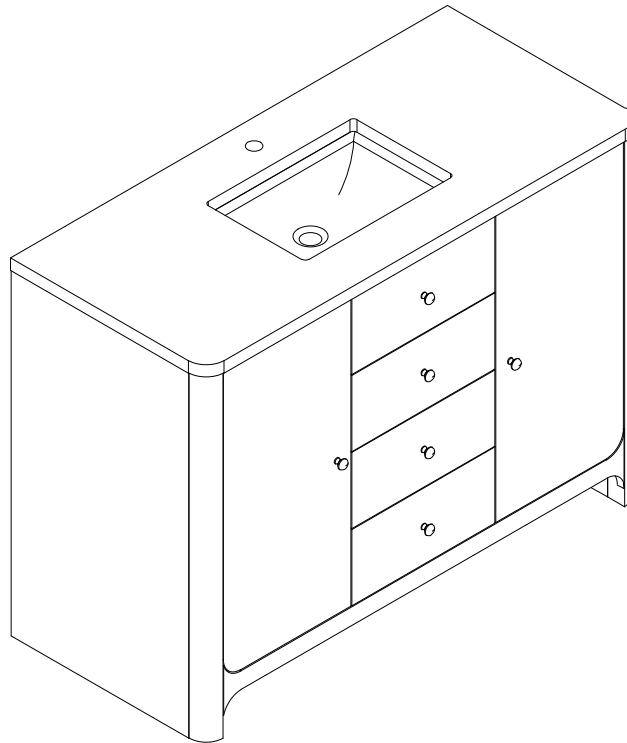

GRACYN 48" SINGLE VANITY

D125-V48-SBL
D125-V48-CSD

JAMES MARTIN
VANITIES®

Features and Materials

Solids: Ash
Veneers: Ash, Poplar
Panels: Moisture-Resistant MDF
Installation Type: Freestanding
Number of Basins: One, With Optional 3cm Top
Vanity Top Included: No, Optional 3cm Tops Available with Sinks
Overflow: Yes, Front Facing
Number of Doors: Two
Number of Drawers: Five
Number of Tip Out Style Drawers: One
Removable Organizer with Aluminum Laminate Liner
Drawer Box Material and Finish: Ash Veneers over Moisture Resistant MDF
English Dovetail Joinery
Aluminum Laminate Drawer Liners
USB/Power Component: Yes, (ETL5011080)
Cord Length: 6'6
Assembly Type: Installation of Optional 3cm Top with Sink
Assembly Type: Cabinet comes fully assembled
Hardware Material and Finish: Stainless Steel in Champagne Brass (SBL) or Satin Nickel (CSD)
Fits Drain Hole Size: 1 3/4"
Full Extension, Soft Close Glides
European Soft Close Hinges
Adjustable Levelers

Dimension

Width: 47-3/4"
Depth: 21-3/8"
Height: 34-3/4"
Rough-In Height: 21-1/2"

Visit website for warranty and installation information
<http://www.jamesmartinvanities.com>

GRACYN 48" SINGLE VANITY

D125-V48-SBL
D125-V48-CSD

D125-V48-SBL
D125-V48-CSD

Side View

Side View 1

Back View

Knob

All dimensions are nominal

Diagrams are of cabinet only-James Martin Optional Countertops and sinks are not shown

Visit website for warranty and installation information