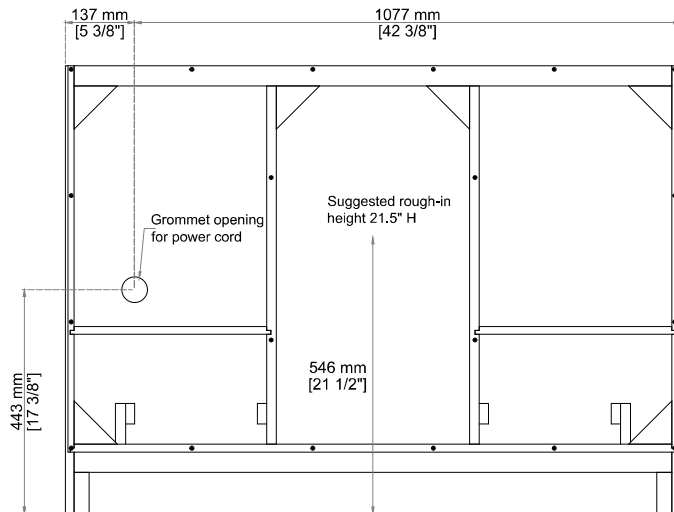

GRACYN 48" SINGLE VANITY

D125-V48-SBL
D125-V48-CSD

JAMES MARTIN
VANITIES®

Features and Materials

Solids: Ash
Veneers: Ash, Poplar
Panels: Moisture-Resistant MDF
Installation Type: Freestanding
Number of Basins: One, With Optional 3cm Top
Vanity Top Included: No, Optional 3cm Tops Available with Sinks
Overflow: Yes, Front Facing
Number of Doors: Two
Number of Drawers: Five
Number of Tip Out Style Drawers: One
Removable Organizer with Aluminum Laminate Liner
Drawer Box Material and Finish: Ash Veneers over Moisture Resistant MDF
English Dovetail Joinery
Aluminum Laminate Drawer Liners
USB/Power Component: Yes, (ETL5011080)
Cord Length: 6'6
Assembly Type: Installation of Optional 3cm Top with Sink
Assembly Type: Cabinet comes fully assembled
Hardware Material and Finish: Stainless Steel in Champagne Brass (SBL) or Satin Nickel (CSD)
Fits Drain Hole Size: 1 3/4"
Full Extension, Soft Close Glides
European Soft Close Hinges
Adjustable Levelers

Dimension

Width: 47-3/4"
Depth: 21-3/8"
Height: 34-3/4"
Rough-In Height: 21-1/2"

Visit website for warranty and installation information
<http://www.jamesmartinvanities.com>

GRACYN 48" SINGLE VANITY

D125-V48-SBL
D125-V48-CSD

Top View

Front View

Diagrams are of cabinet only-James Martin Optional Countertops and sinks are not shown

Visit website for warranty and installation information
<http://www.jamesmartinvanities.com>

GRACYN 48" SINGLE VANITY

D125-V48-SBL
D125-V48-CSD

Side View

Side View 1

Back View

Knob

All dimensions are nominal

Diagrams are of cabinet only-James Martin Optional Countertops and sinks are not shown

Visit website for warranty and installation information