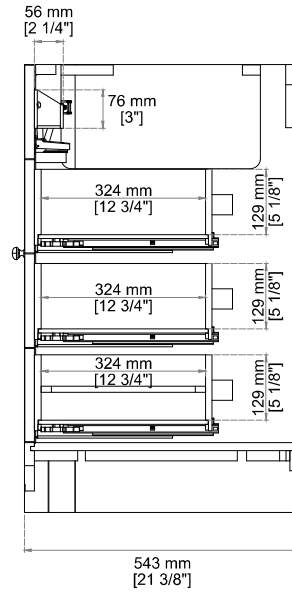

GRACYN 48" SINGLE VANITY

D125-V48-SBL
D125-V48-CSD

JAMES MARTIN
VANITIES®

Features and Materials

Solids: Ash
Veneers: Ash, Poplar
Panels: Moisture-Resistant MDF
Installation Type: Freestanding
Number of Basins: One, With Optional 3cm Top
Vanity Top Included: No, Optional 3cm Tops Available with Sinks
Overflow: Yes, Front Facing
Number of Doors: Two
Number of Drawers: Five
Number of Tip Out Style Drawers: One
Removable Organizer with Aluminum Laminate Liner
Drawer Box Material and Finish: Ash Veneers over Moisture Resistant MDF
English Dovetail Joinery
Aluminum Laminate Drawer Liners
USB/Power Component: Yes, (ETL5011080)
Cord Length: 6'6
Assembly Type: Installation of Optional 3cm Top with Sink
Assembly Type: Cabinet comes fully assembled
Hardware Material and Finish: Stainless Steel in Champagne Brass (SBL) or Satin Nickel (CSD)
Fits Drain Hole Size: 1 3/4"
Full Extension, Soft Close Glides
European Soft Close Hinges
Adjustable Levelers

Dimension

Width: 47-3/4"
Depth: 21-3/8"
Height: 34-3/4"
Rough-In Height: 21-1/2"

Visit website for warranty and installation information
<http://www.jamesmartinvanities.com>

GRACYN 48" SINGLE VANITY

D125-V48-SBL
D125-V48-CSD

Top View

Front View

Diagrams are of cabinet only-James Martin Optional Countertops and sinks are not shown

Visit website for warranty and installation information
<http://www.jamesmartinvanities.com>

GRACYN 48" SINGLE VANITY

D125-V48-SBL
D125-V48-CSD

Side View

Side View 1

Back View

Knob

All dimensions are nominal

Diagrams are of cabinet only-James Martin Optional Countertops and sinks are not shown

Visit website for warranty and installation information