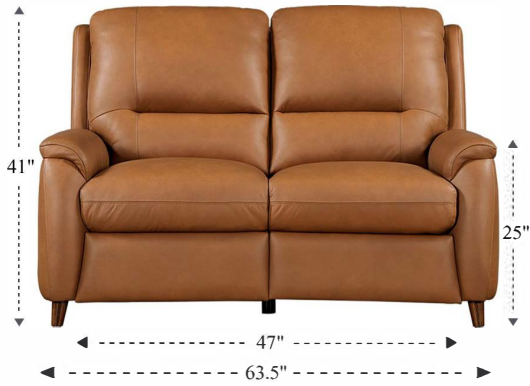

# Power Reclining Loveseat P2

Overall Dimensions	63.5" x 40" x 41"
Overall Width	63.5"
Overall Depth	40"
Overall Height	41"
Overall Weight	217.8 lbs.
Fully Reclined	68"
Distance from Wall	17"
Back of Seat to end of Chaise	44"
Leg Height <small>(Distance from Foot Rest to Floor in Full Recline)</small>	25"
Head Height <small>(Distance from Headrest to Floor in Full Recline)</small>	36"

Seat Width	23.5"
Seat Depth	22"
Seat Height	21"
Arm Width	8.5"
Arm Depth	23"
Arm Height	25"
Back Width	27"
Back Height	27"
Headrest Extended from Back	6.5"