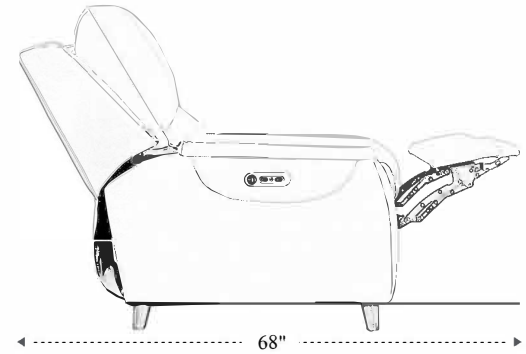

# Power Reclining Loveseat P2

Overall Dimensions	63.5" x 40" x 41"
Overall Width	63.5"
Overall Depth	40"
Overall Height	41"
Overall Weight	217.8 lbs.
Fully Reclined	68"
Distance from Wall	17"
Back of Seat to end of Chaise	44"
Leg Height <small>(Distance from Foot Rest to Floor in Full Recline)</small>	25"
Head Height <small>(Distance from Headrest to Floor in Full Recline)</small>	36"

Seat Width	23.5"
Seat Depth	22"
Seat Height	21"
Arm Width	8.5"
Arm Depth	23"
Arm Height	25"
Back Width	27"
Back Height	27"
Headrest Extended from Back	6.5"