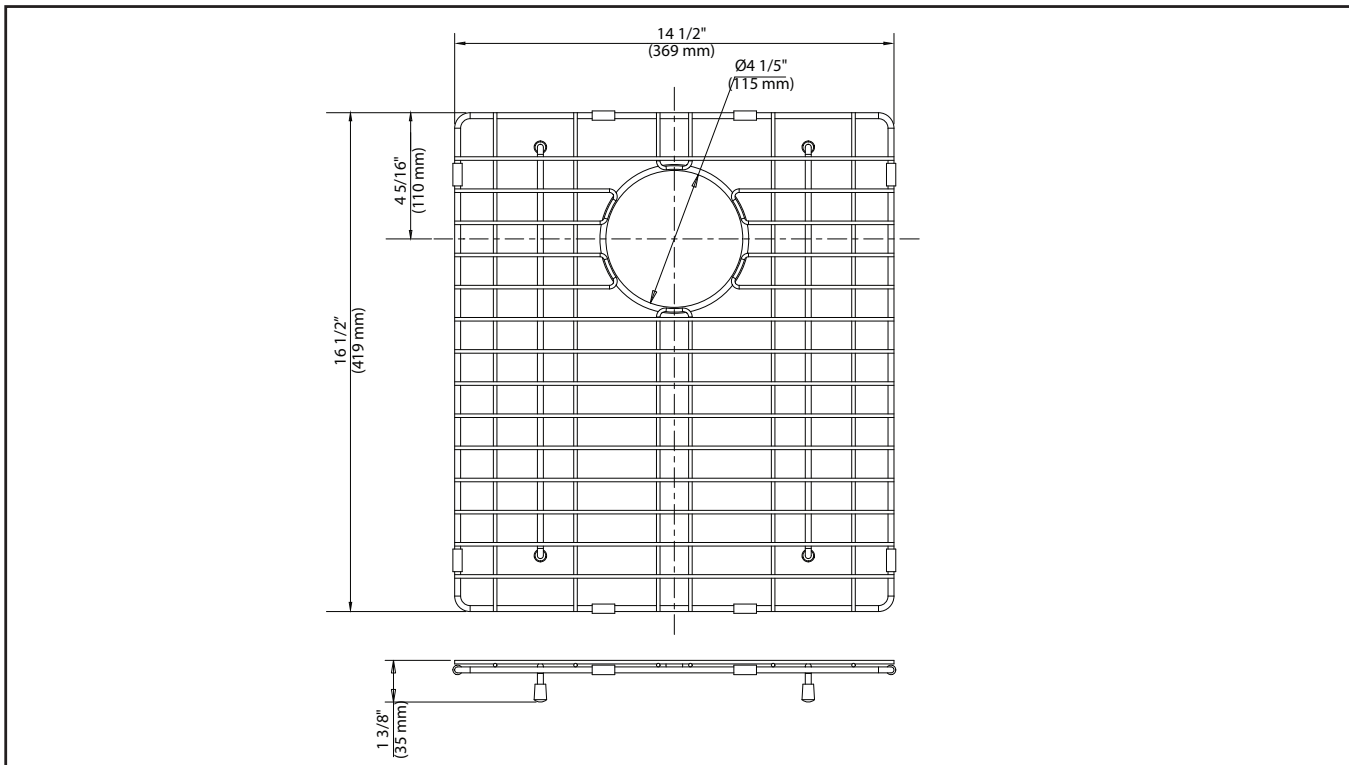

## Stainless Steel Bottom Grid

Kräus®

SPECIFICATION SHEET

### Dimensions

14 1/2" x 16 1/2" x 1 3/8"

Kraus Limited Lifetime Warranty: See website for details [www.kraususa.com](http://www.kraususa.com)

1.800.775.0703 / [customerservice@kraususa.com](mailto:customerservice@kraususa.com)