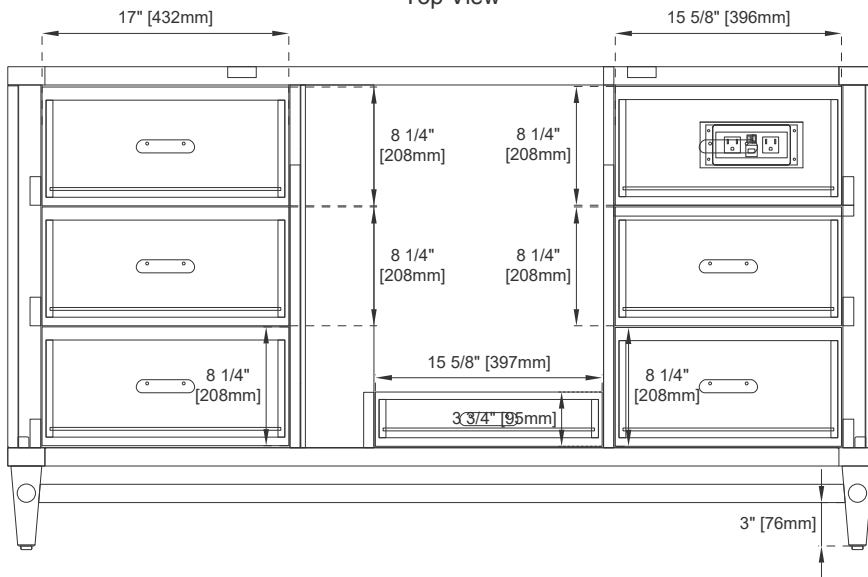

Overflow: Yes, Front Facing

Number of Doors: Three

Number of Drawers: Seven

USB/Power Component: YES

Cord Length: 6'6"

Bamboo Storage Tray: One

Assembly Required: Installation of Optional 3cm Top with Sink

Drawer Box Material and Construction: 12mm Plywood/English Dovetail Joinery

## Dimension

Width: 59-7/8"

Depth: 23-1/2"

Height: 33"

Rough-In Height: 21-1/2"

## VANITIES

Top View

Pull

Bamboo Drawer Organizer

Front View

All dimensions are nominal

## VANITIES

Side View

Side View

Back View

All dimensions are nominal