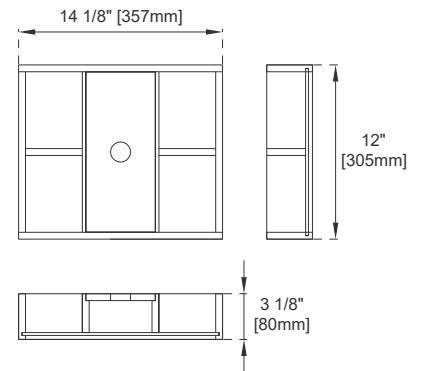

Overflow: Yes, Front Facing

Number of Doors: Three

Number of Drawers: Seven

USB/Power Component: YES

Cord Length: 6'6"

Bamboo Storage Tray: One

Assembly Required: Installation of Optional 3cm Top with Sink

Drawer Box Material and Construction: 12mm Plywood/English Dovetail Joinery

## Dimension

Width: 59-7/8"

Depth: 23-1/2"

Height: 33"

Rough-In Height: 21-1/2"

## VANITIES

Top View

Pull

Bamboo Drawer Organizer

Front View

All dimensions are nominal

## VANITIES

Side View

Side View

Back View

All dimensions are nominal