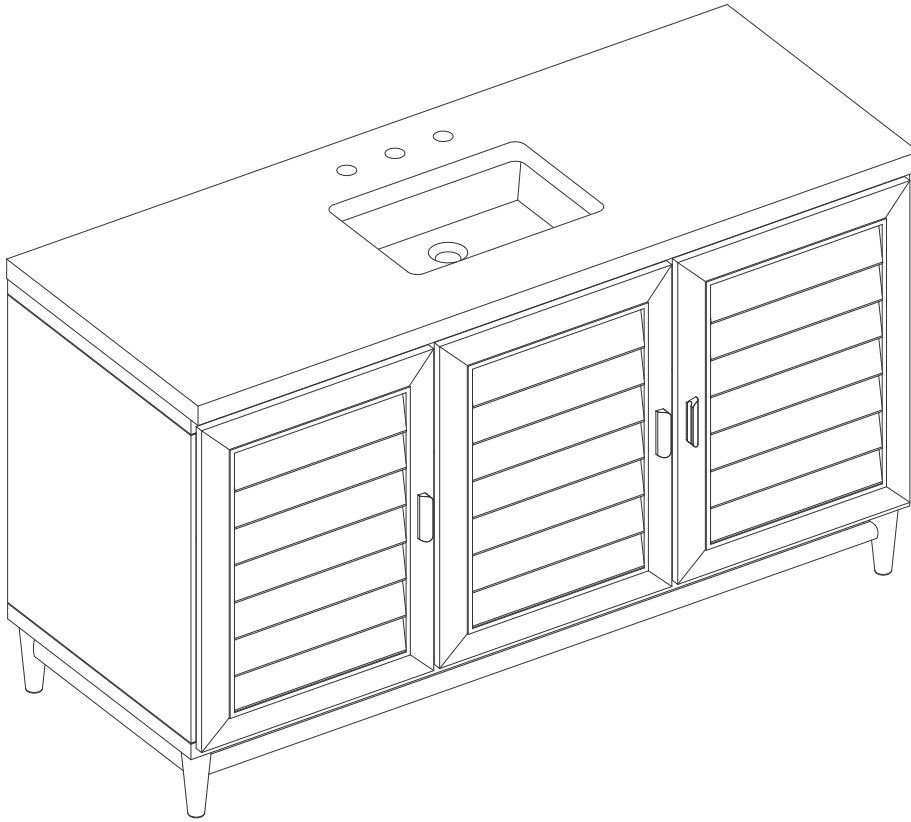

# 60" S VANITY

---

## Features and Materials

Solids: Soft Maple and Yellow Poplar

Veneers: Birch

Panels: Plywood

Installation Type: Floor Standing

Number of Basins: One, with Optional 3cm Top

Vanity Top Included: NO, Optional 3cm Tops Available with Sinks

Overflow: Yes, Front Facing

Number of Doors: Three

Number of Drawers: Seven

USB/Power Component: YES

Cord Length: 6'6"

Bamboo Storage Tray: One

Assembly Required: Installation of Optional 3cm Top with Sink

Drawer Box Material and Construction: 12mm Plywood/English Dovetail Joinery

## Dimension

Width: 59-7/8"

Depth: 23-1/2"

Height: 33"

Rough-In Height: 21-1/2"