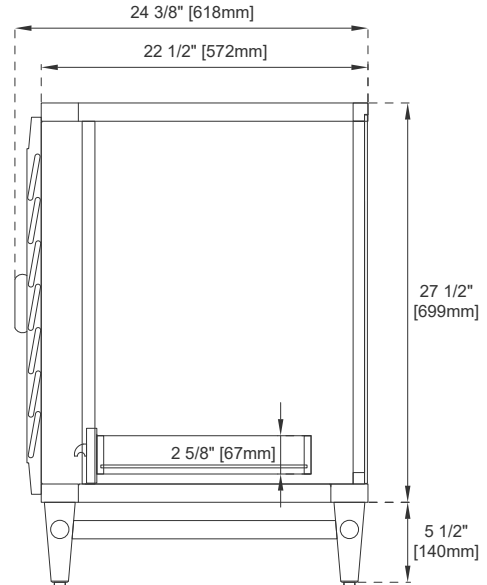

Overflow: Yes, Front Facing

Number of Doors: Three

Number of Drawers: Seven

USB/Power Component: YES

Cord Length: 6'6"

Bamboo Storage Tray: One

Assembly Required: Installation of Optional 3cm Top with Sink

Drawer Box Material and Construction: 12mm Plywood/English Dovetail Joinery

## Dimension

Width: 59-7/8"

Depth: 23-1/2"

Height: 33"

Rough-In Height: 21-1/2"

## VANITIES

Top View

Pull

Bamboo Drawer Organizer

Front View

All dimensions are nominal

## VANITIES

Side View

Side View

Back View

All dimensions are nominal