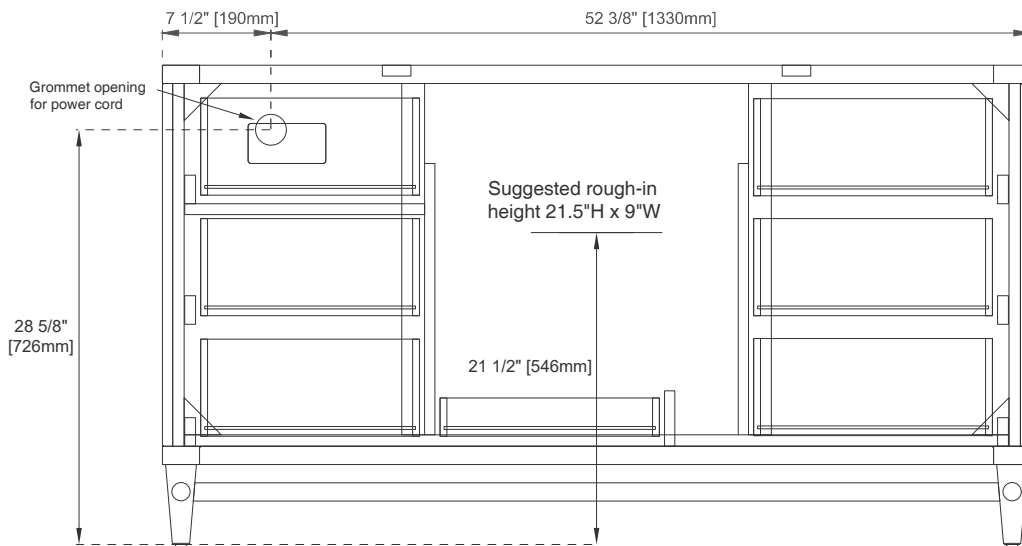

## Dimension

Width: 59-7/8"

Depth: 23-1/2"

Height: 33"

Rough-In Height: 21-1/2"

## VANITIES

Top View

Pull

Bamboo Drawer Organizer

Front View

All dimensions are nominal

# 60"S VANITY

## VANITIES

Side View

Side View

Back View

All dimensions are nominal