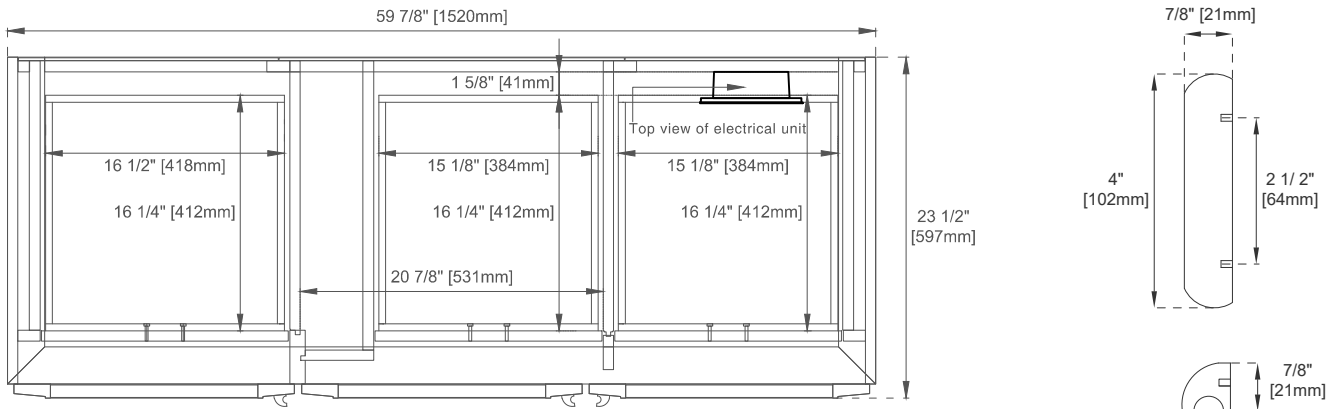

Hardware: Whitewashed Walnut (Wood)

Fits Drain Hole Size: 1 3/4"

Full Extension, Soft Close Glides

European Soft Close Hinges

Aluminum Laminate Drawer Liners

Adjustable Levelers

## Dimension

Width: 59-7/8"

Depth: 23-1/2"

Height: 33"

Rough-In Height: 21-1/2"

## VANITIES

Top View

Pull

Bamboo Drawer Organizer

Front View

All dimensions are nominal

## VANITIES

Side View

Side View

Back View

All dimensions are nominal