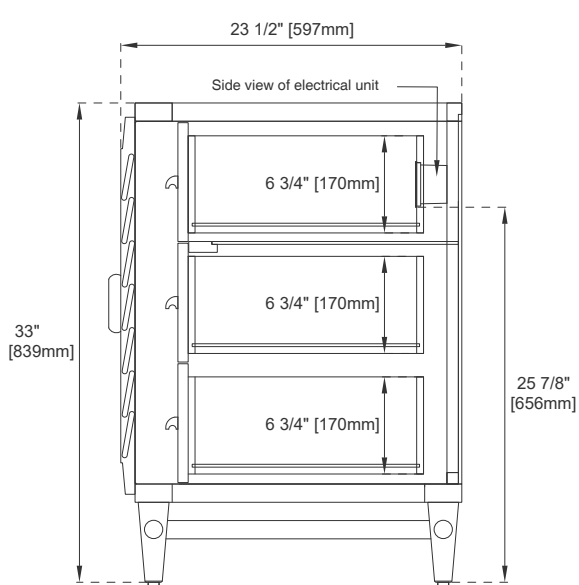

Overflow: Yes, Front Facing

Number of Doors: Three

Number of Drawers: Seven

USB/Power Component: YES

Cord Length: 6'6"

Bamboo Storage Tray: One

Assembly Required: Installation of Optional 3cm Top with Sink

Drawer Box Material and Construction: 12mm Plywood/English Dovetail Joinery

## Dimension

Width: 59-7/8"

Depth: 23-1/2"

Height: 33"

Rough-In Height: 21-1/2"

## VANITIES

Top View

Pull

Bamboo Drawer Organizer

Front View

All dimensions are nominal

## VANITIES

Side View

Side View

Back View

All dimensions are nominal