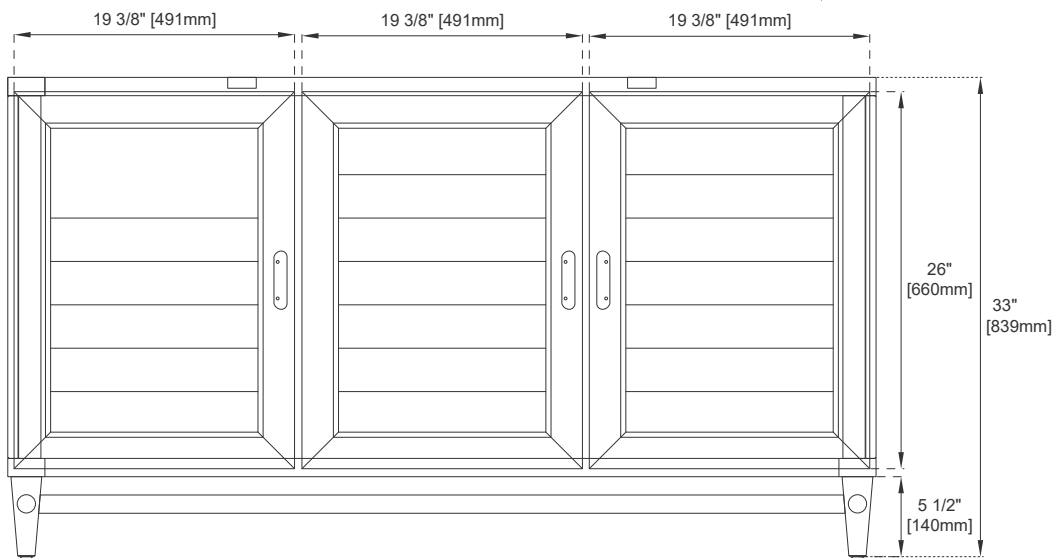

## Dimension

Width: 59-7/8"

Depth: 23-1/2"

Height: 33"

Rough-In Height: 21-1/2"

## VANITIES

Top View

Pull

Bamboo Drawer Organizer

Front View

All dimensions are nominal

## VANITIES

Side View

Side View

Back View

All dimensions are nominal