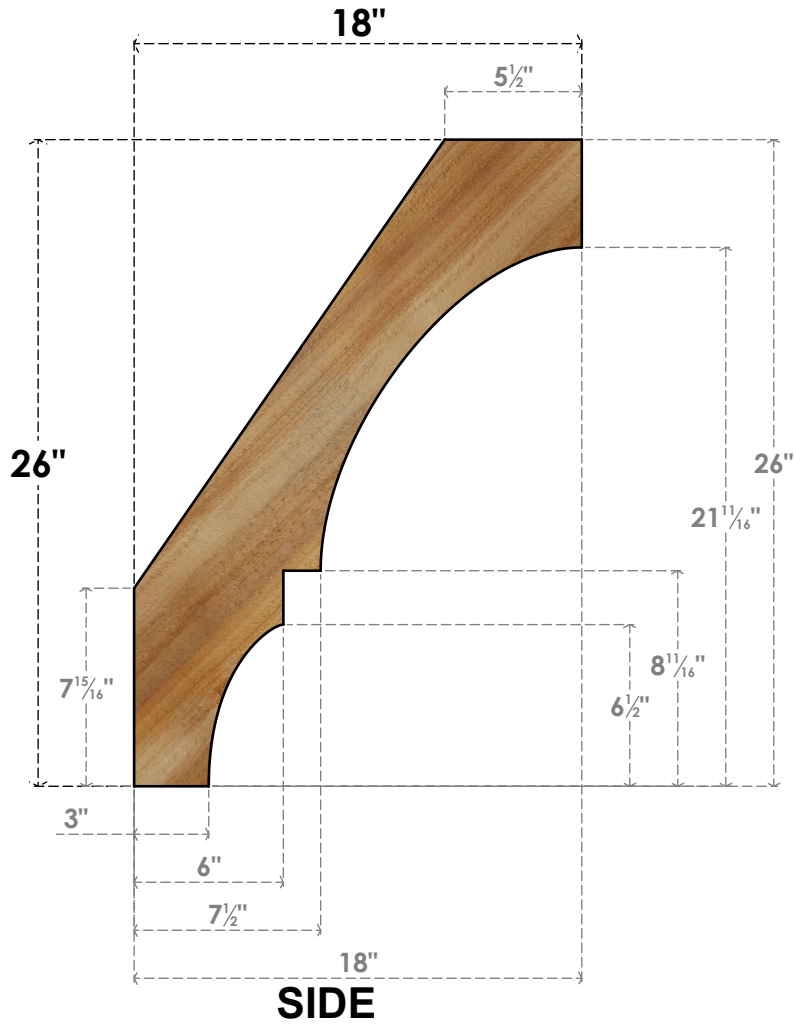

BRC06X18X26BOA00RWR

6"W X 18"D X 26"H BALBOA ROUGH SAWN BRACE, WESTERN RED CEDAR

EKENA MILLWORK
 2300 WEST MAIN ST.
 CLARKSVILLE, TX 75426
 TOLL FREE: 866-607-0453
 WWW.EKENAMILLWORK.COM

NOTES

1. INSTALLATION TO BE COMPLETED IN ACCORDANCE WITH MANUFACTURER'S SPECIFICATIONS.
2. DRAWING MAY NOT BE TO SCALE
3. THIS DRAWING IS INTENDED FOR DESIGN AND PLANNING PURPOSES ONLY.
4. ALL INFORMATION CONTAINED HEREIN WAS CURRENT AT THE TIME OF DEVELOPMENT BUT MUST BE REVIEWED AND APPROVED BY THE PRODUCT MANUFACTURER TO BE CONSIDERED ACCURATE.
5. PRODUCTS ARE NOT KILN DRIED. THIS ITEM IS UNIQUE AND WILL CONTAIN THE NATURAL VARIATIONS THAT THE WOOD SPECIES OFFERS. THIS MAY RESULT IN VARIATIONS UP TO 1/4"