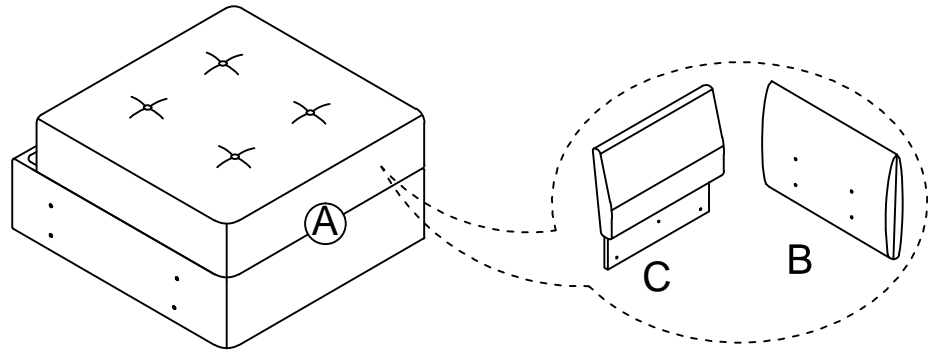

ASSEMBLY INSTRUCTION

CHAIR WITH ONE ARM & STORAGE

NO.	PARTS LIST	QTY	DESCRIPTION	NO.	PARTS LIST	QTY	DESCRIPTION
A		1	Seat Frame	G		4	Allen Bolt φM8*50
B		1	LSF/RSF Armrest	H		3	Allen Bolt φM8*35
C		1	Back Rest	I		7	Flat Washer M8*φ22*1.5mm
D		1	Back Cushion	K		7	Lock Washer M8
E		4	Plastic Leg 65*65*118mm	L		1	Allen Key M5*100*50mm
F		4	Washer	M		2	Clamp 60*40*5mm

STEP 1: Take out LSF/RSF Armrest (B), Back rest (C) from the bottom.