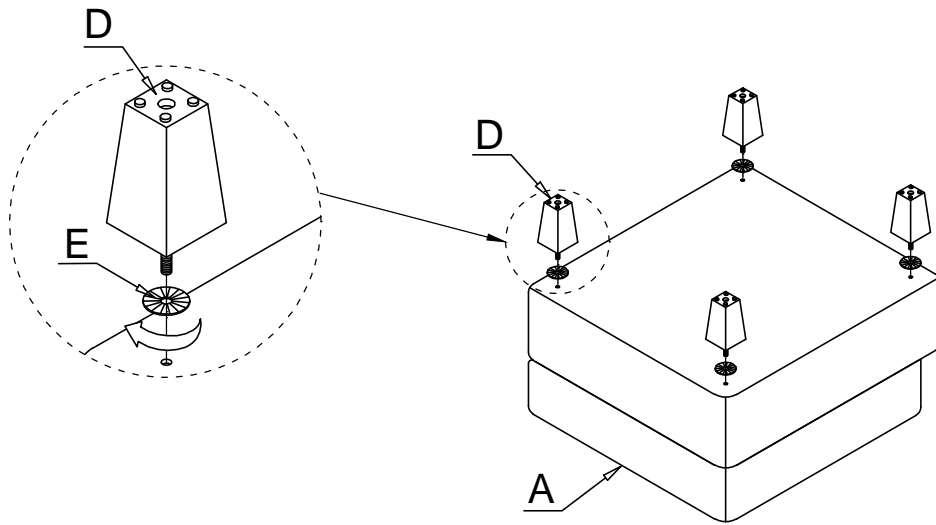

ASSEMBLY INSTRUCTION

ARMLESS CHAIR WITH STORAGE

STEP 2: