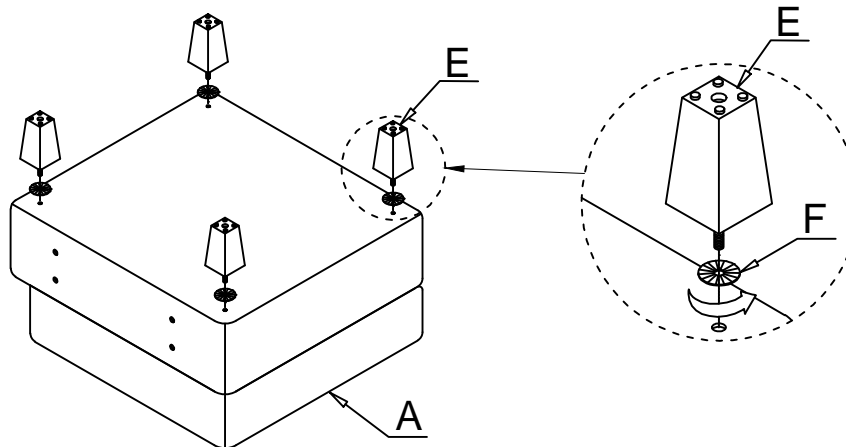

ASSEMBLY INSTRUCTION

CHAIR WITH ONE ARM & STORAGE

NO.	PARTS LIST	QTY	DESCRIPTION	NO.	PARTS LIST	QTY	DESCRIPTION
A		1	Seat Frame	G		4	Allen Bolt φM8*50
B		1	LSF/RSF Armrest	H		3	Allen Bolt φM8*35
C		1	Back Rest	I		7	Flat Washer M8*φ22*1.5mm
D		1	Back Cushion	K		7	Lock Washer M8
E		4	Plastic Leg 65*65*118mm	L		1	Allen Key M5*100*50mm
F		4	Washer	M		2	Clamp 60*40*5mm

STEP 1: Take out LSF/RSF Armrest (B), Back rest (C) from the bottom.

STEP 2: