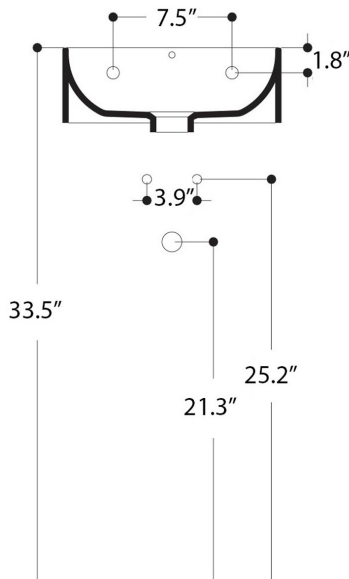

### SKU# | Options:

- Normal 02 - WS10301 | Glossy White

\* WS Bath Collections reserves the right to revise dimensions or information on this sheet without notice

<b>Collection  </b> Normal	<b>Model  </b> Normal 02 - WS10301	<b>Dimensions Metric</b> <i>1 inch = 2.54 cm</i> <i>1 inch = 25.4 mm</i>	 1051 Lea Drive - Collegeville, PA 19426 Tel. 215 513 9400 - Fax 610 831 0215 <a href="http://www.ws bathcollections.com">www.ws bathcollections.com</a> - <a href="mailto:info@ws bathcollections.com">info@ws bathcollections.com</a>
-------------------------------	---------------------------------------	--	---

N.B.: Indicated size could have a variation of about 0,8 % due to the usure of the moulds or the small variations of the raw materials' technical characteristics used in the mixture.

Collection  
Normal

Model |  
Normal 02 - WS10301

Dimensions Metric

1 inch = 2.54 cm  
1 inch = 25.4 mm

**WS**<sup>®</sup>  
BATH  
COLLECTIONS

1051 Lea Drive - Collegeville, PA 19426  
Tel. 215 513 9400 - Fax 610 831 0215  
[www.ws bathcollections.com](http://www.ws bathcollections.com) - [info@ws bathcollections.com](mailto:info@ws bathcollections.com)

### Vessel/ countertop installation

Bolts

Silicone (optional)

Collection  
Normal

Model |  
Normal 02 - WS10301

Dimensions Metric  
*1 inch = 2.54 cm*  
*1 inch = 25.4 mm*

**WS**<sup>®</sup>  
**BATH**  
**COLLECTIONS**