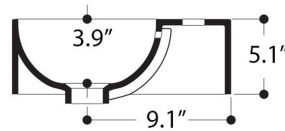

### SKU# | Options:

- Normal 02 - WS10301 | Glossy White

\* WS Bath Collections reserves the right to revise dimensions or information on this sheet without notice

<b>Collection  </b> Normal	<b>Model  </b> Normal 02 - WS10301	<b>Dimensions Metric</b> <i>1 inch = 2.54 cm</i> <i>1 inch = 25.4 mm</i>	 1051 Lea Drive - Collegeville, PA 19426 Tel. 215 513 9400 - Fax 610 831 0215 <a href="http://www.ws bathcollections.com">www.ws bathcollections.com</a> - <a href="mailto:info@ws bathcollections.com">info@ws bathcollections.com</a>
-------------------------------	---------------------------------------	--	---

N.B.: Indicated size could have a variation of about 0,8 % due to the usure of the moulds or the small variations of the raw materials' technical characteristics used in the mixture.

Collection  
Normal

Model |  
Normal 02 - WS10301

Dimensions Metric

1 inch = 2.54 cm  
1 inch = 25.4 mm

**WS**<sup>®</sup>  
BATH  
COLLECTIONS

1051 Lea Drive - Collegeville, PA 19426  
Tel. 215 513 9400 - Fax 610 831 0215  
[www.ws bathcollections.com](http://www.ws bathcollections.com) - [info@ws bathcollections.com](mailto:info@ws bathcollections.com)

### Vessel/ countertop installation

Bolts

Silicone (optional)

Collection  
Normal

Model |  
Normal 02 - WS10301

Dimensions Metric  
*1 inch = 2.54 cm*  
*1 inch = 25.4 mm*

**WS**<sup>®</sup>  
**BATH**  
**COLLECTIONS**