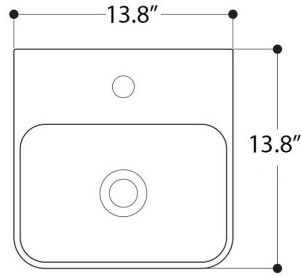

### SKU# | Options:

- Normal 02 - WS10301 | Glossy White

\* WS Bath Collections reserves the right to revise dimensions or information on this sheet without notice

<b>Collection  </b> Normal	<b>Model  </b> Normal 02 - WS10301	<b>Dimensions Metric</b> <i>1 inch = 2.54 cm</i> <i>1 inch = 25.4 mm</i>	 1051 Lea Drive - Collegeville, PA 19426 Tel. 215 513 9400 - Fax 610 831 0215 <a href="http://www.ws bathcollections.com">www.ws bathcollections.com</a> - <a href="mailto:info@ws bathcollections.com">info@ws bathcollections.com</a>
-------------------------------	---------------------------------------	--	---

N.B.: Indicated size could have a variation of about 0,8 % due to the usure of the moulds or the small variations of the raw materials' technical characteristics used in the mixture.

Collection  
Normal

Model |  
Normal 02 - WS10301

Dimensions Metric

1 inch = 2.54 cm  
1 inch = 25.4 mm

**WS**<sup>®</sup>  
BATH  
COLLECTIONS

1051 Lea Drive - Collegeville, PA 19426  
Tel. 215 513 9400 - Fax 610 831 0215  
[www.ws bathcollections.com](http://www.ws bathcollections.com) - [info@ws bathcollections.com](mailto:info@ws bathcollections.com)

### Vessel/ countertop installation

Bolts

Silicone (optional)

Collection  
Normal

Model |  
Normal 02 - WS10301

Dimensions Metric  
*1 inch = 2.54 cm*  
*1 inch = 25.4 mm*

**WS**<sup>®</sup>  
**BATH**  
**COLLECTIONS**