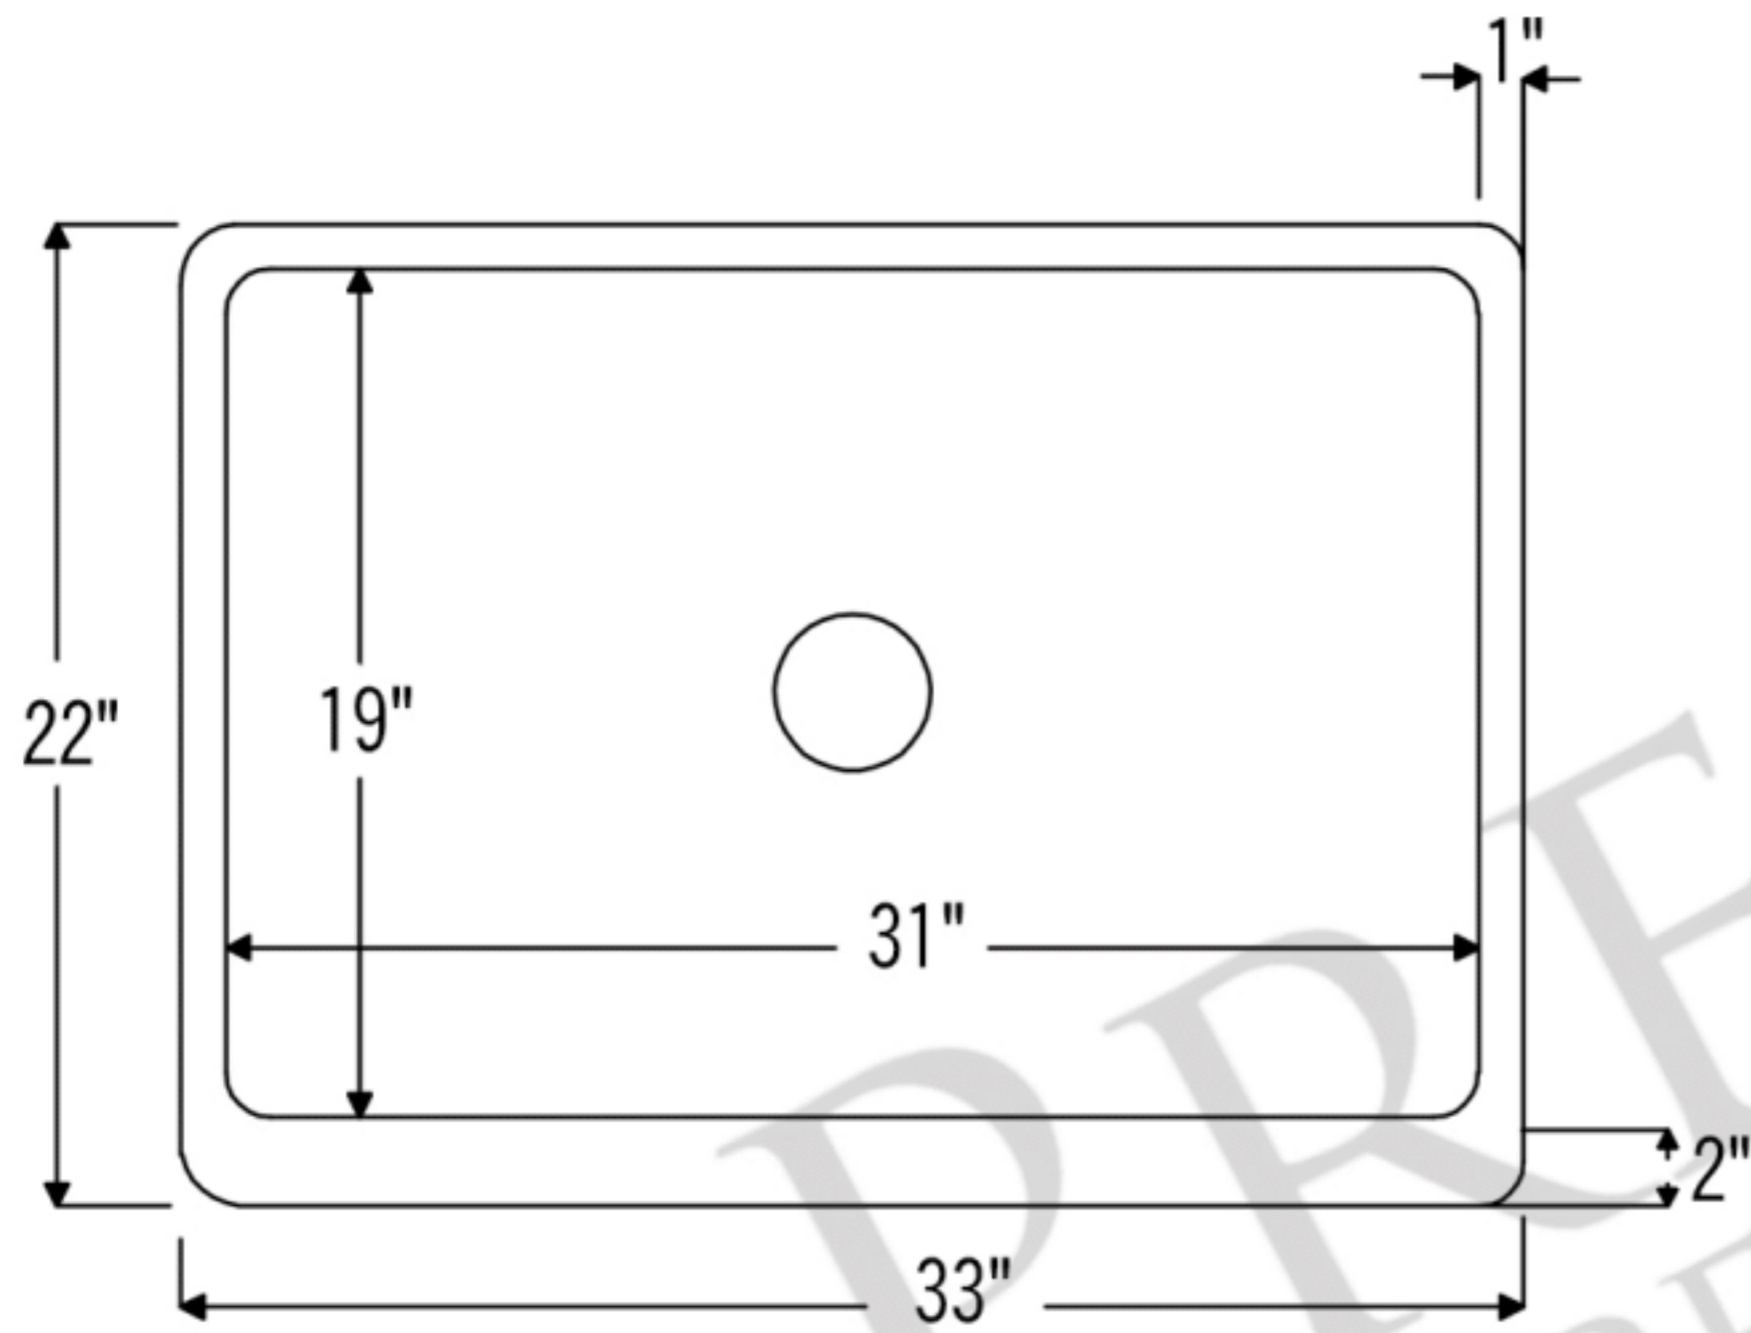

PREMIER
COPPER PRODUCTS

MODEL NUMBER: KASDB33229S-NB

- * Description: 33" Hammered Copper Kitchen Apron Single Basin Sink with Scroll Design & Apron Front Nickel Background
- * Outer Dimension: 33" x 22" x 9"
- * Inner Dimension: 31" x 19" x 9"
- * Rim: Back, Left, Right - 1" / Front - 2"
- * Drain Opening: 3.5"
- * Finish: Oil Rubbed Bronze and Nickel
- * Design: Scroll

CODE/STANDARD COMPLIANCE

* IAPMO/cUPC LISTED

* ORB: Oil Rubbed Bronze

THIS PRODUCT IS HAND CRAFTED, SMALL VARIANCES IN COLOR AND SIZE MAY OCCUR.
DO NOT MAKE ANY INSTALLATION CUTS UNTIL YOU RECEIVE YOUR ITEM(S).