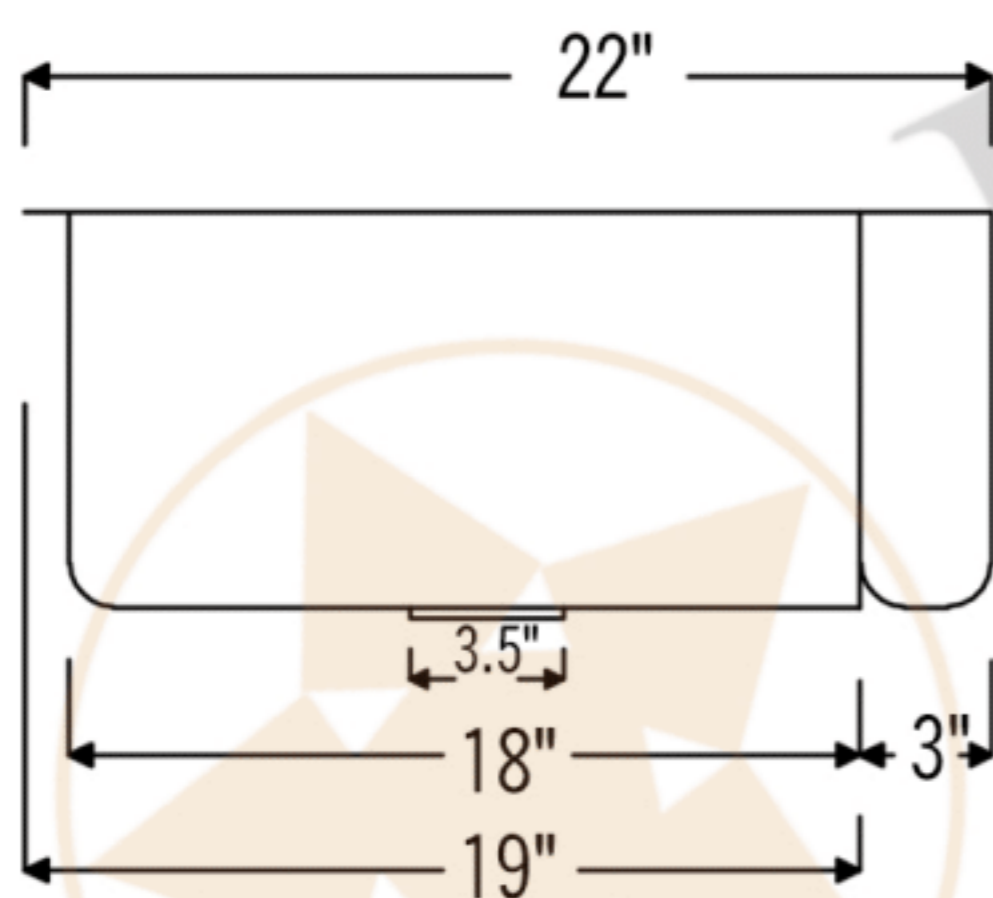

PREMIER
COPPER PRODUCTS

MODEL NUMBER: KASDB33229S-NB

- Description: 33" Hammered Copper Kitchen Apron Single Basin Sink with Scroll Design & Apron Front Nickel Background
- Outer Dimension: 33" x 22" x 9"
- Inner Dimension: 31" x 19" x 9"
- Rim: Back, Left, Right - 1" / Front - 2"
- Drain Opening: 3.5"
- Finish: Oil Rubbed Bronze and Nickel
- Design: Scroll

CODE/STANDARD COMPLIANCE

* IAPMO/cUPC LISTED

* ORB: Oil Rubbed Bronze

THIS PRODUCT IS HAND CRAFTED, SMALL VARIANCES IN COLOR AND SIZE MAY OCCUR.
DO NOT MAKE ANY INSTALLATION CUTS UNTIL YOU RECEIVE YOUR ITEM(S).