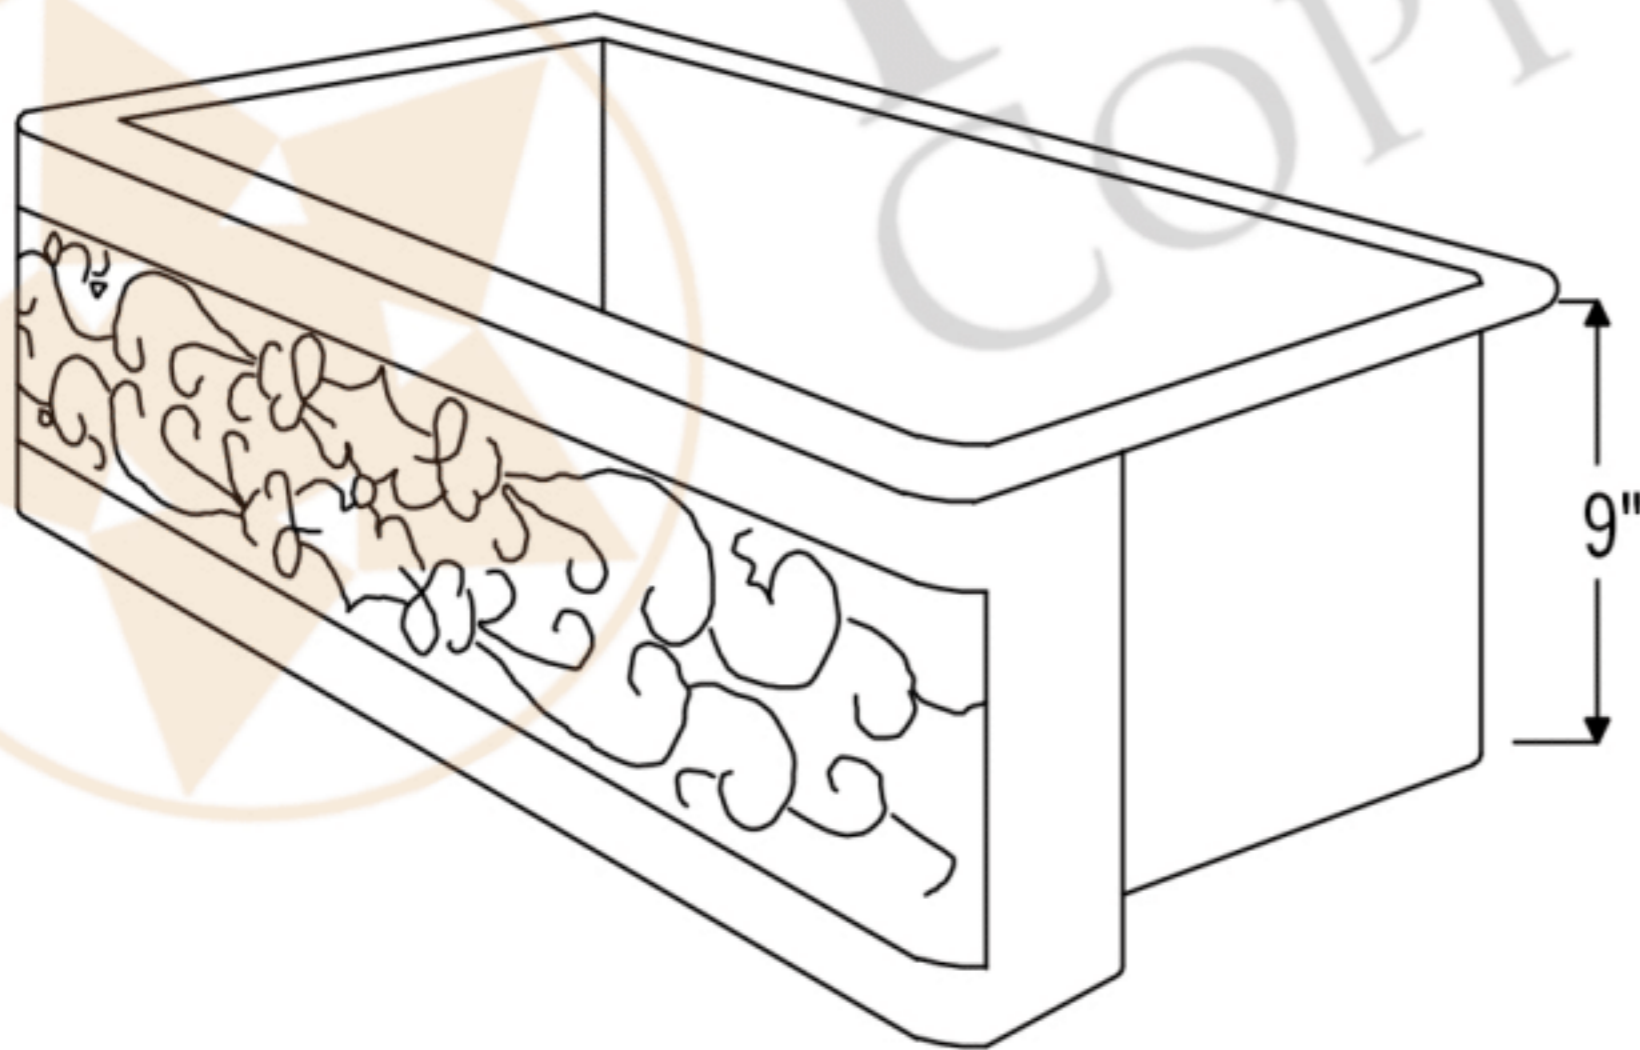

PREMIER
COPPER PRODUCTS

MODEL NUMBER: KASDB33229S-NB

- * Description: 33" Hammered Copper Kitchen Apron Single Basin Sink with Scroll Design & Apron Front Nickel Background
- * Outer Dimension: 33" x 22" x 9"
- * Inner Dimension: 31" x 19" x 9"
- * Rim: Back, Left, Right - 1" / Front - 2"
- * Drain Opening: 3.5"
- * Finish: Oil Rubbed Bronze and Nickel
- * Design: Scroll

CODE/STANDARD COMPLIANCE

* IAPMO/cUPC LISTED

* ORB: Oil Rubbed Bronze

THIS PRODUCT IS HAND CRAFTED, SMALL VARIANCES IN COLOR AND SIZE MAY OCCUR.
DO NOT MAKE ANY INSTALLATION CUTS UNTIL YOU RECEIVE YOUR ITEM(S).