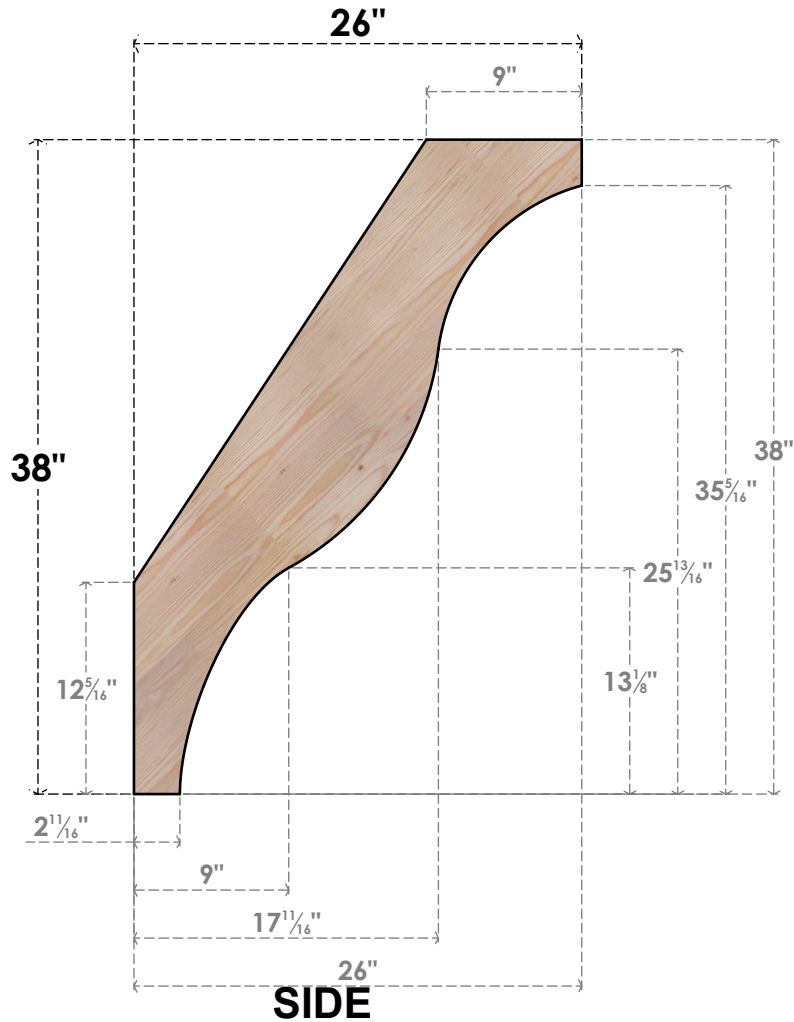

BRC06X26X38FST00SDF

5 1/2"W X 26"D X 38"H FUNSTON SMOOTH BRACE, DOUGLAS FIR

EKENA MILLWORK
 2300 WEST MAIN ST.
 CLARKSVILLE, TX 75426
 TOLL FREE: 866-607-0453
 WWW.EKENAMILLWORK.COM

NOTES

1. INSTALLATION TO BE COMPLETED IN ACCORDANCE WITH MANUFACTURER'S SPECIFICATIONS.
2. DRAWING MAY NOT BE TO SCALE
3. THIS DRAWING IS INTENDED FOR DESIGN AND PLANNING PURPOSES ONLY.
4. ALL INFORMATION CONTAINED HEREIN WAS CURRENT AT THE TIME OF DEVELOPMENT BUT MUST BE REVIEWED AND APPROVED BY THE PRODUCT MANUFACTURER TO BE CONSIDERED ACCURATE.
5. PRODUCTS ARE NOT KILN DRIED. THIS ITEM IS UNIQUE AND WILL CONTAIN THE NATURAL VARIATIONS THAT THE WOOD SPECIES OFFERS. THIS MAY RESULT IN VARIATIONS UP TO 1/4"