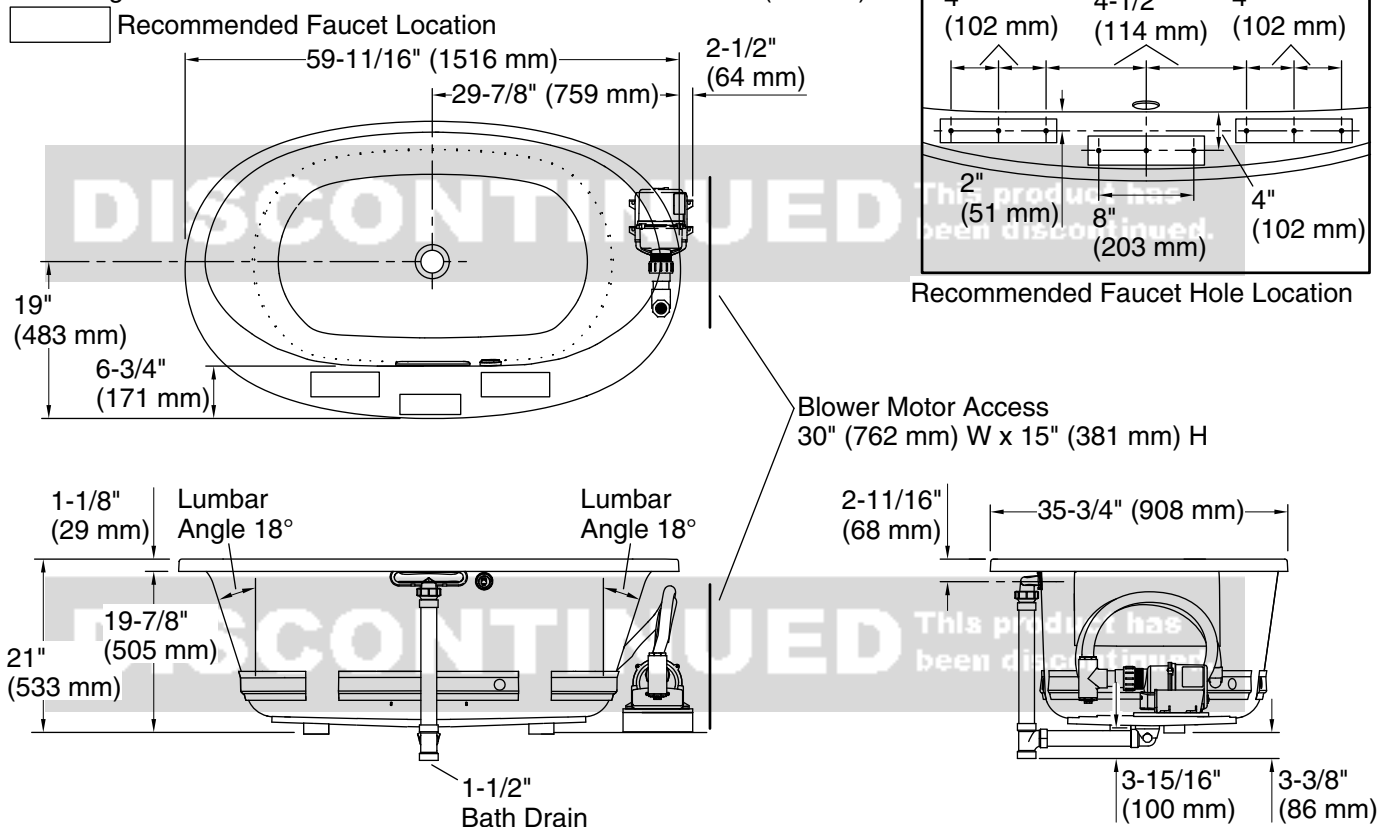

No change in measurements if connected with drain illustrated. (K-7272)

Required Electrical Service

One dedicated circuit required, protected with Class A Ground-Fault Circuit-Interrupter (GFCI). Outside North America, this device may be known as a Residual Current Device (RCD).

Blower, Heated 240 V, 15 A, 50/60 Hz

Surface:

Technical Information

All product dimensions are nominal.

Installation:	Drop-in, Under-mount
Drain location:	Center
Basin area, bottom:	43" x 25-5/8" (1093 mm x 651 mm)
Basin area, top:	55-9/16" x 28-3/8" (1411 mm x 720 mm)
Weight:	116 lbs (52.6 kg)
Minimum floor load:	51 lbs/ft² (249 kg/m²)
Water depth:	16-5/16" (415 mm)
Water capacity:	72.017 gal (272.6 L)
Template:	Drop-in, 1268438-7, required, included
Electrical component rating:	Blower: 240 V, 5 A, 50/60 Hz Heated Surface: 240 V, 0.5 A, 50/60 Hz, 65 W

Notes

Measure your actual product for rough-in details.

Install this product according to the installation instructions.

The hot water supply should be 70% of the capacity of the bath or greater. Installations will vary.

Kit is required for under-mount installations (sold separately).

Do not relocate or alter the PVC tee or coiled flexible tubing connected to the blower. Follow the blower relocation instructions exactly.

The blower base extends beyond the edge of the rim. Modify the framing as needed.

If installing a rim-mount faucet, make sure there is no interference above or below the deck before drilling any holes.