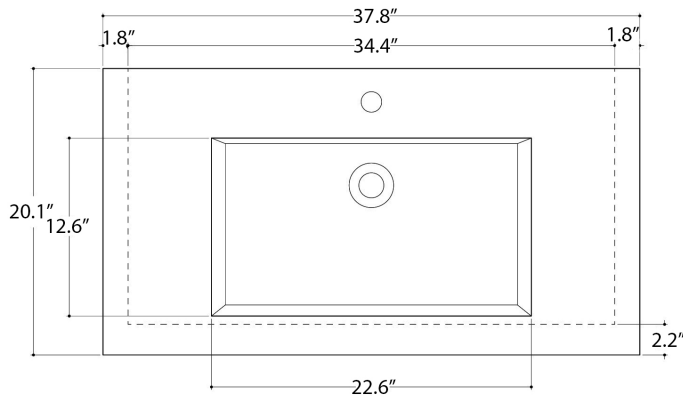

Model |
Drop 96 - WS32901K

Dimensions Metric

1 inch = 2.54 cm

1 inch = 25.4 mm

1051 Lea Drive - Collegeville, PA 19426
Tel. 215 513 9400 - Fax 610 831 0215

www.ws bathcollections.com - info@ws bathcollections.com

N.B.: Indicated size could have a variation of about 0,8 % due to the use of the moulds or the small variations of the raw materials' technical characteristics used in the mixture.

Collection
Drop

Model |
Drop 96 - WS32901K

Dimensions Metric
1 inch = 2.54 cm
1 inch = 25.4 mm

WS[®]
BATH
COLLECTIONS

1051 Lea Drive - Collegeville, PA 19426
Tel. 215 513 9400 - Fax 610 831 0215
www.ws bathcollections.com - info@ws bathcollections.com

Silicone (optional)

Collection
Drop

Model |
Drop 96 - WS32901K

Dimensions Metric
1 inch = 2.54 cm
1 inch = 25.4 mm

1051 Lea Drive - Collegeville, PA 19426
Tel. 215 513 9400 - Fax 610 831 0215
www.ws bathcollections.com - info@ws bathcollections.com