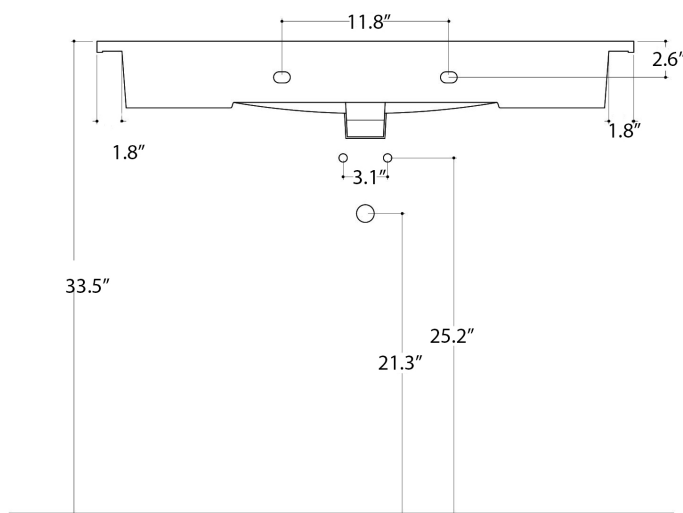

Model |
Drop 96 - WS32901K

Dimensions Metric

1 inch = 2.54 cm

1 inch = 25.4 mm

1051 Lea Drive - Collegeville, PA 19426
Tel. 215 513 9400 - Fax 610 831 0215

www.ws bathcollections.com - info@ws bathcollections.com

N.B.: Indicated size could have a variation of about 0,8 % due to the use of the moulds or the small variations of the raw materials' technical characteristics used in the mixture.

Collection
Drop

Model |
Drop 96 - WS32901K

Dimensions Metric
1 inch = 2.54 cm
1 inch = 25.4 mm

WS[®]
BATH
COLLECTIONS

1051 Lea Drive - Collegeville, PA 19426
Tel. 215 513 9400 - Fax 610 831 0215
www.ws bathcollections.com - info@ws bathcollections.com

Silicone (optional)

Collection
Drop

Model |
Drop 96 - WS32901K

Dimensions Metric
1 inch = 2.54 cm
1 inch = 25.4 mm

1051 Lea Drive - Collegeville, PA 19426
Tel. 215 513 9400 - Fax 610 831 0215
www.ws bathcollections.com - info@ws bathcollections.com