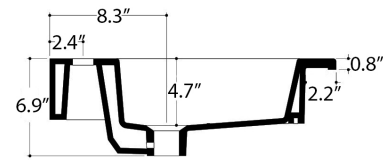

Model |
Drop 96 - WS32901K

Dimensions Metric

1 inch = 2.54 cm

1 inch = 25.4 mm

1051 Lea Drive - Collegeville, PA 19426
Tel. 215 513 9400 - Fax 610 831 0215

www.ws bathcollections.com - info@ws bathcollections.com

N.B.: Indicated size could have a variation of about 0,8 % due to the use of the moulds or the small variations of the raw materials' technical characteristics used in the mixture.

Collection
Drop

Model |
Drop 96 - WS32901K

Dimensions Metric
1 inch = 2.54 cm
1 inch = 25.4 mm

WS[®]
BATH
COLLECTIONS

1051 Lea Drive - Collegeville, PA 19426
Tel. 215 513 9400 - Fax 610 831 0215
www.ws bathcollections.com - info@ws bathcollections.com

Silicone (optional)

Collection
Drop

Model |
Drop 96 - WS32901K

Dimensions Metric
1 inch = 2.54 cm
1 inch = 25.4 mm

1051 Lea Drive - Collegeville, PA 19426
Tel. 215 513 9400 - Fax 610 831 0215
www.ws bathcollections.com - info@ws bathcollections.com