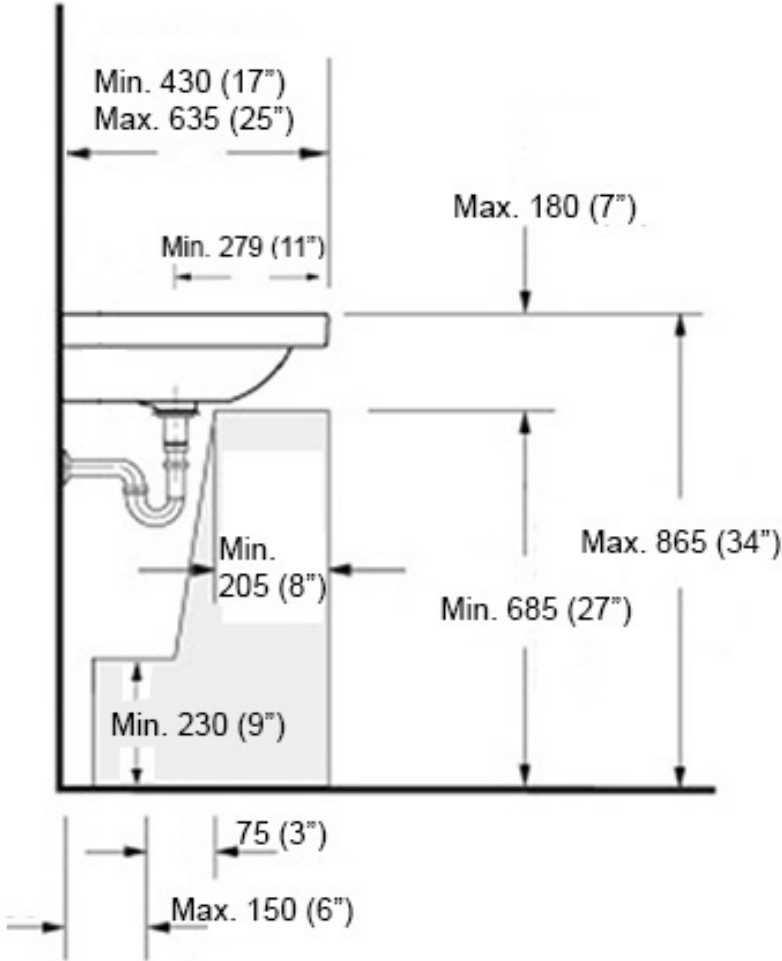

Model |
Drop 96 - WS32901K

Dimensions Metric

1 inch = 2.54 cm

1 inch = 25.4 mm

1051 Lea Drive - Collegeville, PA 19426
Tel. 215 513 9400 - Fax 610 831 0215

www.ws bathcollections.com - info@ws bathcollections.com

Dimensions Metric
1 inch = 2.54 cm
1 inch = 25.4 mm

WS[®]
BATH
COLLECTIONS

1051 Lea Drive - Collegeville, PA 19426
Tel. 215 513 9400 - Fax 610 831 0215
www.ws bathcollections.com - info@ws bathcollections.com

Silicone (optional)

Collection
Drop

Model |
Drop 96 - WS32901K

Dimensions Metric
1 inch = 2.54 cm
1 inch = 25.4 mm

1051 Lea Drive - Collegeville, PA 19426
Tel. 215 513 9400 - Fax 610 831 0215
www.ws bathcollections.com - info@ws bathcollections.com

Recommended ADA Installation

Note: ADA Compliant when installed in accordance with ADA guidelines

<p>Collection Drop</p>	<p>Model Drop 96 - WS32901K</p>	<p>Dimensions Metric 1 inch = 2.54 cm 1 inch = 25.4 mm</p>	 <p>1051 Lea Drive - Collegeville, PA 19426 Tel. 215 513 9400 - Fax 610 831 0215 www.ws bathcollections.com - info@ws bathcollections.com</p>
-----------------------------------	--	--	---