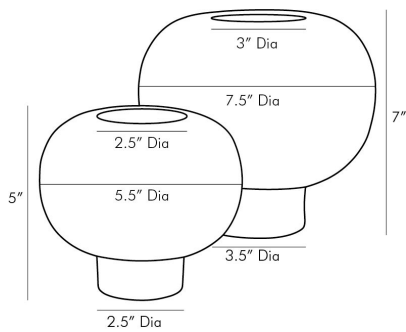

ARTERIORES

TUTTLE VASES, SET OF 2

1040

H: 5-7IN, Dia: 5.5-7.5 IN

Peacock and Bronze Reactive

Contract Suitable As Is

At first glance these vases may look ordinary, though they are anything but. A peacock and bronze reactive glaze breaks over the porcelain ceramic to create a devastatingly beautiful aesthetic. These short and stout vases rest atop a circular platform and are watertight, making them a desirable way to showcase a few bonny blooms. finish will vary.

APPEARANCE

Material	Porcelain
Finish	Peacock and Bronze Reactive
Finish Will Vary	true
Top Coat/Sealant	false

SHIPPING

Product Weight	3.5 LBS
Gross Weight 1	3.55 LBS
Shipping Box 1	H: 8 IN, L: 14 IN, W: 9 IN