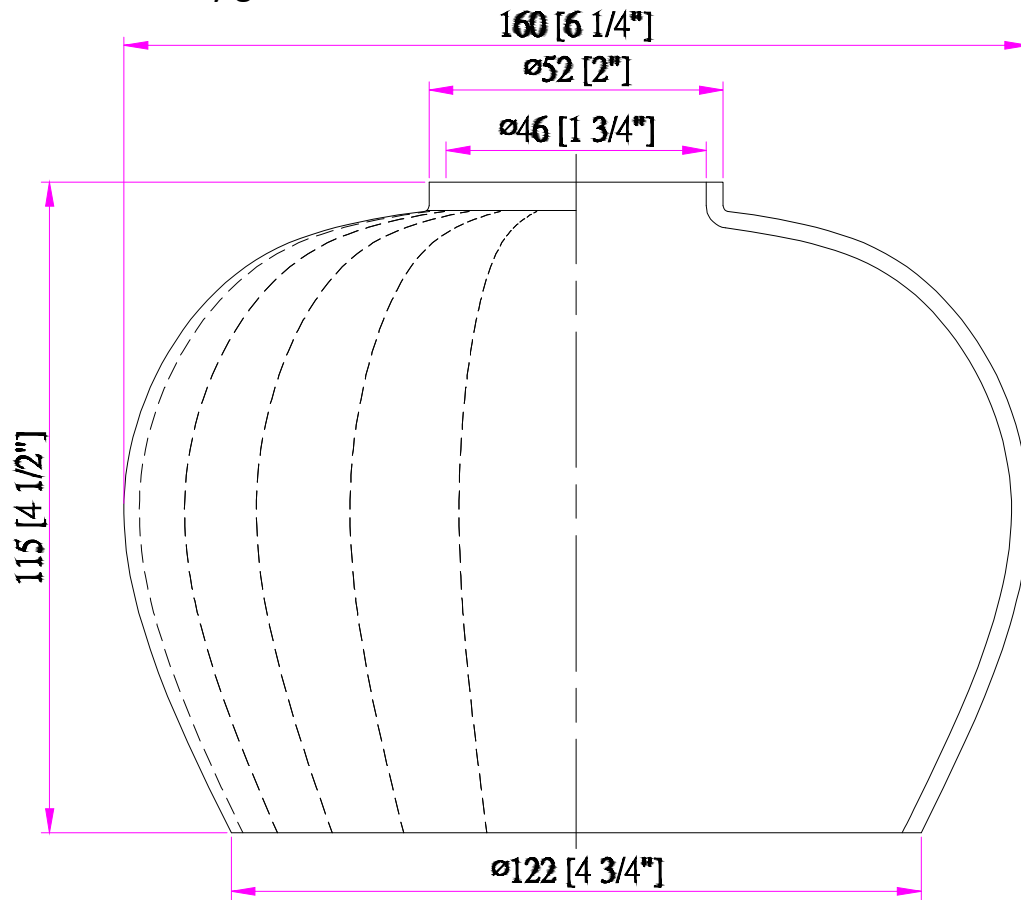

ITEM#: White glass
Clear glass
Smoke glass
Mercury glass

22瓣