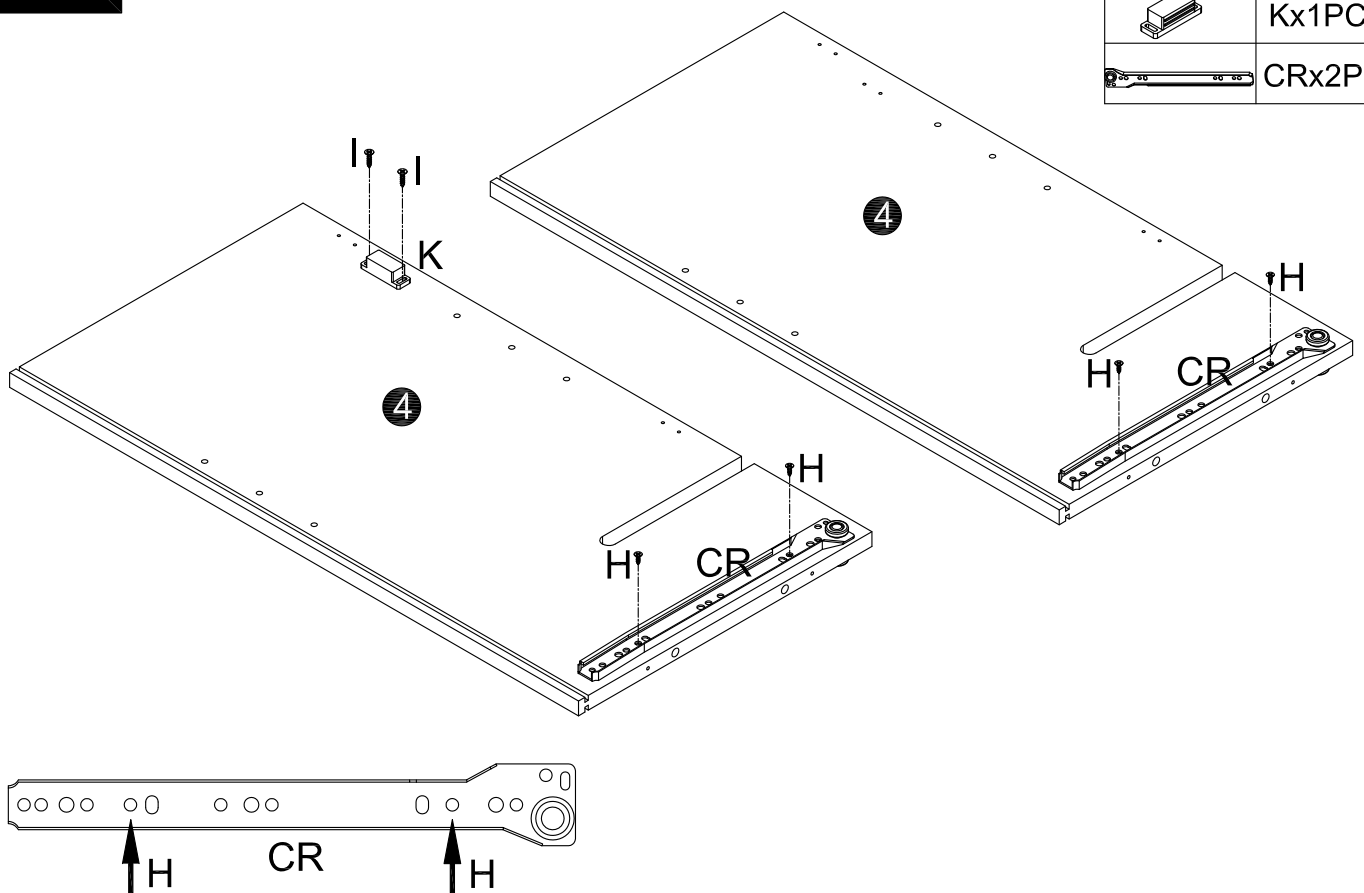

SKU: WF289495

PARTS LIST

NO	DESCRIPTION	SKETCH	QTY	NO	DESCRIPTION	SKETCH	QTY
①	Top panel		1pc	⑫	Middle door		1pc
②	Left side frame		1pc	⑬	Right Door		1pc
③	Right side frame		1pc	⑭	Left and Right shelf		2pcs
④	Center divided panel		2pcs	⑮	Middle shelf		1pc
⑥	Fixed shelf		1pc	⑯	Drawer front panel		3pcs
⑦	Front cross rail		1pc	⑰	Drawer left side panel		3pcs
⑧	Back cross rail		1pc	⑱	Drawer right side panel		3pcs
⑨	Middle cross rail		2pcs	⑲	Drawer back panel		3pcs
⑩	Back panel		3pcs	⑳	Drawer bottom panel		3pcs
⑪	Left door		1pc	㉑	Leg		2pcs

HARDWARE LIST

<p>A x 28</p>  <p>Ø6x28mm</p>	<p>B x 28</p>  <p>Ø15x9.5mm</p>	<p>C x 4</p>  <p>Ø6x60mm</p>	<p>D x 4</p>  <p>Ø10x13mm</p>	<p>E x 6</p>  <p>Ø4x40mm</p>	<p>F x 12</p>  <p>Ø4x30mm</p>	<p>G x 12</p> 
<p>H x 51</p>  <p>Ø3x12mm</p>	<p>I x 18</p>  <p>Ø3x14mm</p>	<p>J x 12</p> 	<p>K x 3</p> 	<p>L x 3</p> 	<p>M x 6</p> 	<p>N x 6</p> 
<p>O x 6</p>  <p>Ø4x20mm</p>	<p>P x 20</p>  <p>Ø8x30mm</p>	<p>Q x 1</p> 	<p>CL x 3</p> 	<p>CR x 3</p> 	<p>DL x 3</p> 	<p>DR x 3</p> 

1

	Ax4PCS
	Hx4PCS
	CLx1PC
	CRx1PC

2

	Hx4PCS
	Ix2PCS
	Kx1PCS
	CRx2PCS

3

X2

	Hx4PCS
	Ix4PCS
	Kx2PCS
	CLx2PCS

4