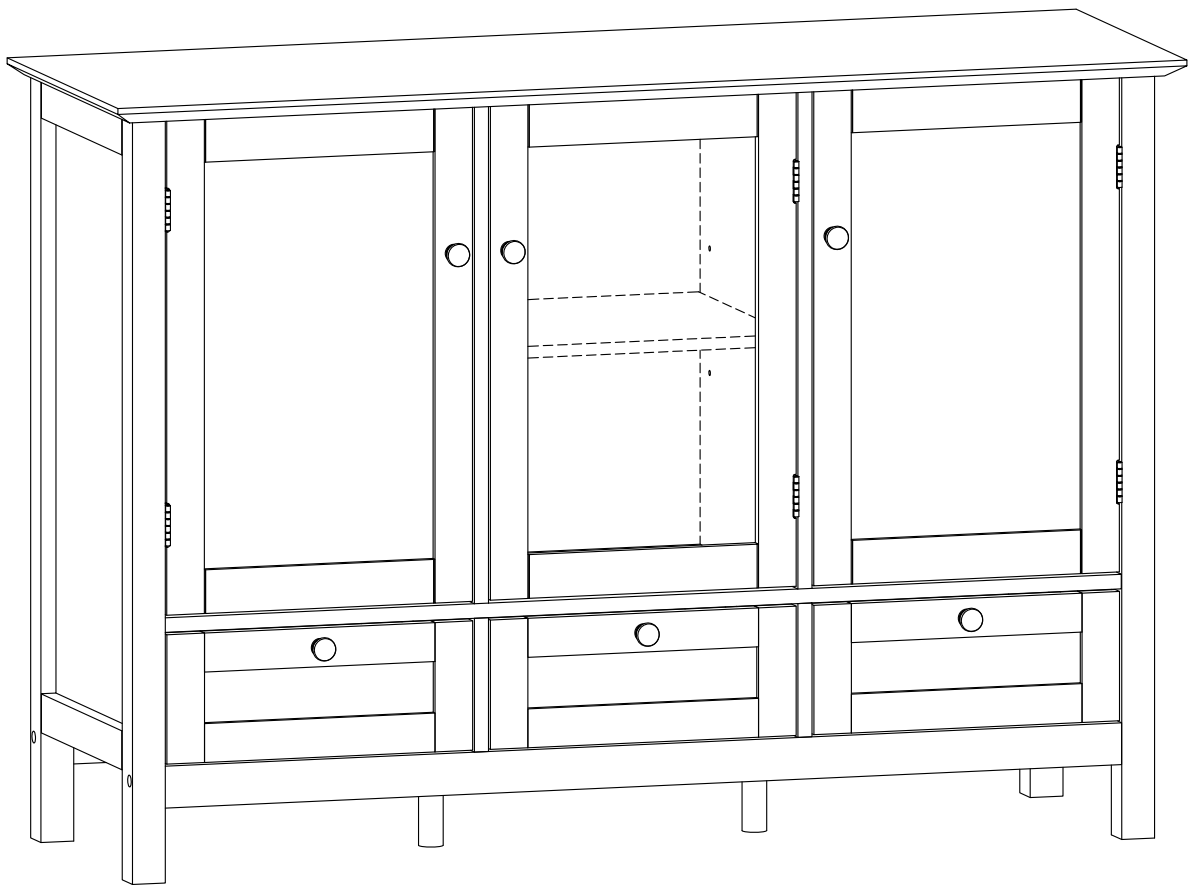

SKU: WF289495

PARTS LIST

NO	DESCRIPTION	SKETCH	QTY	NO	DESCRIPTION	SKETCH	QTY
①	Top panel		1pc	⑫	Middle door		1pc
②	Left side frame		1pc	⑬	Right Door		1pc
③	Right side frame		1pc	⑭	Left and Right shelf		2pcs
④	Center divided panel		2pcs	⑮	Middle shelf		1pc
⑥	Fixed shelf		1pc	⑯	Drawer front panel		3pcs
⑦	Front cross rail		1pc	⑰	Drawer left side panel		3pcs
⑧	Back cross rail		1pc	⑱	Drawer right side panel		3pcs
⑨	Middle cross rail		2pcs	⑲	Drawer back panel		3pcs
⑩	Back panel		3pcs	⑳	Drawer bottom panel		3pcs
⑪	Left door		1pc	㉑	Leg		2pcs