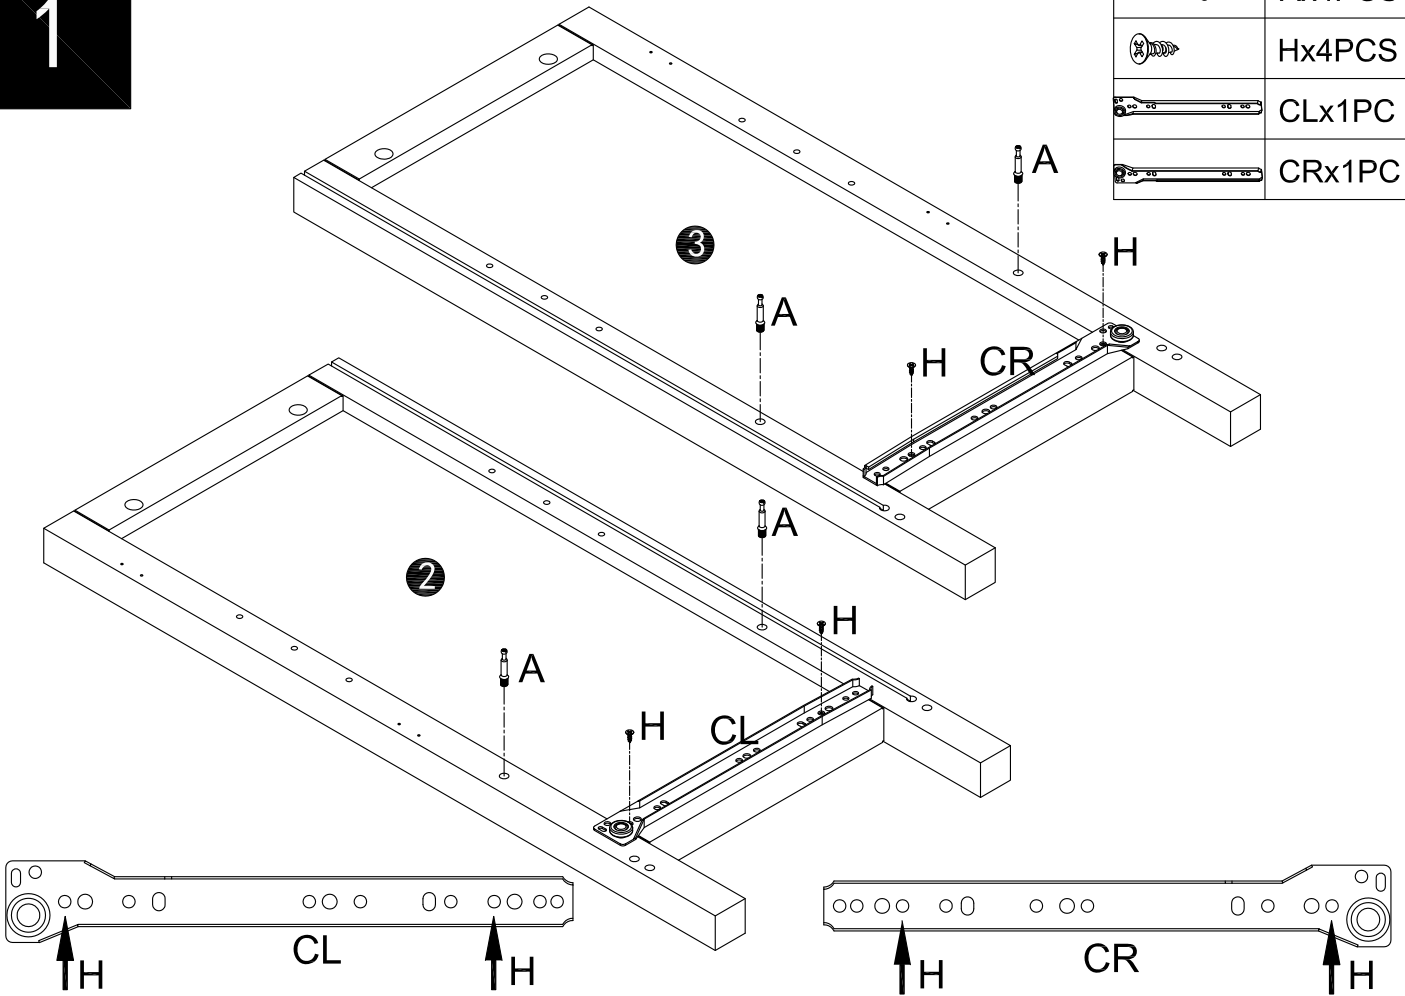

SKU: WF289495

PARTS LIST

NO	DESCRIPTION	SKETCH	QTY	NO	DESCRIPTION	SKETCH	QTY
①	Top panel		1pc	⑫	Middle door		1pc
②	Left side frame		1pc	⑬	Right Door		1pc
③	Right side frame		1pc	⑭	Left and Right shelf		2pcs
④	Center divided panel		2pcs	⑮	Middle shelf		1pc
⑥	Fixed shelf		1pc	⑯	Drawer front panel		3pcs
⑦	Front cross rail		1pc	⑰	Drawer left side panel		3pcs
⑧	Back cross rail		1pc	⑱	Drawer right side panel		3pcs
⑨	Middle cross rail		2pcs	⑲	Drawer back panel		3pcs
⑩	Back panel		3pcs	⑳	Drawer bottom panel		3pcs
⑪	Left door		1pc	㉑	Leg		2pcs

HARDWARE LIST

<p>A x 28</p>  <p>Ø6x28mm</p>	<p>B x 28</p>  <p>Ø15x9.5mm</p>	<p>C x 4</p>  <p>Ø6x60mm</p>	<p>D x 4</p>  <p>Ø10x13mm</p>	<p>E x 6</p>  <p>Ø4x40mm</p>	<p>F x 12</p>  <p>Ø4x30mm</p>	<p>G x 12</p> 
<p>H x 51</p>  <p>Ø3x12mm</p>	<p>I x 18</p>  <p>Ø3x14mm</p>	<p>J x 12</p> 	<p>K x 3</p> 	<p>L x 3</p> 	<p>M x 6</p> 	<p>N x 6</p> 
<p>O x 6</p>  <p>Ø4x20mm</p>	<p>P x 20</p>  <p>Ø8x30mm</p>	<p>Q x 1</p> 	<p>CL x 3</p> 	<p>CR x 3</p> 	<p>DL x 3</p> 	<p>DR x 3</p> 

1

	Ax4PCS
	Hx4PCS
	CLx1PC
	CRx1PC

2

	Hx4PCS
	Ix2PCS
	Kx1PCS
	CRx2PCS

3

X2

	Hx4PCS
	Ix4PCS
	Kx2PCS
	CLx2PCS

4