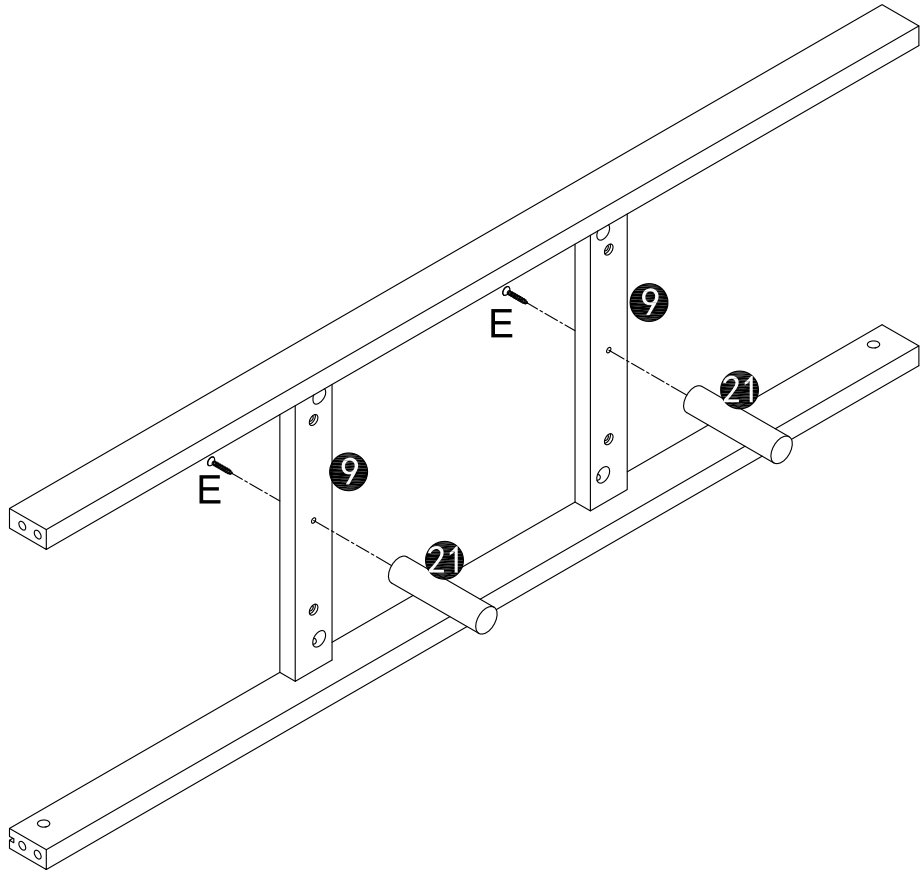

SKU: WF289495

PARTS LIST

NO	DESCRIPTION	SKETCH	QTY	NO	DESCRIPTION	SKETCH	QTY
①	Top panel		1pc	⑫	Middle door		1pc
②	Left side frame		1pc	⑬	Right Door		1pc
③	Right side frame		1pc	⑭	Left and Right shelf		2pcs
④	Center divided panel		2pcs	⑮	Middle shelf		1pc
⑥	Fixed shelf		1pc	⑯	Drawer front panel		3pcs
⑦	Front cross rail		1pc	⑰	Drawer left side panel		3pcs
⑧	Back cross rail		1pc	⑱	Drawer right side panel		3pcs
⑨	Middle cross rail		2pcs	⑲	Drawer back panel		3pcs
⑩	Back panel		3pcs	⑳	Drawer bottom panel		3pcs
⑪	Left door		1pc	㉑	Leg		2pcs

5

Ax4PCS

6

Bx4PCS

Px4PCS

7

 Ex2PCS

8

 Ex4PCS
 Px4PCS

9

	Bx2PCS
	Cx2PCS
	Dx2PCS
	Px2PCS
	Qx1PC

10

	Bx2PCS
	Cx2PCS
	Dx2PCS
	Px2PCS
	Qx1PC

11

12

Ax8PCS