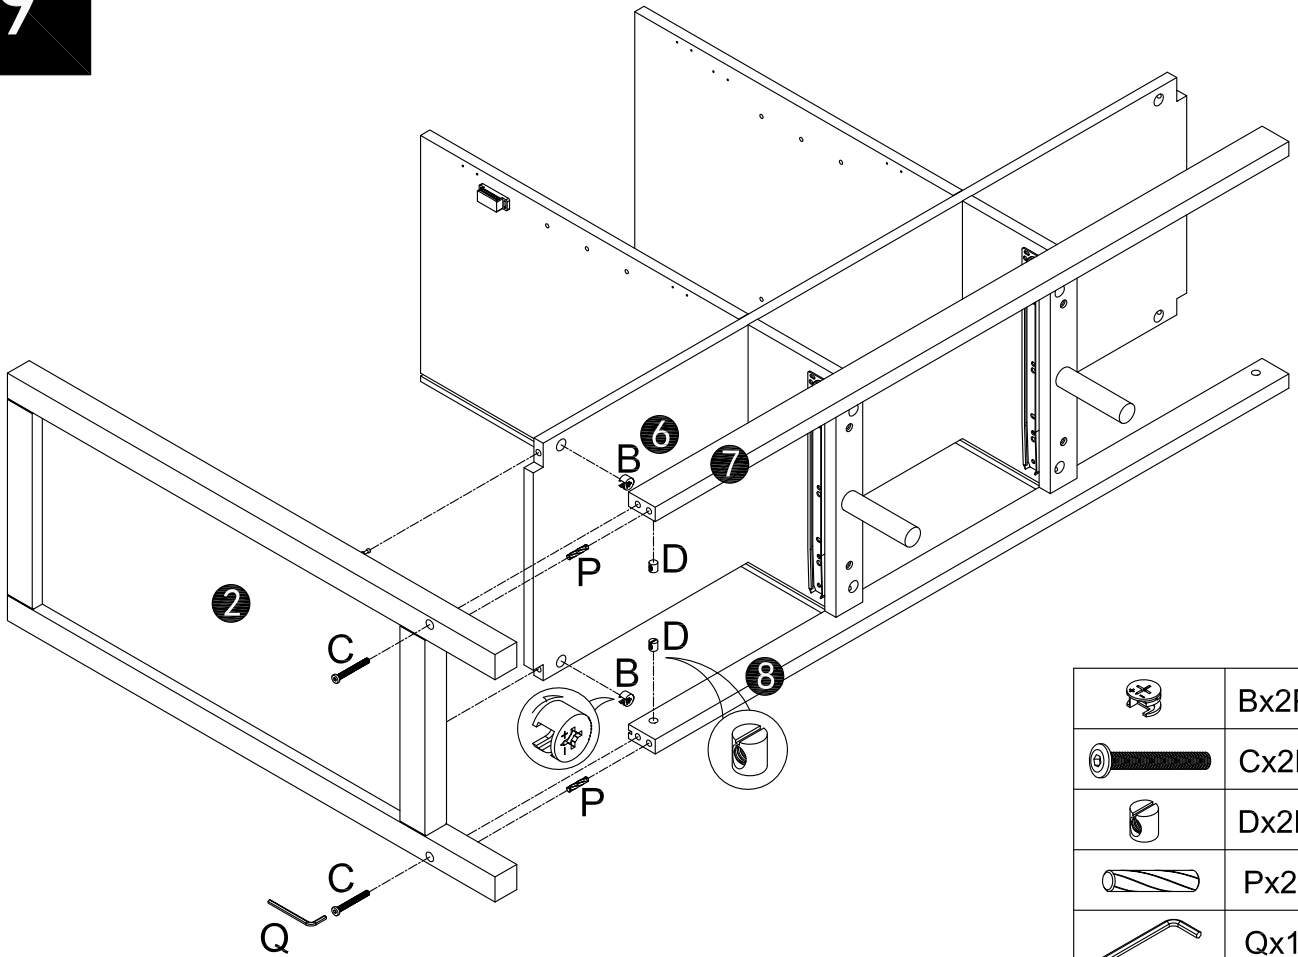

9

	Bx2PCS
	Cx2PCS
	Dx2PCS
	Px2PCS
	Qx1PC

10