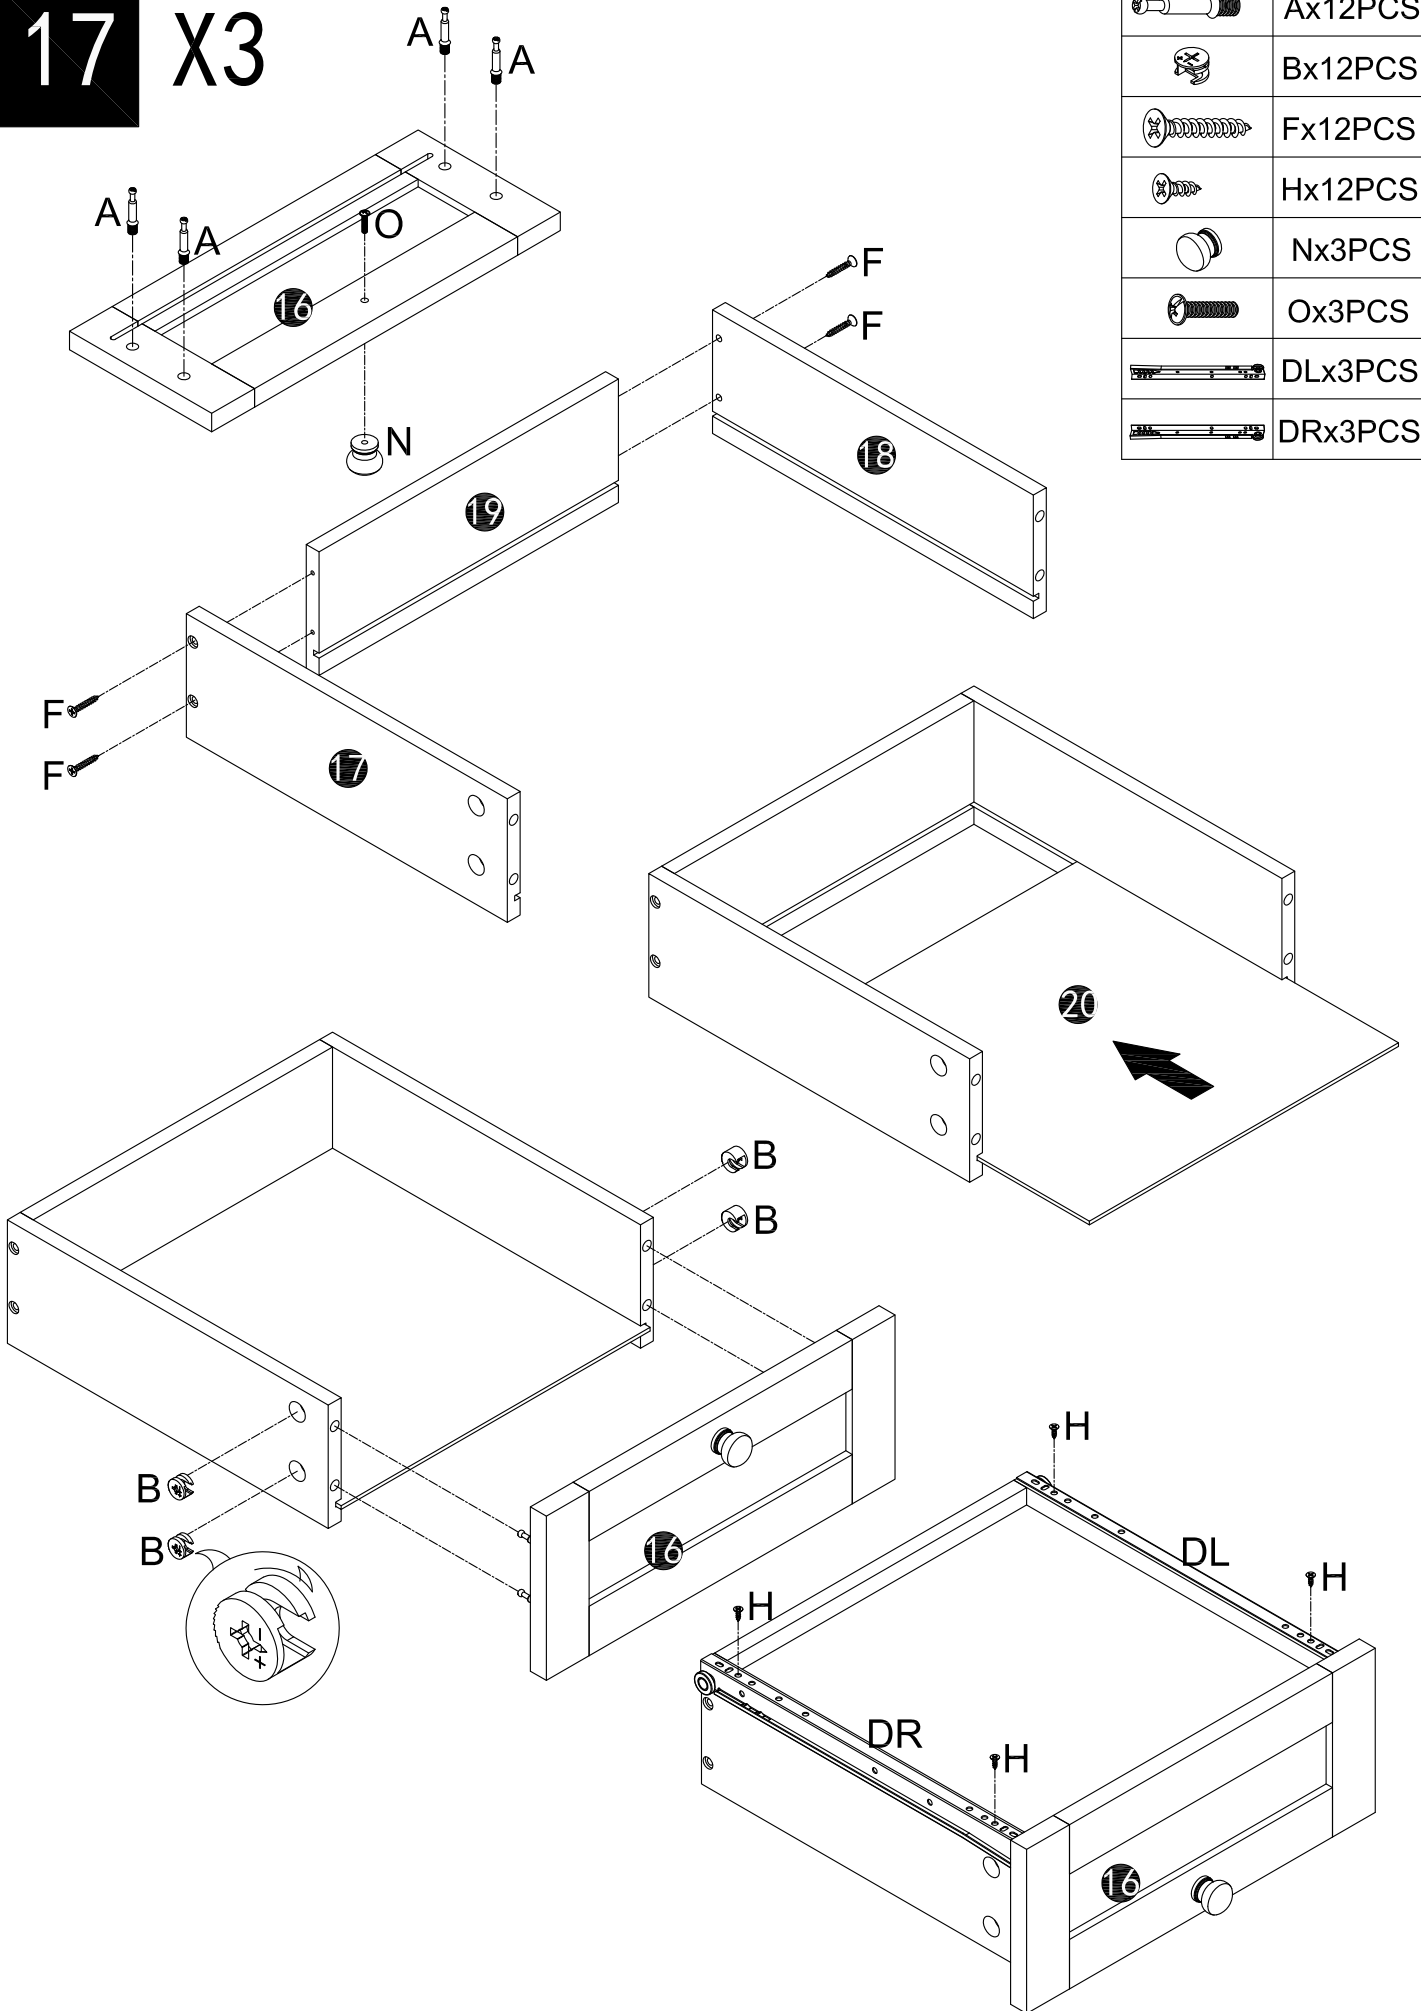

SKU: WF289495

PARTS LIST

NO	DESCRIPTION	SKETCH	QTY	NO	DESCRIPTION	SKETCH	QTY
①	Top panel		1pc	⑫	Middle door		1pc
②	Left side frame		1pc	⑬	Right Door		1pc
③	Right side frame		1pc	⑭	Left and Right shelf		2pcs
④	Center divided panel		2pcs	⑮	Middle shelf		1pc
⑥	Fixed shelf		1pc	⑯	Drawer front panel		3pcs
⑦	Front cross rail		1pc	⑰	Drawer left side panel		3pcs
⑧	Back cross rail		1pc	⑱	Drawer right side panel		3pcs
⑨	Middle cross rail		2pcs	⑲	Drawer back panel		3pcs
⑩	Back panel		3pcs	⑳	Drawer bottom panel		3pcs
⑪	Left door		1pc	㉑	Leg		2pcs

 Ex4PCS
 Px4PCS

9

	Bx2PCS
	Cx2PCS
	Dx2PCS
	Px2PCS
	Qx1PC

10

	Bx2PCS
	Cx2PCS
	Dx2PCS
	Px2PCS
	Qx1PC

11

12

Ax8PCS

13

	Bx8PCS
	Px8PCS

14

	Hx15PCS
	Lx3PCS
	Mx6PCS
	Nx3PCS
	Ox3PCS

15

Hx12PCS

16

Gx12PCS

17 X3

18

19

Ix12PCS

Jx12PCS