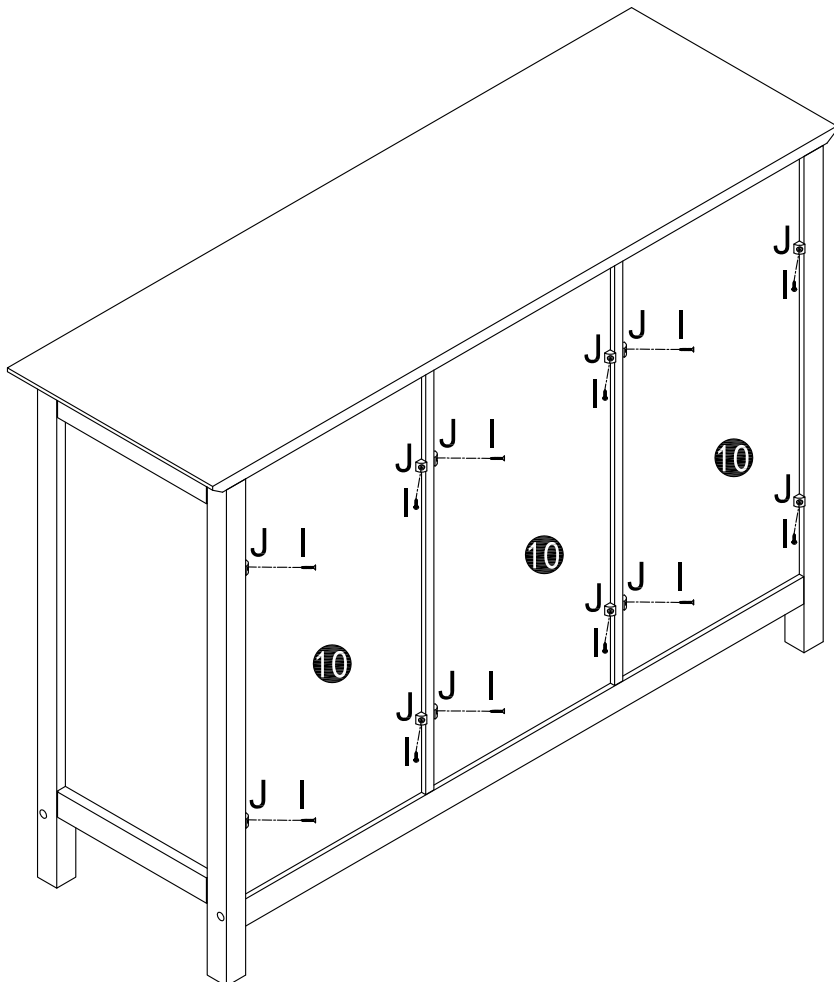

SKU: WF289495

PARTS LIST

NO	DESCRIPTION	SKETCH	QTY	NO	DESCRIPTION	SKETCH	QTY
①	Top panel		1pc	⑫	Middle door		1pc
②	Left side frame		1pc	⑬	Right Door		1pc
③	Right side frame		1pc	⑭	Left and Right shelf		2pcs
④	Center divided panel		2pcs	⑮	Middle shelf		1pc
⑥	Fixed shelf		1pc	⑯	Drawer front panel		3pcs
⑦	Front cross rail		1pc	⑰	Drawer left side panel		3pcs
⑧	Back cross rail		1pc	⑱	Drawer right side panel		3pcs
⑨	Middle cross rail		2pcs	⑲	Drawer back panel		3pcs
⑩	Back panel		3pcs	⑳	Drawer bottom panel		3pcs
⑪	Left door		1pc	㉑	Leg		2pcs

13

	Bx8PCS
	Px8PCS

14

	Hx15PCS
	Lx3PCS
	Mx6PCS
	Nx3PCS
	Ox3PCS

15

Hx12PCS

16

Gx12PCS

17 X3

18

19

Ix12PCS

Jx12PCS