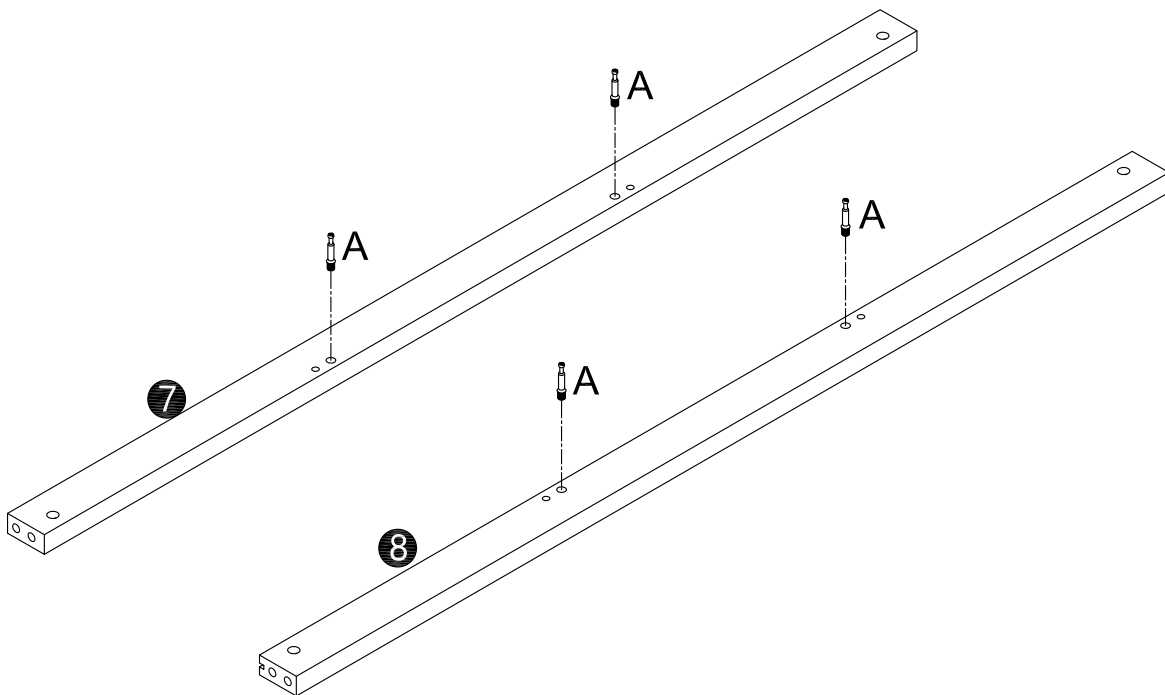

5

Ax4PCS

6

Bx4PCS

Px4PCS