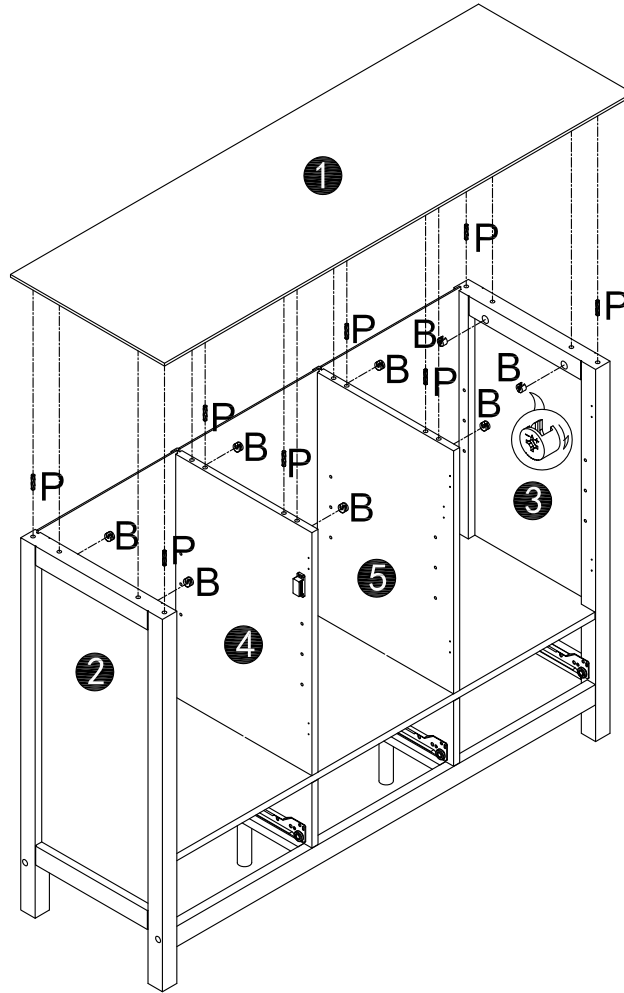

SKU: WF289495

PARTS LIST

NO	DESCRIPTION	SKETCH	QTY	NO	DESCRIPTION	SKETCH	QTY
①	Top panel		1pc	⑫	Middle door		1pc
②	Left side frame		1pc	⑬	Right Door		1pc
③	Right side frame		1pc	⑭	Left and Right shelf		2pcs
④	Center divided panel		2pcs	⑮	Middle shelf		1pc
⑥	Fixed shelf		1pc	⑯	Drawer front panel		3pcs
⑦	Front cross rail		1pc	⑰	Drawer left side panel		3pcs
⑧	Back cross rail		1pc	⑱	Drawer right side panel		3pcs
⑨	Middle cross rail		2pcs	⑲	Drawer back panel		3pcs
⑩	Back panel		3pcs	⑳	Drawer bottom panel		3pcs
⑪	Left door		1pc	㉑	Leg		2pcs

 Ex4PCS
 Px4PCS

9

	Bx2PCS
	Cx2PCS
	Dx2PCS
	Px2PCS
	Qx1PC

10

	Bx2PCS
	Cx2PCS
	Dx2PCS
	Px2PCS
	Qx1PC

11

12

Ax8PCS

13

	Bx8PCS
	Px8PCS

14

	Hx15PCS
	Lx3PCS
	Mx6PCS
	Nx3PCS
	Ox3PCS

15

Hx12PCS

16

Gx12PCS