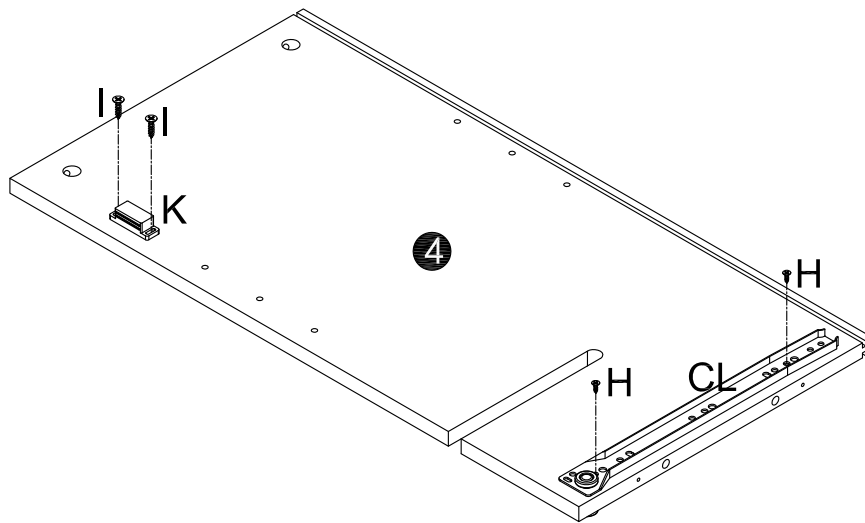

SKU: WF289495

PARTS LIST

NO	DESCRIPTION	SKETCH	QTY	NO	DESCRIPTION	SKETCH	QTY
①	Top panel		1pc	⑫	Middle door		1pc
②	Left side frame		1pc	⑬	Right Door		1pc
③	Right side frame		1pc	⑭	Left and Right shelf		2pcs
④	Center divided panel		2pcs	⑮	Middle shelf		1pc
⑥	Fixed shelf		1pc	⑯	Drawer front panel		3pcs
⑦	Front cross rail		1pc	⑰	Drawer left side panel		3pcs
⑧	Back cross rail		1pc	⑱	Drawer right side panel		3pcs
⑨	Middle cross rail		2pcs	⑲	Drawer back panel		3pcs
⑩	Back panel		3pcs	⑳	Drawer bottom panel		3pcs
⑪	Left door		1pc	㉑	Leg		2pcs

HARDWARE LIST

<p>A x 28</p>  <p>Ø6x28mm</p>	<p>B x 28</p>  <p>Ø15x9.5mm</p>	<p>C x 4</p>  <p>Ø6x60mm</p>	<p>D x 4</p>  <p>Ø10x13mm</p>	<p>E x 6</p>  <p>Ø4x40mm</p>	<p>F x 12</p>  <p>Ø4x30mm</p>	<p>G x 12</p> 
<p>H x 51</p>  <p>Ø3x12mm</p>	<p>I x 18</p>  <p>Ø3x14mm</p>	<p>J x 12</p> 	<p>K x 3</p> 	<p>L x 3</p> 	<p>M x 6</p> 	<p>N x 6</p> 
<p>O x 6</p>  <p>Ø4x20mm</p>	<p>P x 20</p>  <p>Ø8x30mm</p>	<p>Q x 1</p> 	<p>CL x 3</p> 	<p>CR x 3</p> 	<p>DL x 3</p> 	<p>DR x 3</p> 

1

	Ax4PCS
	Hx4PCS
	CLx1PC
	CRx1PC

2

	Hx4PCS
	Ix2PCS
	Kx1PCS
	CRx2PCS

3

X2

	Hx4PCS
	Ix4PCS
	Kx2PCS
	CLx2PCS

4