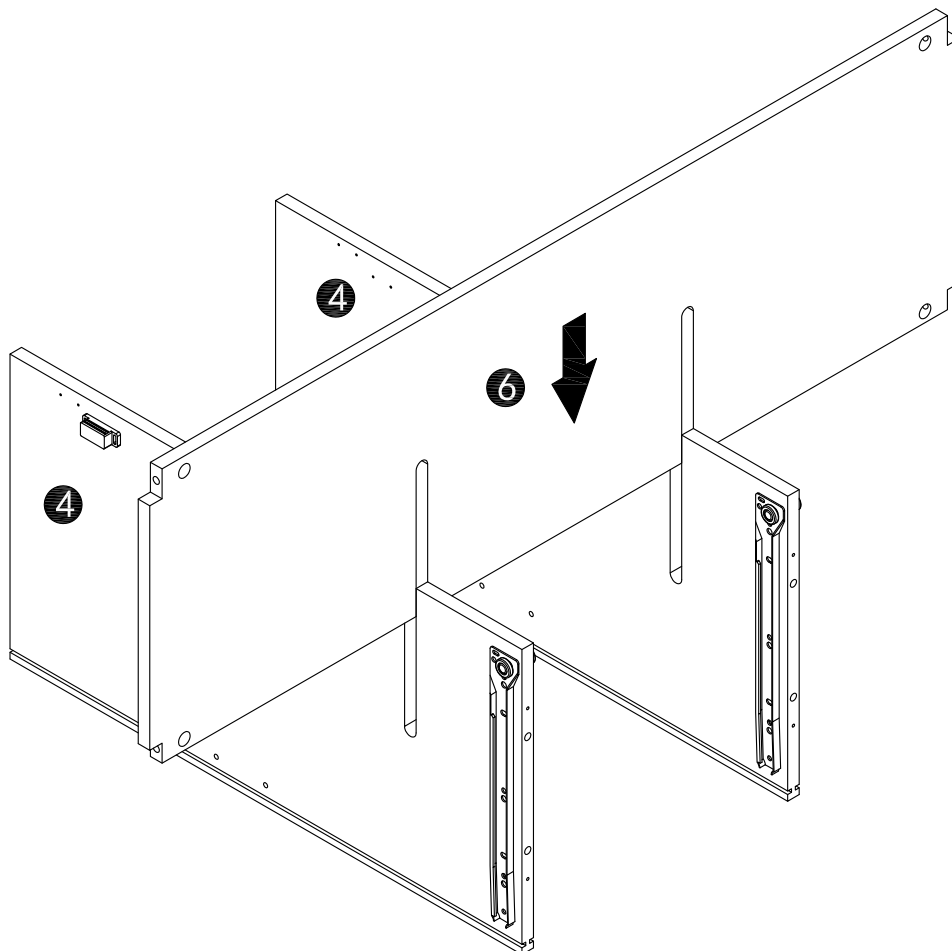

SKU: WF289495

PARTS LIST

NO	DESCRIPTION	SKETCH	QTY	NO	DESCRIPTION	SKETCH	QTY
①	Top panel		1pc	⑫	Middle door		1pc
②	Left side frame		1pc	⑬	Right Door		1pc
③	Right side frame		1pc	⑭	Left and Right shelf		2pcs
④	Center divided panel		2pcs	⑮	Middle shelf		1pc
⑥	Fixed shelf		1pc	⑯	Drawer front panel		3pcs
⑦	Front cross rail		1pc	⑰	Drawer left side panel		3pcs
⑧	Back cross rail		1pc	⑱	Drawer right side panel		3pcs
⑨	Middle cross rail		2pcs	⑲	Drawer back panel		3pcs
⑩	Back panel		3pcs	⑳	Drawer bottom panel		3pcs
⑪	Left door		1pc	㉑	Leg		2pcs

1

	Ax4PCS
	Hx4PCS
	CLx1PC
	CRx1PC

2

	Hx4PCS
	Ix2PCS
	Kx1PCS
	CRx2PCS

3

X2

	Hx4PCS
	Ix4PCS
	Kx2PCS
	CLx2PCS

4