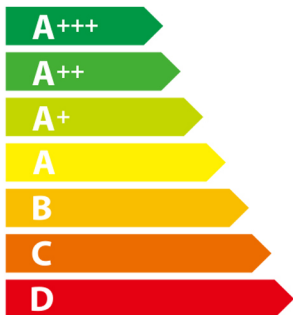

ENERGY

 Russell Hobbs

RHGCH902B-M

C

92
kWh/annum

ABC**D**EF

ABCDEFG

ABC**C**DEFG