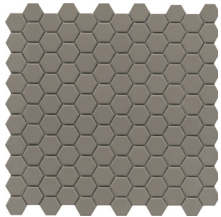

The clean, natural design aesthetic of Source™ is amplified through its neutral color palette. The contemporary shapes and smooth, matte finish make Source the tile of choice.

# SOURCE™

*Unglazed Through Body Colored  
Porcelain*

FLOOR / WALL  RESIDENTIAL  COMMERCIAL  INDOOR  OUTDOOR  POOL 

1" Hex on 11"x11"

Pure White

Fawn

Gray

Taupe

Salt & Pepper

White

3" Hex on 9"x10"

Fawn

2"x2" on 12"x12"

Cider

1" Hex on 11"x11"

Black

Dark Blend

Light Blend

3" Hex on 9"x10"

2"x2" on 12"x12"

Taupe

Black

<b>Sizes</b>  12"x12" Mesh 11.69"x11.69"  9"x10" Mesh 8.66"x9.88"  11"x11" Mesh 11.42"x11.02"  2"x2" Floor SBN  2"x2" Cove Base  2"x2" SBN Corner	<b>Thickness</b> 6mm	<b>Testing</b> Shade Variation Rating	<b>Results*</b> VI	<b>Sustainability Attributes</b> <ul style="list-style-type: none"> <li>• Health Product Declaration (HPD) provided upon request</li> <li>• Product Packaging is 100% recyclable</li> <li>• VOC Free</li> </ul>	 <p>Salt &amp; Pepper Close-Up</p>
	6mm	6mm			