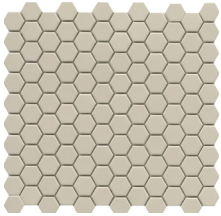

The clean, natural design aesthetic of Source™ is amplified through its neutral color palette. The contemporary shapes and smooth, matte finish make Source the tile of choice.

# SOURCE™

*Unglazed Through Body Colored  
Porcelain*

FLOOR / WALL  RESIDENTIAL  COMMERCIAL  INDOOR  OUTDOOR  POOL 

1" Hex on 11"x11"

Pure White

Fawn

Gray

Taupe

Salt & Pepper

White

3" Hex on 9"x10"

Fawn

2"x2" on 12"x12"

Cider

1" Hex on 11"x11"

Black

Dark Blend

Light Blend

3" Hex on 9"x10"

2"x2" on 12"x12"

Taupe

Black

<b>Sizes</b>  12"x12" Mesh 11.69"x11.69"  9"x10" Mesh 8.66"x9.88"  11"x11" Mesh 11.42"x11.02"  2"x2" Floor SBN  2"x2" Cove Base  2"x2" SBN Corner	<b>Thickness</b> 6mm	<b>Testing</b> Shade Variation Rating	<b>Results*</b> VI	<b>Sustainability Attributes</b> <ul style="list-style-type: none"> <li>• Health Product Declaration (HPD) provided upon request</li> <li>• Product Packaging is 100% recyclable</li> <li>• VOC Free</li> </ul>	 <p>Salt &amp; Pepper Close-Up</p>
	6mm	6mm			