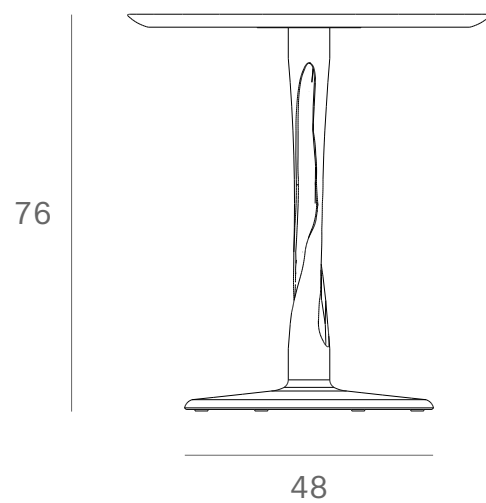

*Ethnicraft*

50011 - Oak Torsion black dining table - Dimensions (cm)

*Ethnicraft*

50011 - Oak Torsion black dining table - Dimensions (inches)