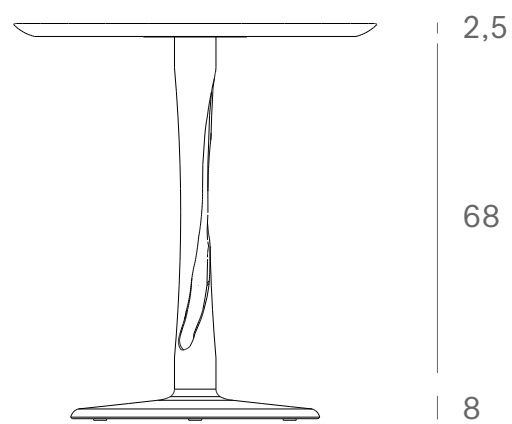

*Ethnicraft*

50011 - Oak Torsion black dining table - Dimensions (cm)

*Ethnicraft*

50011 - Oak Torsion black dining table - Dimensions (inches)