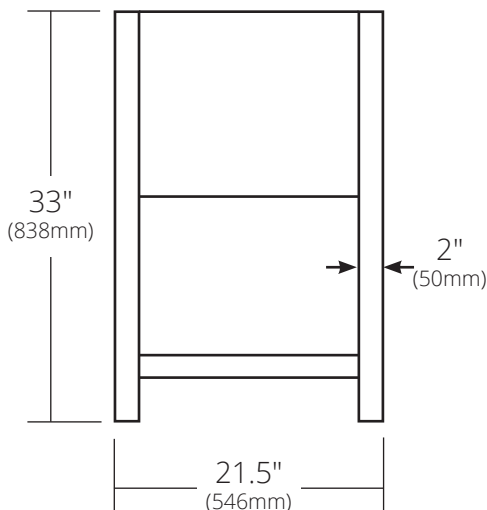

SPECIFICATIONS

SOLACE 48" VANITY

Solace Collection

Shown in Sunrise Oak with Ash shelf

FRONT VIEW

SIDE VIEW

- VNO481-A Sunrise Oak with Ash shelf
- VNO488-A Midnight Oak with Ash shelf
- VNO481-P Sunrise Oak with Pearl shelf
- VNO488-P Midnight Oak with Pearl shelf

PRODUCT DETAILS

- 48"w x 21.5"d x 33"h (1220mm x 546mm x 838mm)
- FSC certified solid oak
- Low VOC water-resistant finish
- Integrated NativeStone® shelf
- Vanity Top sold separately
- Two full-extension drawers with soft close slides and U-channel for P-Trap

INSTALLATION

- Freestanding vanity base

COORDINATING PRODUCTS

- Solace Mirror
- Any 48" Native Trails vanity top or 48" Palomar Vanity Top with Integral Sink

IMPORTANT

Do NOT use tape or other adhesives on NativeStone® as it may remove the sealer.

Due to the handcrafted nature of this product, it will vary in finish, texture, and other details. Dimensions may vary up to 1/2" (13mm).