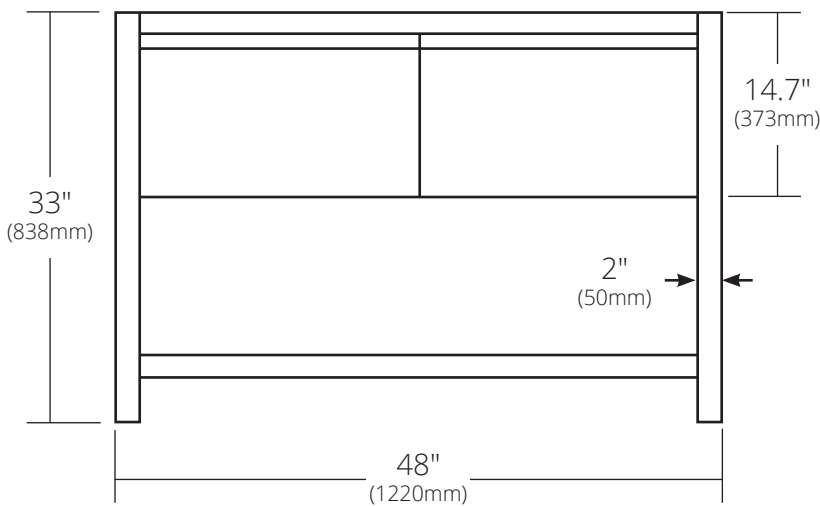

SPECIFICATIONS

SOLACE 48" VANITY

Solace Collection

Shown in Sunrise Oak with Ash shelf

FRONT VIEW

SIDE VIEW

- VNO481-A Sunrise Oak with Ash shelf
- VNO488-A Midnight Oak with Ash shelf
- VNO481-P Sunrise Oak with Pearl shelf
- VNO488-P Midnight Oak with Pearl shelf

PRODUCT DETAILS

- 48"w x 21.5"d x 33"h (1220mm x 546mm x 838mm)
- FSC certified solid oak
- Low VOC water-resistant finish
- Integrated NativeStone® shelf
- Vanity Top sold separately
- Two full-extension drawers with soft close slides and U-channel for P-Trap

INSTALLATION

- Freestanding vanity base

COORDINATING PRODUCTS

- Solace Mirror
- Any 48" Native Trails vanity top or 48" Palomar Vanity Top with Integral Sink

IMPORTANT

Do NOT use tape or other adhesives on NativeStone® as it may remove the sealer.

Due to the handcrafted nature of this product, it will vary in finish, texture, and other details. Dimensions may vary up to 1/2" (13mm).