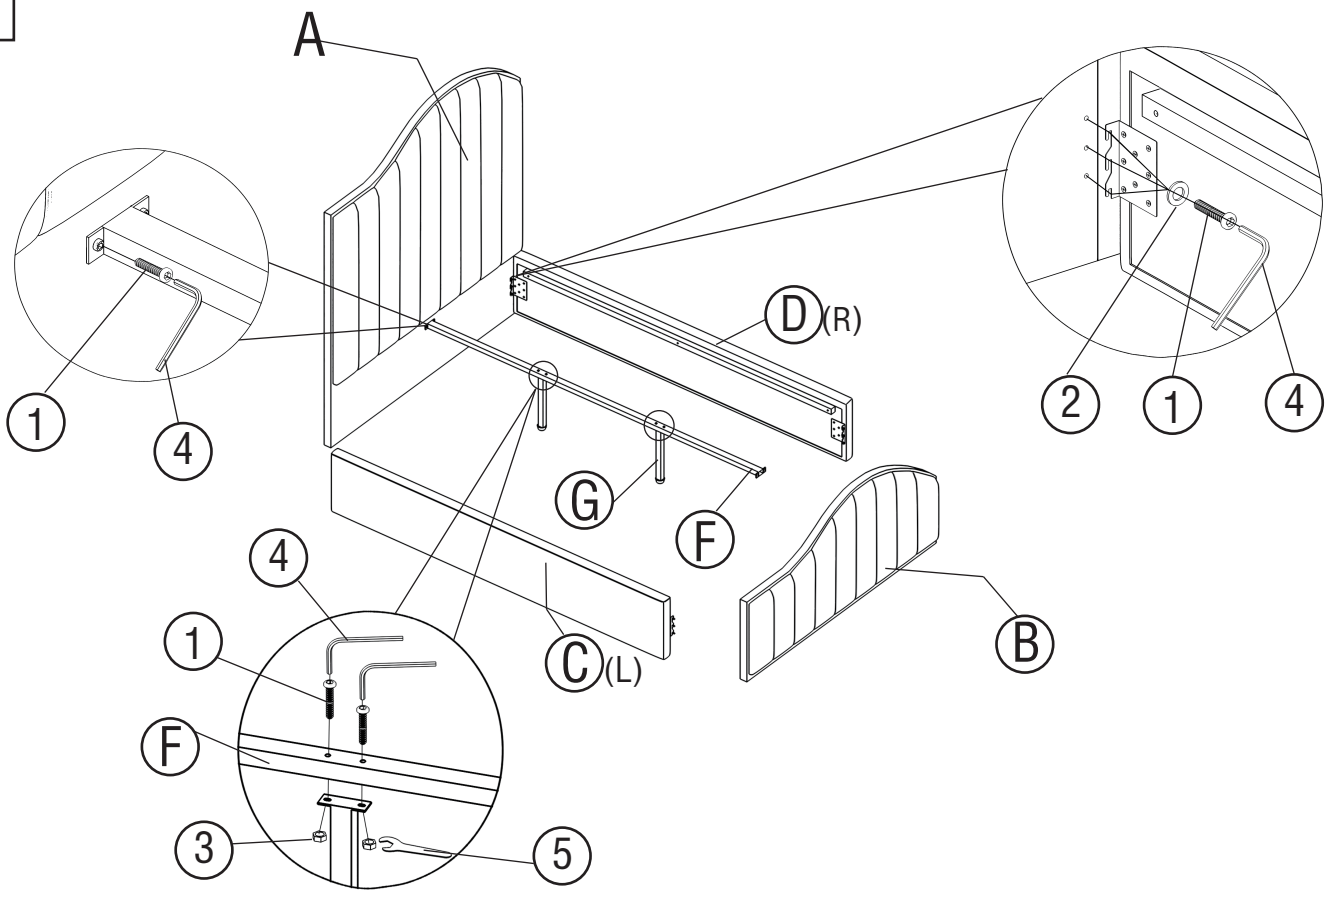

ITEM NO : 9009-Q

Assembly Instruction

A

Headboard 1 pc

B

Bed tailgate 1 pc

C(L)

Left bed side panel 1 pc

D(R)

Right bed side panel 1 pc

E

Sticks 1 pc

F

Metal cross brace 1 pc

G

Middle leg 2 pcs

①

8*30MM
Screw 20 pcs

②

Washers 12 pcs

③

M8
Nut 4 pcs

④

Hex Wrench 1 pc

⑤

Spanner 1 pc

1

2