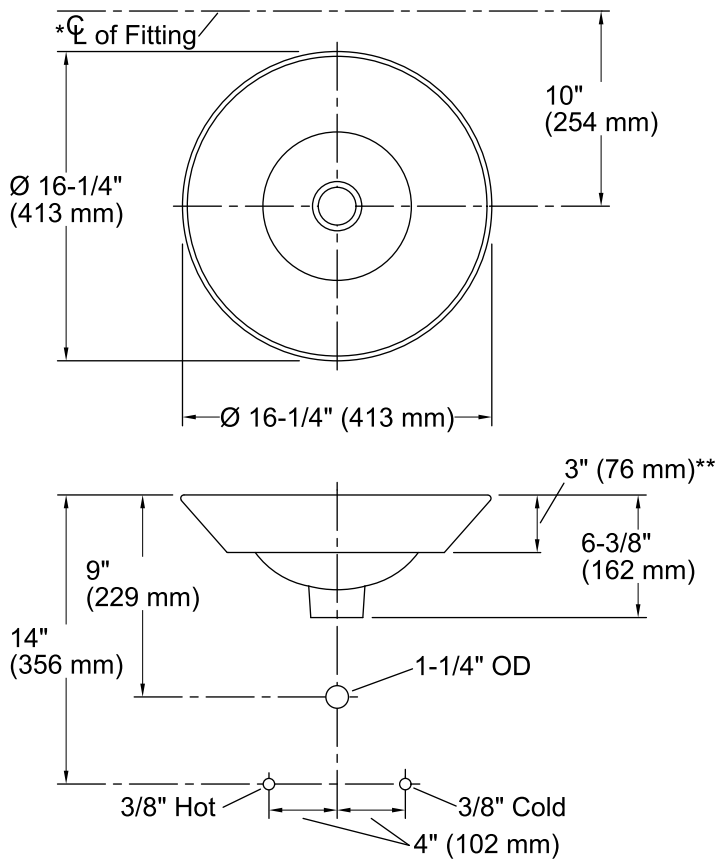

Technical Information

All product dimensions are nominal.

Bowl configuration:	Single
Installation:	Above-counter, Wall-mount
Bowl area (Only)	Diameter: 15-7/8" (403 mm) Water depth: 4-1/4" (108 mm)
Drain hole:	1-3/4" (44 mm)
Template:	Above-counter, 1002980-7, required, included

Notes

Install this product according to the installation guide.

*Spout must be 5" (127 mm) long (min) for adequate clearance into the bathroom sink when installed with centerline as shown.

NOTICE: Countertop manufacturer or cutter must use the cut-out template provided with the product, or a current one provided by Kohler Co. (call 1-800-4-KOHLER). Kohler Co. is not responsible for cut-out errors when the incorrect cut-out template is used.