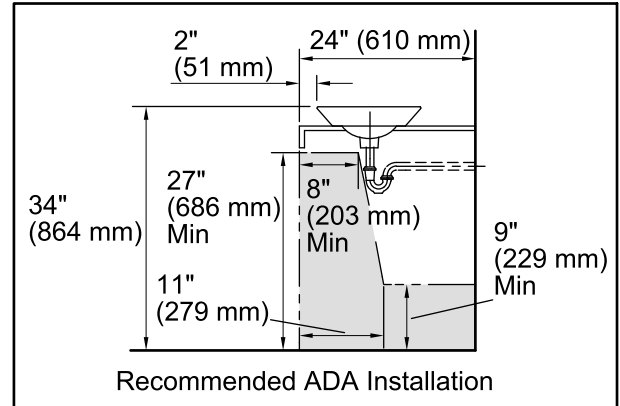

Technical Information

All product dimensions are nominal.

Bowl configuration:	Single
Installation:	Above-counter, Wall-mount
Bowl area (Only)	Diameter: 15-7/8" (403 mm) Water depth: 4-1/4" (108 mm)
Drain hole:	1-3/4" (44 mm)
Template:	Above-counter, 1002980-7, required, included

Notes

Install this product according to the installation guide.

*Spout must be 5" (127 mm) long (min) for adequate clearance into the bathroom sink when installed with centerline as shown.

NOTICE: Countertop manufacturer or cutter must use the cut-out template provided with the product, or a current one provided by Kohler Co. (call 1-800-4-KOHLER). Kohler Co. is not responsible for cut-out errors when the incorrect cut-out template is used.