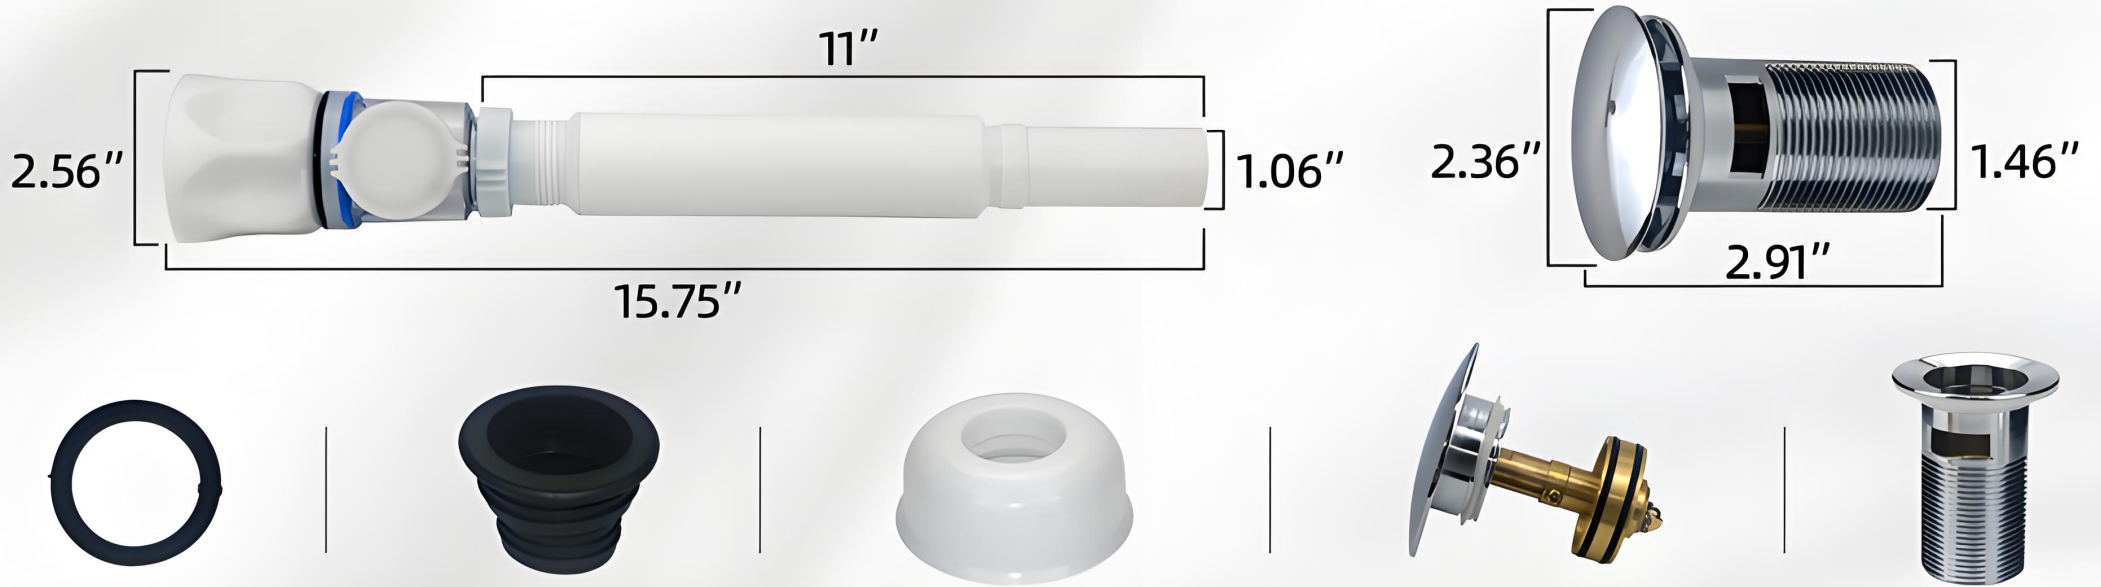

- Easy-to-install sink with stainless steel pop-up drain and flexible PVC pipe.

- Prevent clogs with the included stainless steel pop-up drain.
- Our sink features a dual-layered silicone gasket seal to prevent any leaks.