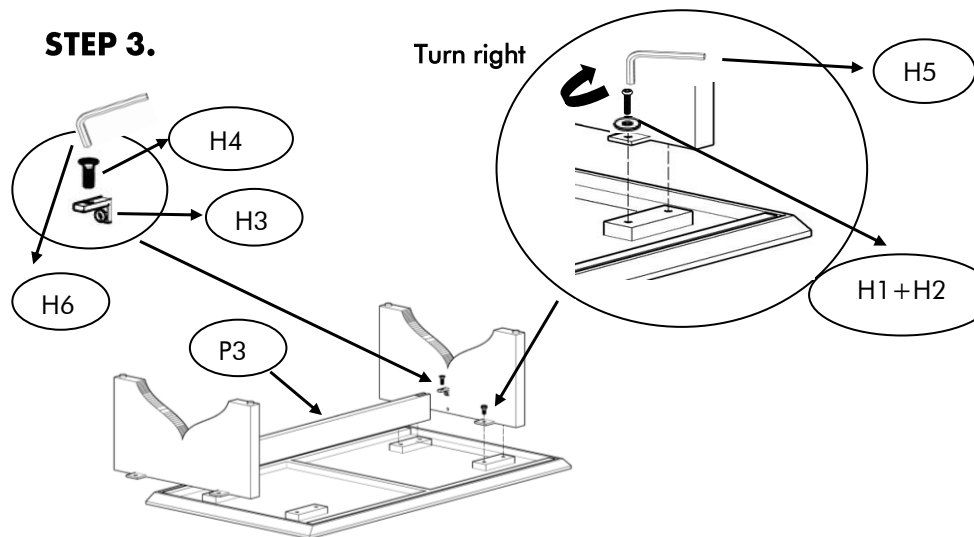

P3- SUPPORT x 1

HARDWARE LIST

NO.	DESCRIPTION	IMAGE	QTY.
H1	ALLEN BOLT (M9x38 mm)		8
H2	WASHER (DIA 22X3 mm)		8
H3	L-CONNECTOR		2
H4	ALLEN BOLT (M8x25 mm)		4
H5	ALLEN KEY (7/32 mm)		1
H6	ALLEN KEY (5 mm)		1

NOTES.

Thank you for purchasing this quality product be sure to check all packing material carefully for small part that may have loose inside the carton during shipping.

CAUTION: The item is heavy , assembly should be performed by two pepole

STEP 1.

STEP 2.

STEP 3.

STEP 4.