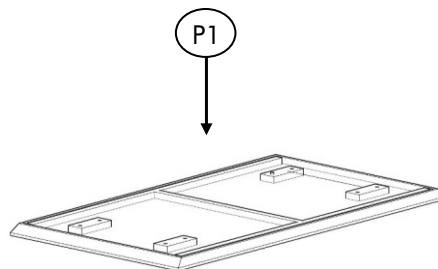

PARTS AND HARDWARE

PARTS LIST

P1- TABLE TOP x 1

P2- LEG x 2

P3- SUPPORT x 1

HARDWARE LIST

NO.	DESCRIPTION	IMAGE	QTY.
H1	ALLEN BOLT (M9x38 mm)		8
H2	WASHER (DIA 22X3 mm)		8
H3	L-CONNECTOR		2
H4	ALLEN BOLT (M8x25 mm)		4
H5	ALLEN KEY (7/32 mm)		1
H6	ALLEN KEY (5 mm)		1

NOTES.

Thank you for purchasing this quality product be sure to check all packing material carefully for small part that may have loose inside the carton during shipping.

CAUTION: The item is heavy , assembly should be performed by two pepole

STEP 1.