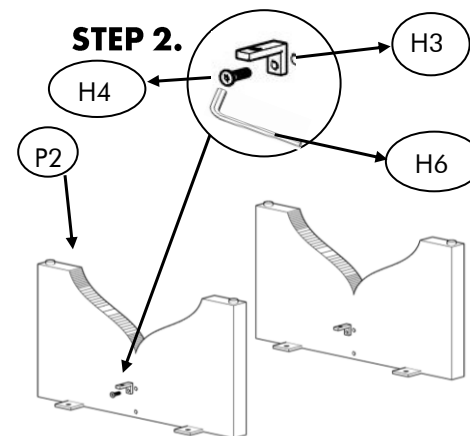

P3- SUPPORT x 1

HARDWARE LIST

NO.	DESCRIPTION	IMAGE	QTY.
H1	ALLEN BOLT (M9x38 mm)		8
H2	WASHER (DIA 22X3 mm)		8
H3	L-CONNECTOR		2
H4	ALLEN BOLT (M8x25 mm)		4
H5	ALLEN KEY (7/32 mm)		1
H6	ALLEN KEY (5 mm)		1

NOTES.

Thank you for purchasing this quality product be sure to check all packing material carefully for small part that may have loose inside the carton during shipping.

CAUTION: The item is heavy , assembly should be performed by two pepole

STEP 1.

STEP 2.

STEP 3.

STEP 4.