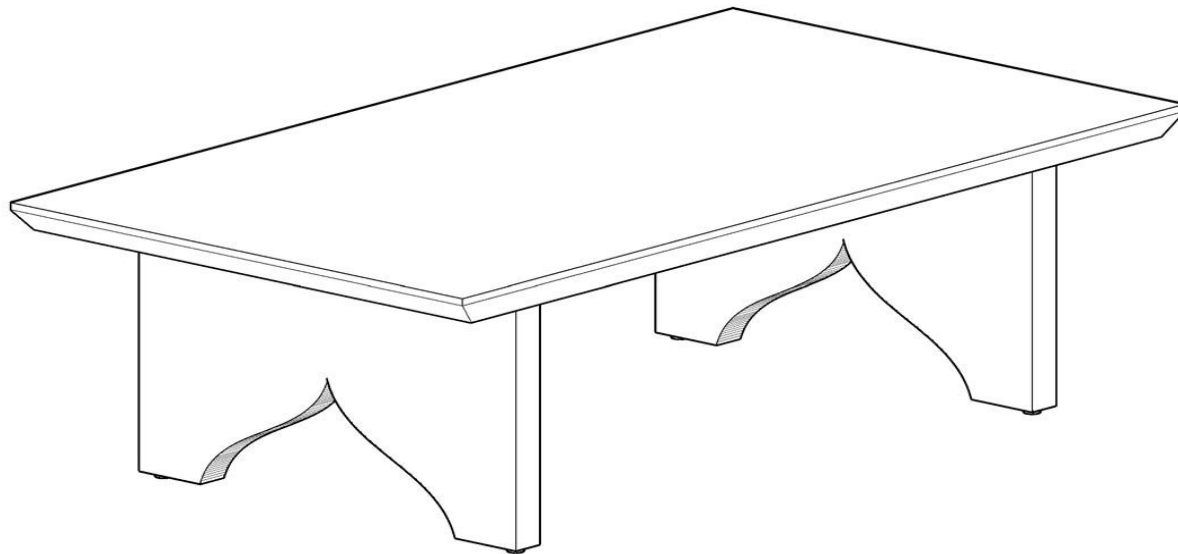

MOE'S
home collection

ASSEMBLY INSTRUCTIONS.

LAKE COFFEE TABLE BROWN
SMP-QM-1011-03

THANK YOU FOR THE PURCHASE!

PARTS AND HARDWARE

PARTS LIST

P1- TABLE TOP x 1

P2- LEG x 2