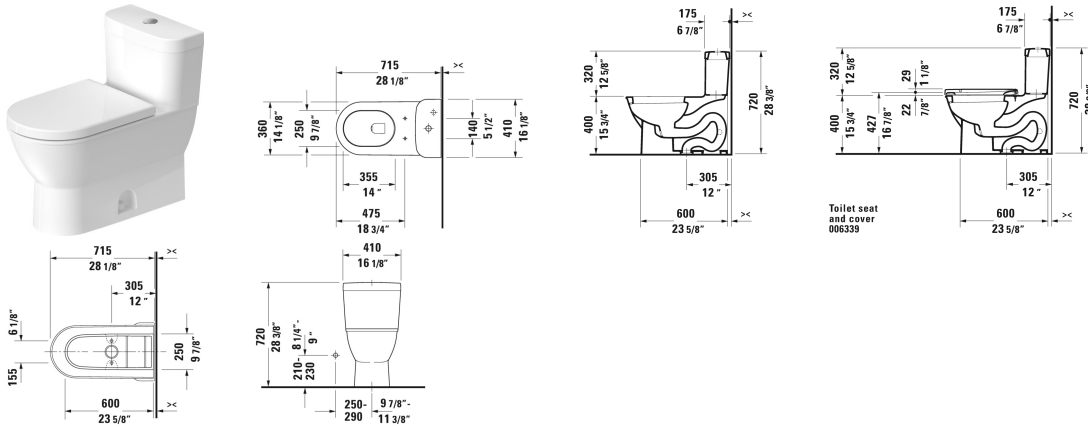

Darling New Toilet kit # D2101700

| < 15 3/4" Inch > |

Toilet kit	Dimension	Weight	Order number
One-Piece toilet & Toilet seat and cover			
Colors			
00 White			
Variant			
	15 3/4" x 28 1/8" Inch	110.9 lb	D2101700
Suitable products			
One-Piece toilet back-to-wall, syphonic, 12" rough-in, with single flush piston valve, top flush, suitable for SensoWash Starck, vertical outlet, cUPC® listed*, 1.28 gpf, 15 3/4" x 28 1/8" Inch	15 3/4" x 28 1/8" Inch		212301
Toilet seat and cover elongated, hinges stainless steel, removable, with slow close,			006339

All drawings contain the necessary measurements which are subject to standard tolerances. They are stated in inch & mm and are non-binding. Exact measurements, in particular for customized installation scenarios, can only be taken from the finished ceramic piece.