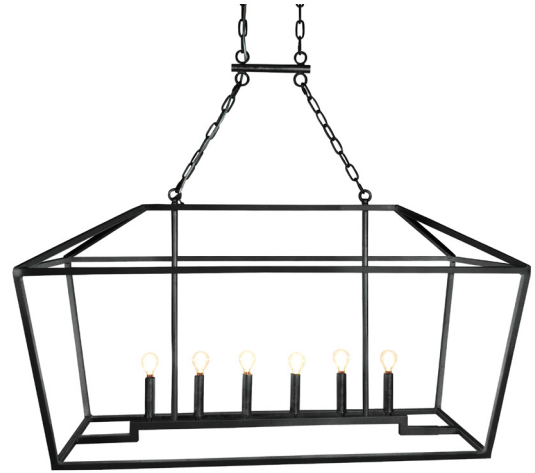

ELLAHOME

SKU#

CH67

Overall

45"L x 18"D x 24"H

Height measurement does not include chain or canopy.

Description

Perfect for a modern farmhouse style home, this transitional barn linear chandelier offers an open metal lantern frame that hangs from two chains, adding extra support and stability. A double wide lantern design, this chandelier offers two four-light candelabras, totaling eight lights that cast ample light across a dining room table or kitchen island.

Materials

Wrought Iron

Watts per Socket/Item

40/320

Socket Type

E12

Finish Options

-  AB Antique Black
-  BB Bronzed Brass
-  DO Deep Ocean
-  DG Distressed Gray
-  FB Flat Black
-  GL Gold Leaf (+15%)
-  MB Metallic Bronze
-  MG Metallic Graphite
-  OW Oyster White
-  SL Silver Leaf (+15%)

Barn Chandelier

Number of Lights

8

Voltage

120V

Canopy Shape

Round

Chain Included

6'

Cord

9' Silver

Canopy

1" h x 6" dia.

Weight

25 lb

Bulbs not included