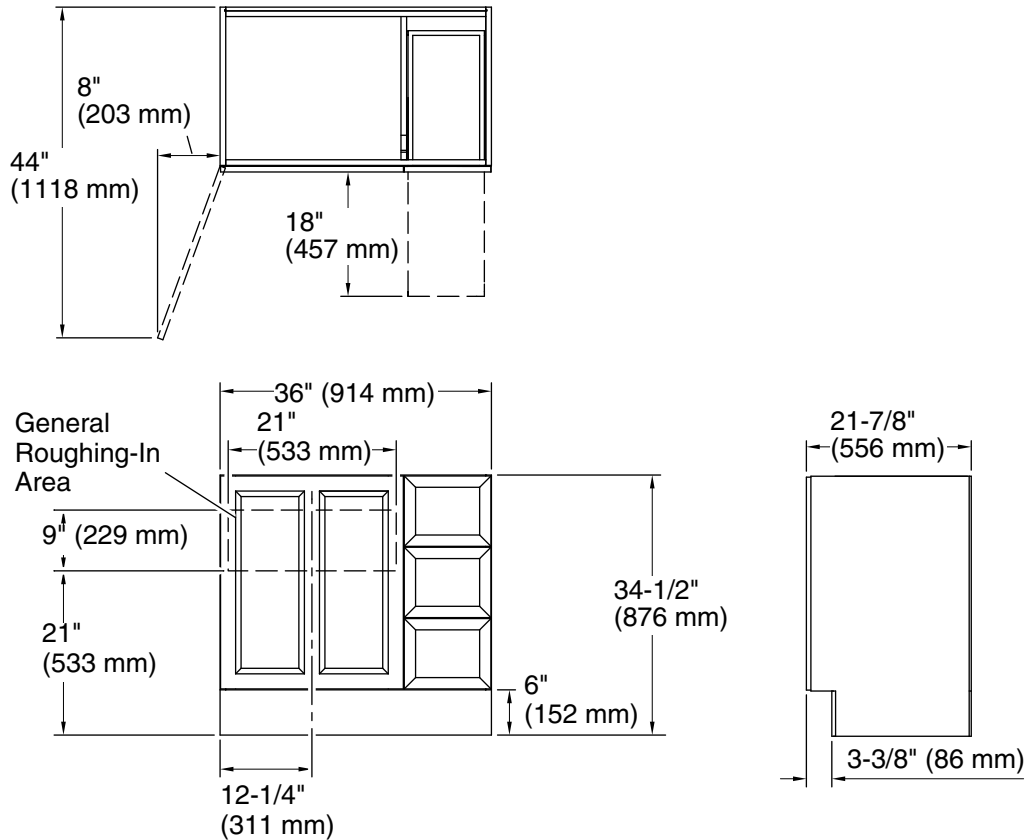

Technical Information

All product dimensions are nominal.

Vanity type: Standard

Notes

Install this product according to the installation guide.

Decorative cabinet hardware is not supplied. Refer to the KOHLER bath accessories line for recommended cabinet hardware to complement your vanity.

Select the type of fastener based upon the wall material. Two 250 lb (113.4 kg) minimum load bearing fasteners are recommended.