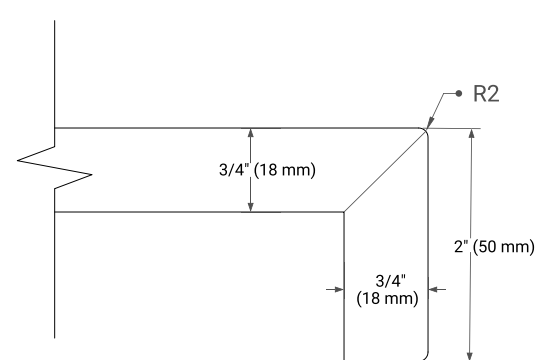

PLAN VIEW

54" SINGLE RECTANGLE SINK COUNTERTOP WITH 2 IN. THICKNESS

OVERALL DIMENSIONS

54.25" W x 22" D x 2" H

COUNTERTOP OPTIONS

Carrara Marble

FEATURES

- Solid countertop with mitered edges & seams
- Undermount white rectangular sink
- Pre-drilled for 8" widespread faucet

INCLUDED

- Countertop
- Matching Backsplash
- Rectangle Sink

COUNTERTOP PLAN VIEW

EDGE SIDE VIEW

THREE DIMENSIONAL COUNTERTOP VIEW