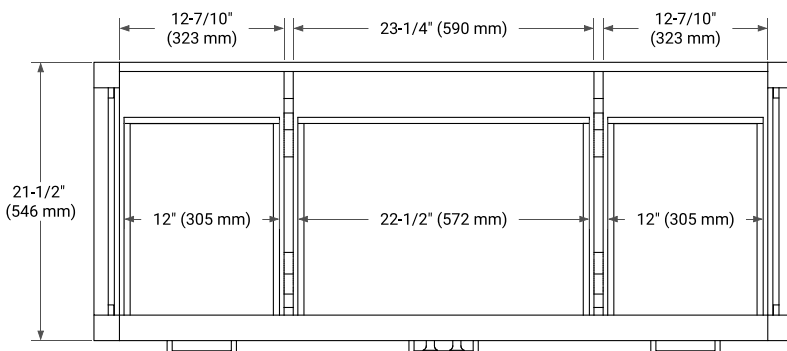

54" SINGLE SINK BASE CABINET

BASE CABINET DIMENSIONS

54" W x 21.5" D x 34.5" H

FEATURES

- Solid wood frame & plywood panels
- Dovetail drawers and joints
- Soft closing doors & drawers

HARDWARE FINISHES*

Brushed Nickel Satin Brass Matte Black Polished Chrome

PLAN VIEW

54" SINGLE RECTANGLE SINK COUNTERTOP WITH 2 IN. THICKNESS

OVERALL DIMENSIONS

54.25" W x 22" D x 2" H

COUNTERTOP OPTIONS

Carrara Marble

FEATURES

- Solid countertop with mitered edges & seams
- Undermount white rectangular sink
- Pre-drilled for 8" widespread faucet

INCLUDED

- Countertop
- Matching Backsplash
- Rectangle Sink

COUNTERTOP PLAN VIEW

EDGE SIDE VIEW

THREE DIMENSIONAL COUNTERTOP VIEW