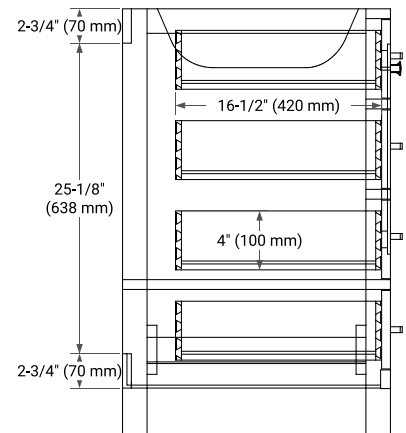

54" SINGLE SINK BASE CABINET

BASE CABINET DIMENSIONS

54" W x 21.5" D x 34.5" H

FEATURES

- Solid wood frame & plywood panels
- Dovetail drawers and joints
- Soft closing doors & drawers

HARDWARE FINISHES*

Brushed Nickel Satin Brass Matte Black Polished Chrome

PLAN VIEW

54" SINGLE RECTANGLE SINK COUNTERTOP WITH 2 IN. THICKNESS

OVERALL DIMENSIONS

54.25" W x 22" D x 2" H

COUNTERTOP OPTIONS

Carrara Marble

FEATURES

- Solid countertop with mitered edges & seams
- Undermount white rectangular sink
- Pre-drilled for 8" widespread faucet

INCLUDED

- Countertop
- Matching Backsplash
- Rectangle Sink

COUNTERTOP PLAN VIEW

EDGE SIDE VIEW

THREE DIMENSIONAL COUNTERTOP VIEW