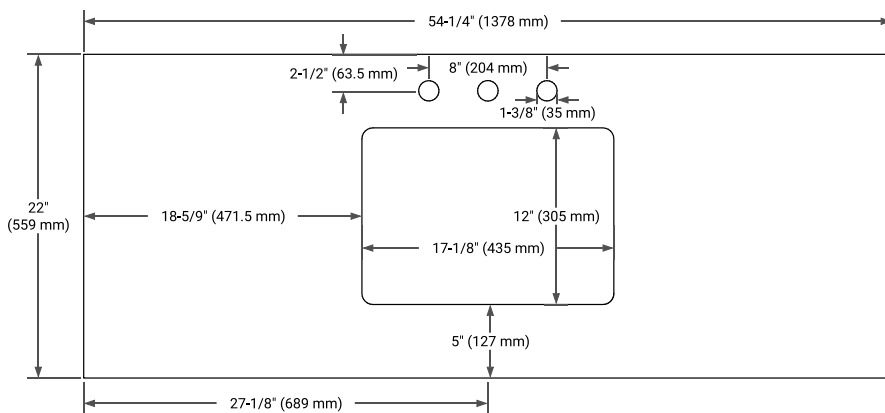

PLAN VIEW

54" SINGLE RECTANGLE SINK COUNTERTOP WITH 2 IN. THICKNESS

OVERALL DIMENSIONS

54.25" W x 22" D x 2" H

COUNTERTOP OPTIONS

Carrara Marble

FEATURES

- Solid countertop with mitered edges & seams
- Undermount white rectangular sink
- Pre-drilled for 8" widespread faucet

INCLUDED

- Countertop
- Matching Backsplash
- Rectangle Sink

COUNTERTOP PLAN VIEW

EDGE SIDE VIEW

THREE DIMENSIONAL COUNTERTOP VIEW