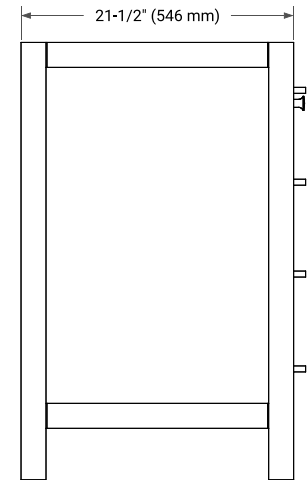

54" SINGLE SINK BASE CABINET

BASE CABINET DIMENSIONS

54" W x 21.5" D x 34.5" H

FEATURES

- Solid wood frame & plywood panels
- Dovetail drawers and joints
- Soft closing doors & drawers

HARDWARE FINISHES*

Brushed Nickel Satin Brass Matte Black Polished Chrome

PLAN VIEW

54" SINGLE RECTANGLE SINK COUNTERTOP WITH 2 IN. THICKNESS

OVERALL DIMENSIONS

54.25" W x 22" D x 2" H

COUNTERTOP OPTIONS

Carrara Marble

FEATURES

- Solid countertop with mitered edges & seams
- Undermount white rectangular sink
- Pre-drilled for 8" widespread faucet

INCLUDED

- Countertop
- Matching Backsplash
- Rectangle Sink

COUNTERTOP PLAN VIEW

EDGE SIDE VIEW

THREE DIMENSIONAL COUNTERTOP VIEW