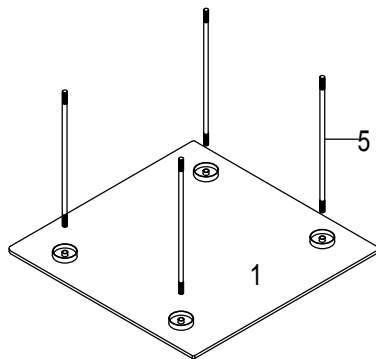

*Place all parts on a clean and smooth surface such as a rug or carpet to avoid the parts from being scratched.

*Kindly follow the assembly instruction step by step.

*Don't tighten all screws until the table is fully set-up.

COMPONENTS LIST

1	Top Glass	6mm		x1	2	Middle Glass	5mm		x1	3	Tube#1		x2
4	Tube#2		x8	5	Bolt		x4						
A	Plastic Washer		x4	B	Metal Washer		x4	C	Nut		x4		
D	Allen Key		x1	E	Plastic Spacer		x12						

1

1	Top Glass	6mm		x1
5	Bolt			x4

2

4	Tube#2			x4
E	Plastic Spacer			x4

3

3	Tube#1			x2
---	--------	--	--	----

4

4	Tube#2			x4
E	Plastic Spacer			x8

5

2	Middle Glass	5mm		x1
---	--------------	-----	--	----