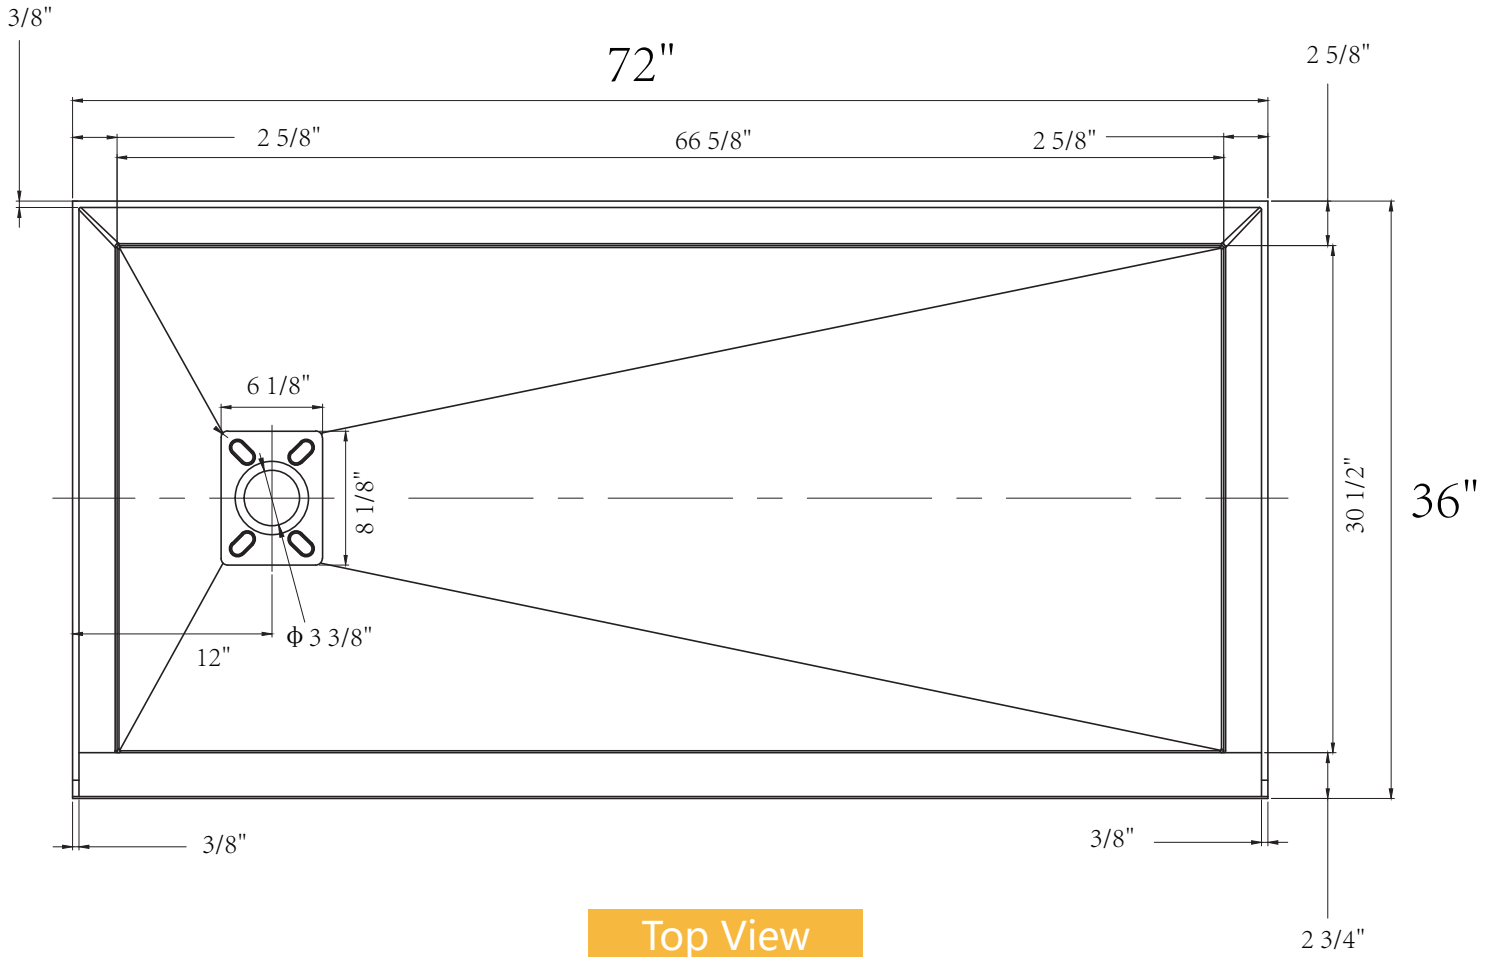

# DIMENSION DETAILS

## ACRYLIC SHOWER BASE

PRODUCT  
INSTRUCTION  
VIDEO

MODEL No.GSB-7236-L

**Cap**