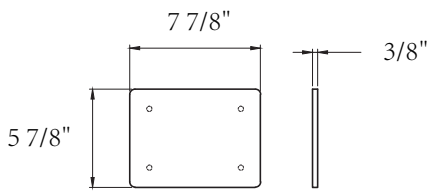

# DIMENSION DETAILS

## ACRYLIC SHOWER BASE

PRODUCT  
INSTRUCTION  
VIDEO

MODEL No.GSB-7236-L

**Cap**