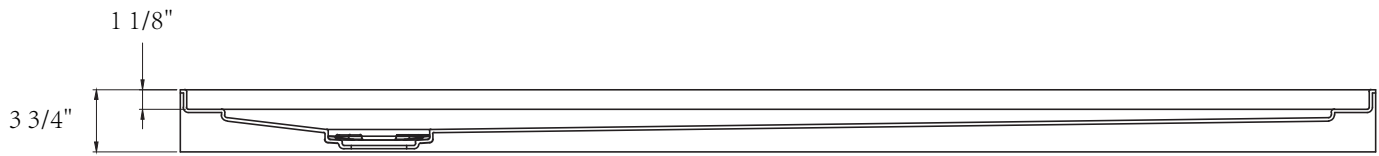

# DIMENSION DETAILS

## ACRYLIC SHOWER BASE

PRODUCT  
INSTRUCTION  
VIDEO

MODEL No.GSB-7236-L

**Cap**