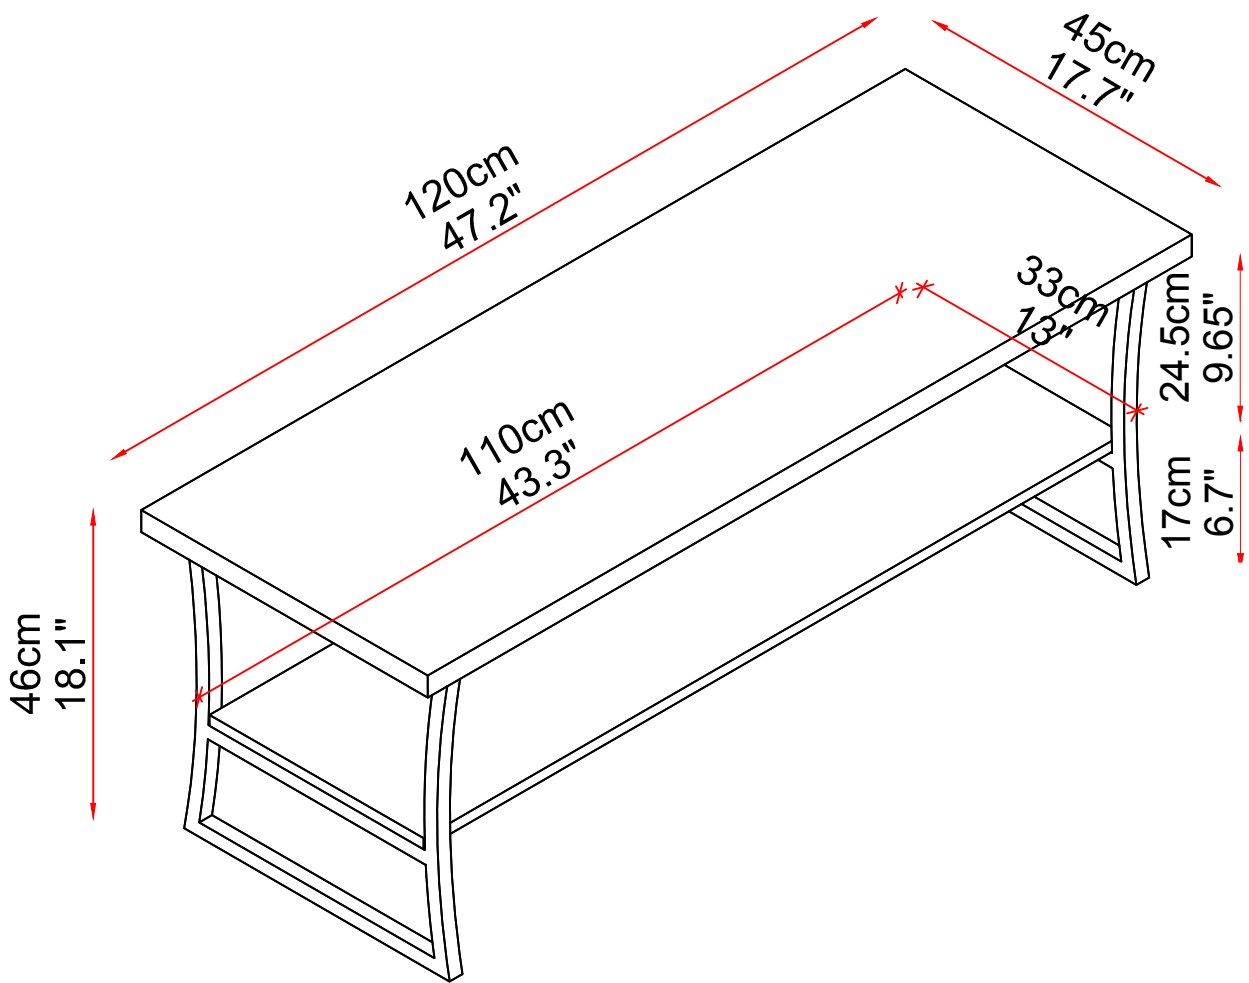

# Product Size Chart

N.W. 29.54 lbs