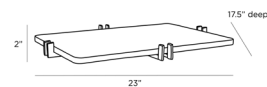

LOCKHART TRAY

2060
 Bengal
 H: 2 IN
 W: 23 IN
 D: 17.5 IN

Let the stage of your display be a part of the presentation. This tray, made from gorgeously veined bengal marble, is an eye-catching piece on its own with its elaborate rust-colored textures. The slab rests on a low brass rail stand, finished in a handsome antique brass. We see this as a bar cart tray or a display stand for a console — but it is truly versatile for any type of display. Marble will vary.